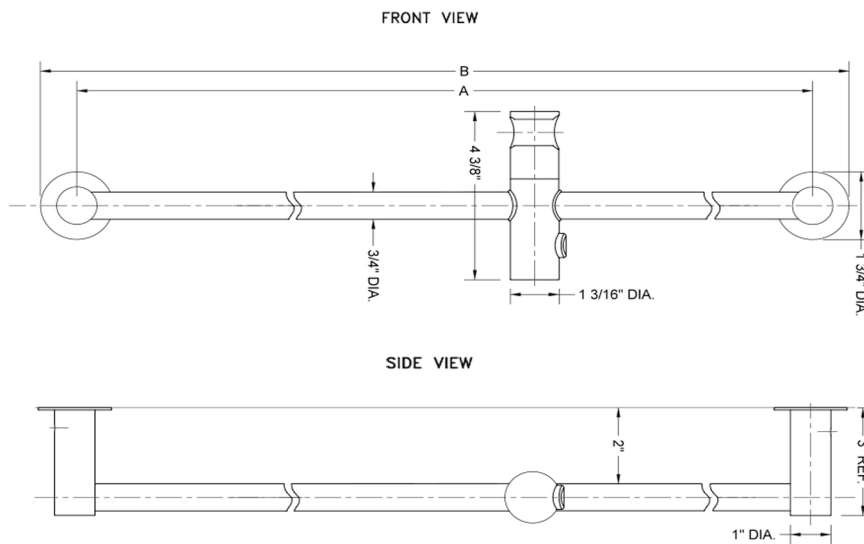

## 30" Contemporary Slim Wall Bar

Model #: 9630-

### FEATURES:

- Brass contemporary slim wall bar
- Adjustable handshower angle
- Push button slider easily moves up & down & side to side
- Conical end of hose sits in holder
- Mounting hardware included
- CLSD-95 soap dish for wall bar sold separately
- Not available in WH, JACLO=COLOR
- Custom lengths available less than 36". Contact JACLO for pricing & availability.

### SPECIFICATION DRAWING:

DECORATIVE WALL BARS			
PART. #	DESCRIPTION	A	B
9624	24" WALL BAR	24"	25 3/4"
9630	30" WALL BAR	30"	31 3/4"
9636	36" WALL BAR	36"	37 3/4"