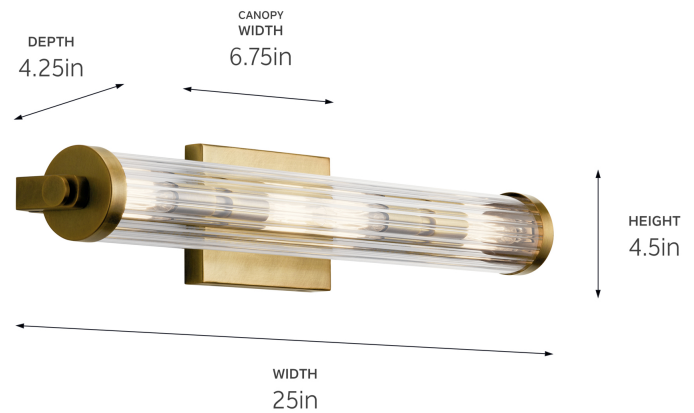

SPECIFICATIONS

Certifications/Qualifications

ADA Compliant	No
Prop65	Yes
DarkSky Approved	No
Location Rating	Damp
	kichler.com/warranty

Dimensions

Height	4.5"
Width	25"
Height From Center Of Wall Opening (Spec Sheet)	2.25"
Depth	4.25"
Weight	4.1 LBS
Canopy Height	4.5"
Canopy Width	6.75"
Canopy Depth	0.8"

Electrical

Input Voltage	120 V

Light Source

Light Source	Bulb
Lamp Included	Not Included
# Of Bulbs/LED Modules	4
Max Or Nominal Watt	40 W
Lamp Type	T
Socket Type	E12 (Candelabra)
Dimmable	Yes

Mounting/Installation

Interior/Exterior	Interior Product
Mounting Weight	3 LBS
Modular	No
Lead Wire Length	6

FIXTURE ATTRIBUTES

Housing/Glass

Primary Material	Steel
Shade Included	No
Shade Dimensions	2.75 DIA X 23.00

Product/Ordering Information

Sku	45649NBR
Finish	Natural Brass
UPC	783927568661

Finishes

- Black
- Classic Pewter
- Natural Brass
- Polished Nickel