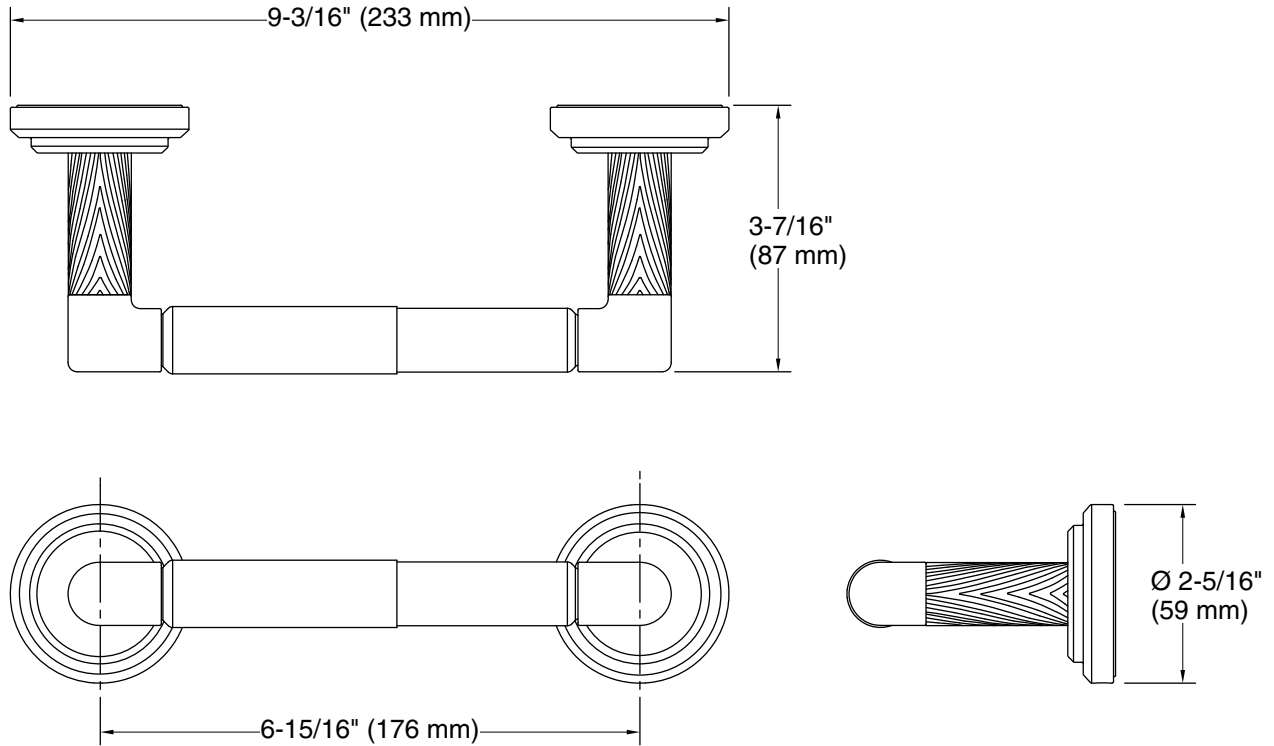

KALLISTA

Pure Paletta® by Laura Kirar
Toilet Paper Holder
P24949-00

Technical Information

All product dimensions are nominal.

Material: Brass