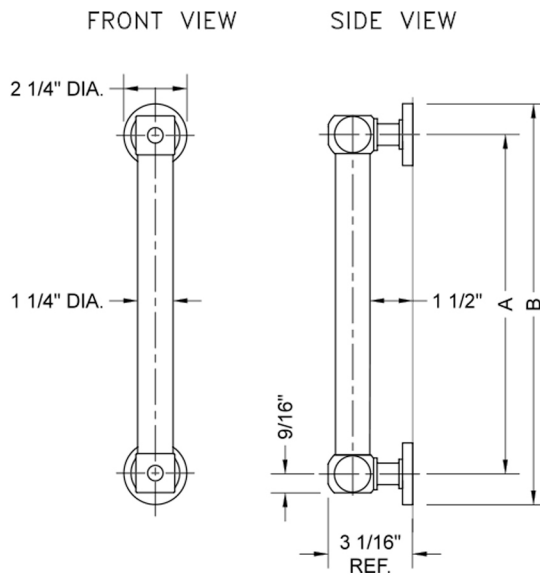

## 24" G70 Straight Grab Bar

Model #: G70-24-

### FEATURES:

- Grab bars are ADA compliant when installed properly
- All brass construction, fully polished & plated
- Style options to complement all collections
- Optional handshower sliders and toilet paper/washcloth holders can be added only upon initial order
- \*NOTE: GRAB BARS OVER 32" REQUIRE A MIDDLE POST
- All grab bars can be custom sized. Contact JACLO for pricing & availability

### SPECIFICATION DRAWING:

BRASS LUXURY GRAB BARS			
PART. #	DESCRIPTION	A	B
G70-12-XX	12" GRAB BAR	12"	14 1/4"
G70-16-XX	16" GRAB BAR	16"	18 1/4"
G70-18-XX	18" GRAB BAR	18"	20 1/4"
G70-24-XX	24" GRAB BAR	24"	26 1/4"
G70-32-XX	32" GRAB BAR	32"	34 1/4"
<i>*NOTE: GRAB BARS OVER 32" REQUIRE A MIDDLE POST</i>			
G70-36-XX	36" GRAB BAR	36"	38 1/4"
G70-42-XX	42" GRAB BAR	42"	44 1/4"
G70-48-XX	48" GRAB BAR	48"	50 1/4"
G70-60-XX	60" GRAB BAR	60"	62 1/4"