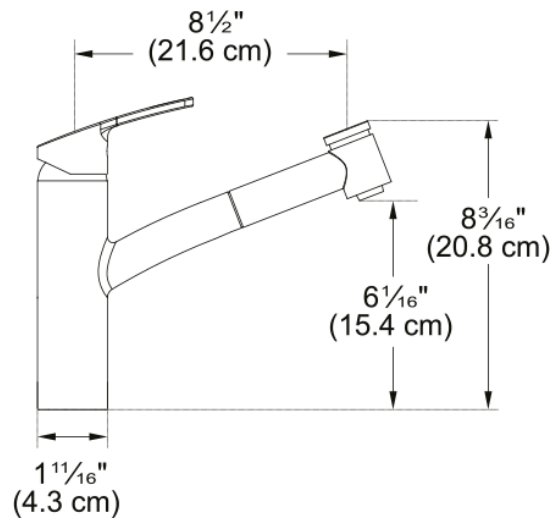

## Smart Pull-Out Faucet - SMA-PO-CHR | 115.0391.483

8.8-in Single Handle 1-Hole Polished Chrome Pull-Out Kitchen Faucet. Our top-quality Smart faucets are equipped with a long extendable nozzle enabling you to fill large pots quickly and giving you all the freedom to work in and around your sink. They come with a Franke ceramic disk cartridge to guarantee excellent, long-lasting, smooth water flow. ADA Compliant. This model replaces the FFPS3600 Faucet

### Aspect

Spout type	Low spout
Product color	Polished chrome
Type of material	Brass
Flexible pullout hose material	Nylon grey
Spray head material	Brass

### Product Dimensions

Height Overall	8.858
Faucet hole diameter	35 mm
Cartridge dimension	35 mm

### Installation

Mounting type	Shank
Water supply hose connection	1/2"
Water supply hose length	25.59 in