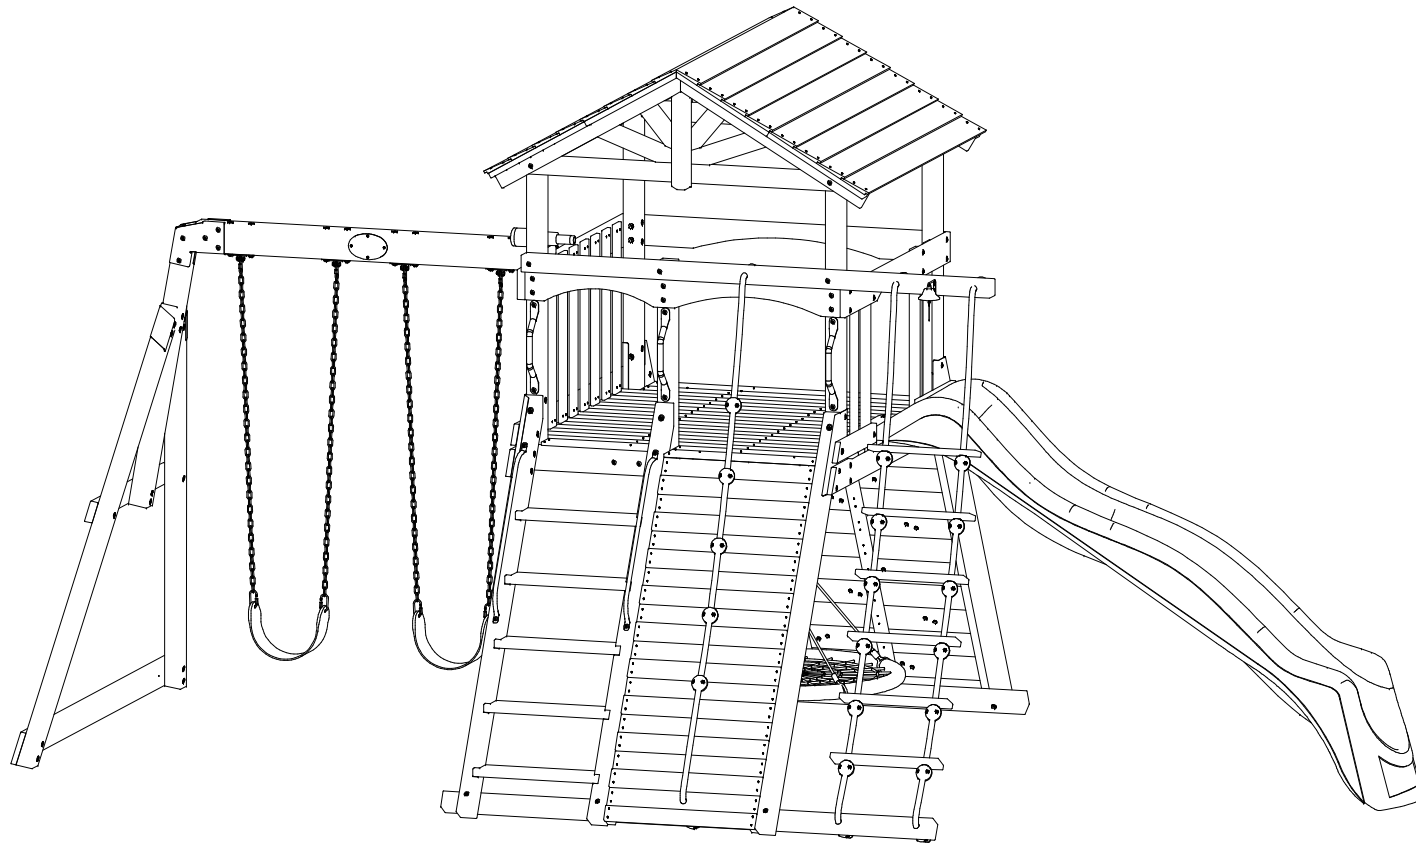

Part Number

2200104 ENDEAVOR FOOTPRINT

Sheet

1 OF 3

<small>DRAWN BY</small> BW	<small>DESCRIPTION</small> 2200104 ENDEAVOR PLAYSET	
<small>DATE</small> 3/18/2022	<small>PART NUMBER</small> 2200104 ENDEAVOR FOOTPRINT	<small>REV</small>

DRAWN BY BW	DESCRIPTION 2200104 ENDEAVOR PLAYSET	
DATE 3/18/2022	PART NUMBER 2200104 ENDEAVOR FOOTPRINT	REV

DRAWN BY	BW	DESCRIPTION	2200104 ENDEAVOR PLAYSET
DATE	3/18/2022	PART NUMBER	2200104 ENDEAVOR FOOTPRINT
		REV	