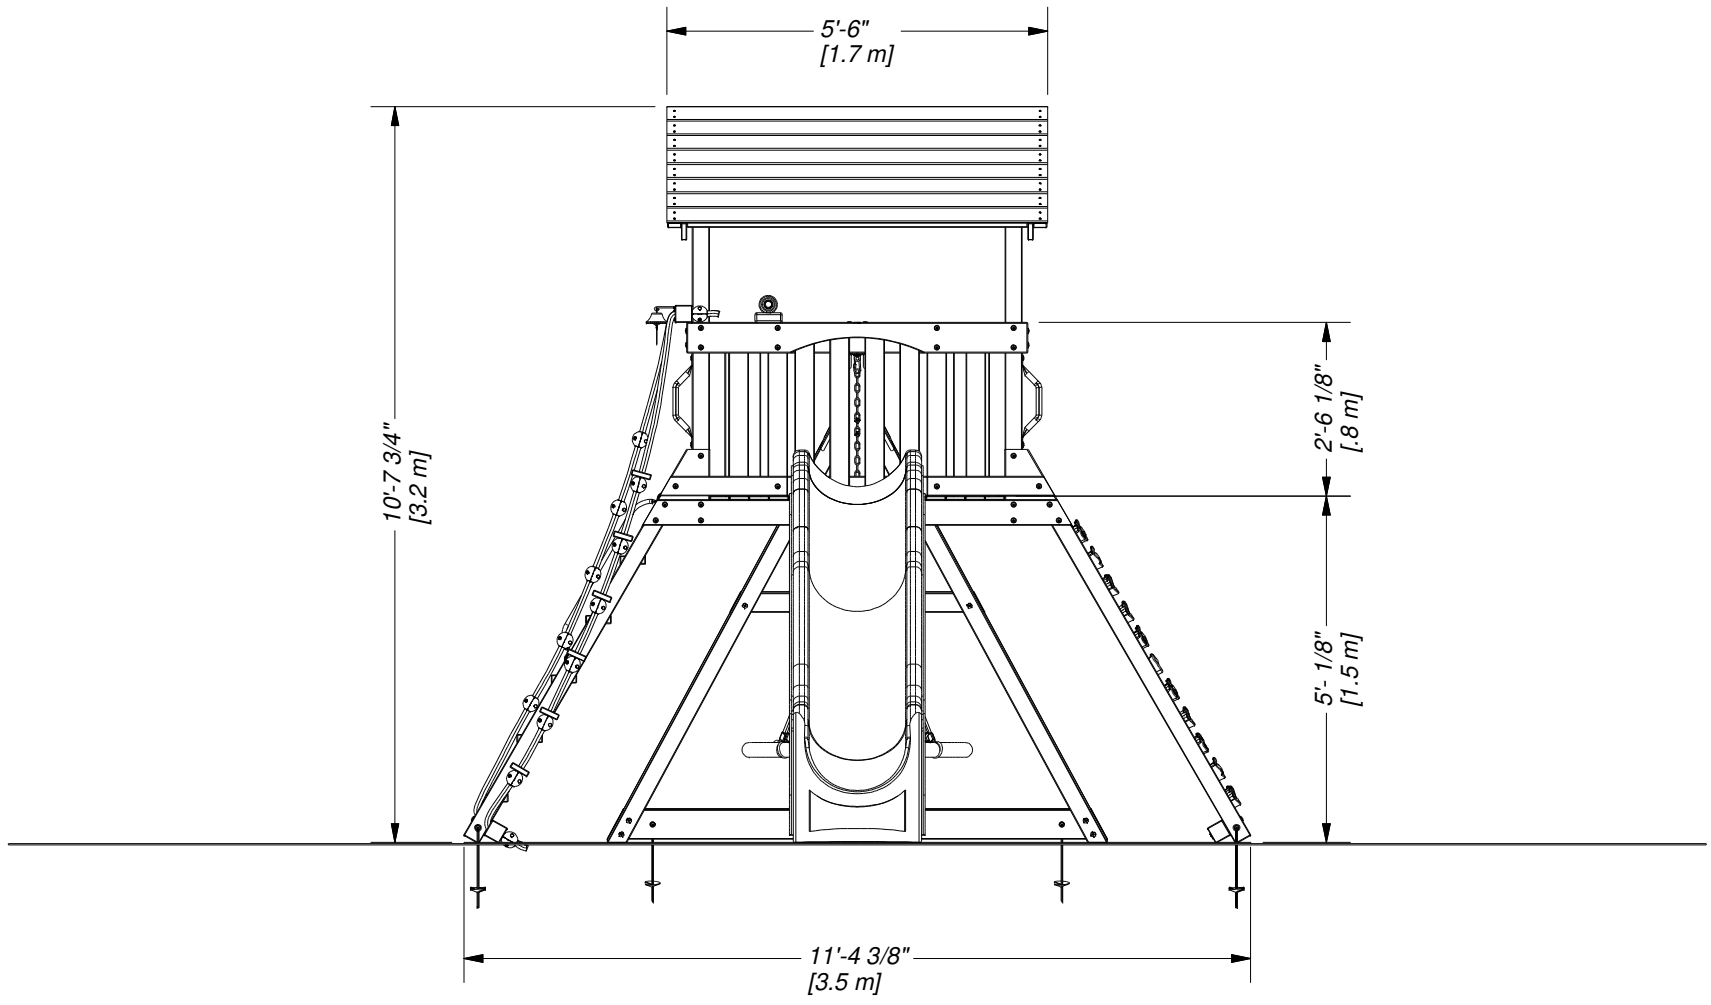

Part Number

2200104 ENDEAVOR FOOTPRINT

Sheet

1 OF 3

<small>DRAWN BY</small> BW	<small>DESCRIPTION</small> 2200104 ENDEAVOR PLAYSET	
<small>DATE</small> 3/18/2022	<small>PART NUMBER</small> 2200104 ENDEAVOR FOOTPRINT	<small>REV</small>

DRAWN BY BW	DESCRIPTION 2200104 ENDEAVOR PLAYSET	
DATE 3/18/2022	PART NUMBER 2200104 ENDEAVOR FOOTPRINT	REV

DRAWN BY	BW	DESCRIPTION	2200104 ENDEAVOR PLAYSET
DATE	3/18/2022	PART NUMBER	2200104 ENDEAVOR FOOTPRINT
		REV	