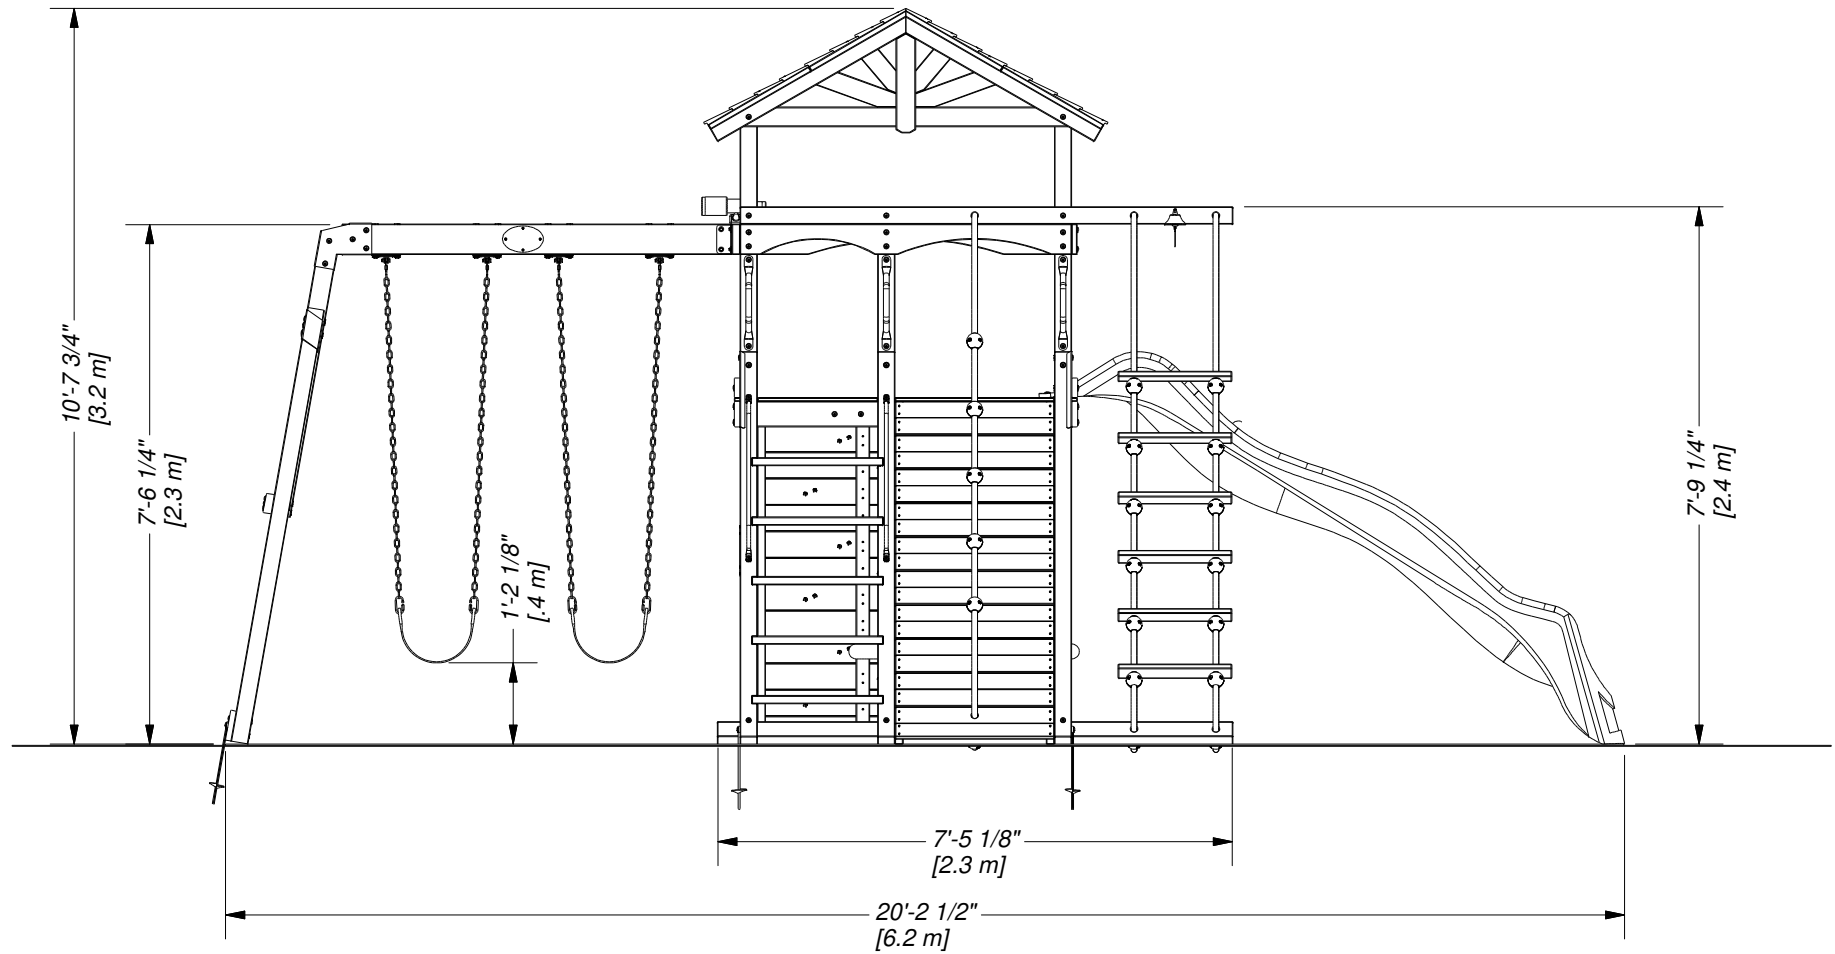

Part Number

2200104 ENDEAVOR FOOTPRINT

Sheet

1 OF 3

<small>DRAWN BY</small> BW	<small>DESCRIPTION</small> 2200104 ENDEAVOR PLAYSET	
<small>DATE</small> 3/18/2022	<small>PART NUMBER</small> 2200104 ENDEAVOR FOOTPRINT	<small>REV</small>

DRAWN BY BW	DESCRIPTION 2200104 ENDEAVOR PLAYSET	
DATE 3/18/2022	PART NUMBER 2200104 ENDEAVOR FOOTPRINT	REV

DRAWN BY	BW	DESCRIPTION	2200104 ENDEAVOR PLAYSET
DATE	3/18/2022	PART NUMBER	2200104 ENDEAVOR FOOTPRINT
		REV	