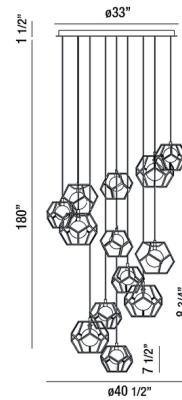

CLICK TO VIEW PRODUCT

Notes: