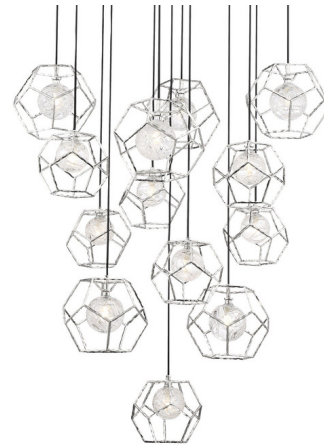

Description

The Norway Chandelier evokes the crisp, icy landscapes of Scandinavia, with its lights encased in handmade blocks of glass and polished geometric cages. The lights can be hung at different heights to create any arrangement that suits the style of your space. Suspend this chandelier in a living room or stairway as a dramatic contemporary centerpiece. Note: Requires a junction box rated for fixtures weighing over 50 pounds.

Specifications

COLOR Clear
BODY FINISH Chrome
WATTAGE 65W
DIMMER Low Voltage Electronic
DIMENSIONS 40.5"W x 8.75"H
BULB INCLUDED 13 x JCD/G9/5W/120V LED
COUNTRY OF ORIGIN China

Technical Information

COLOR RENDERING 80 CRI
LAMP COLOR 3000K
LUMENS/WATT 650.00
LUMINOUS FLUX 3250 lumens