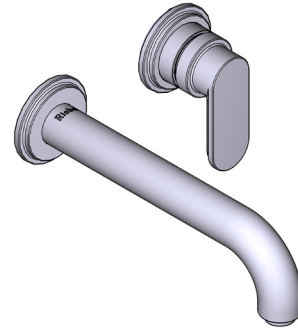

SPÉCIFICATIONS

DESCRIPTION

- Garniture seule
- Le brut RH360 est requis pour procéder à l'installation
- Sans drain

DÉBITS DISPONIBLES

- 4.5 L/min, 1.2 gpm (US) 60psi

CERTIFICATIONS

- ASME A112.18.1 / CSA B125.1
- NSF61/9 & 372: Q ≤ 1
- ADA

GARANTIE

- La plupart des produits ou pièces comprend des «garanties limitées» contre les défauts de fabrication. Pour les clients des États-Unis : veuillez consulter houseofrohl.com/support; Pour les clients du Canada : veuillez consulter houseofrohl.ca/support pour connaître les conditions complètes de la garantie des produits et finis.

ARCA

Garniture pour robinet de lavabo mural 360°

MODELS: TAA360 SÉRIES