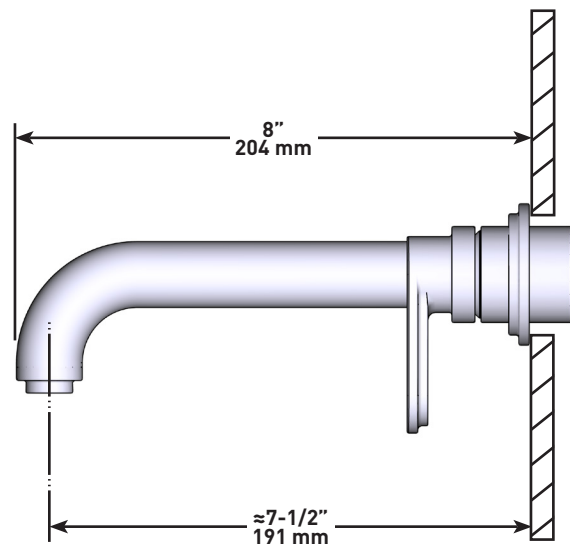

### ARCA

360° Wall-mount lavatory faucet trim

**MODELS:** TAA360 SERIES

**For warranty or additional information, contact:**