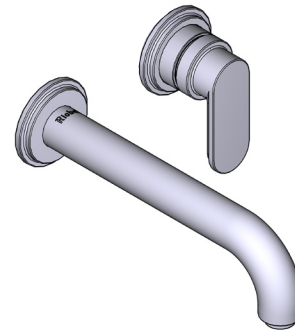

### ARCA

360° Wall-mount lavatory faucet trim

**MODELS:** TAA360 SERIES

**For warranty or additional information, contact:**