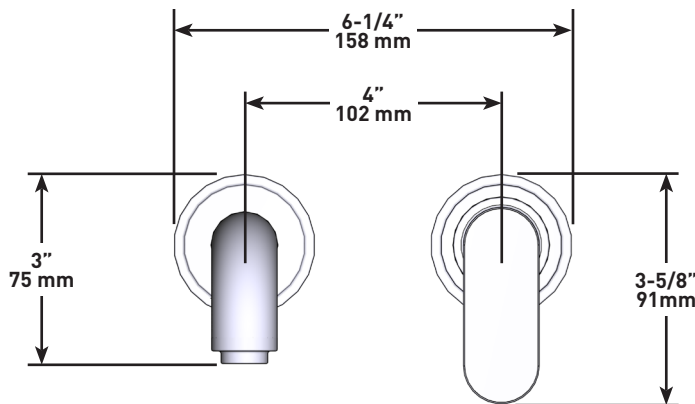

### ARCA

360° Wall-mount lavatory faucet trim

**MODELS:** TAA360 SERIES

**For warranty or additional information, contact:**