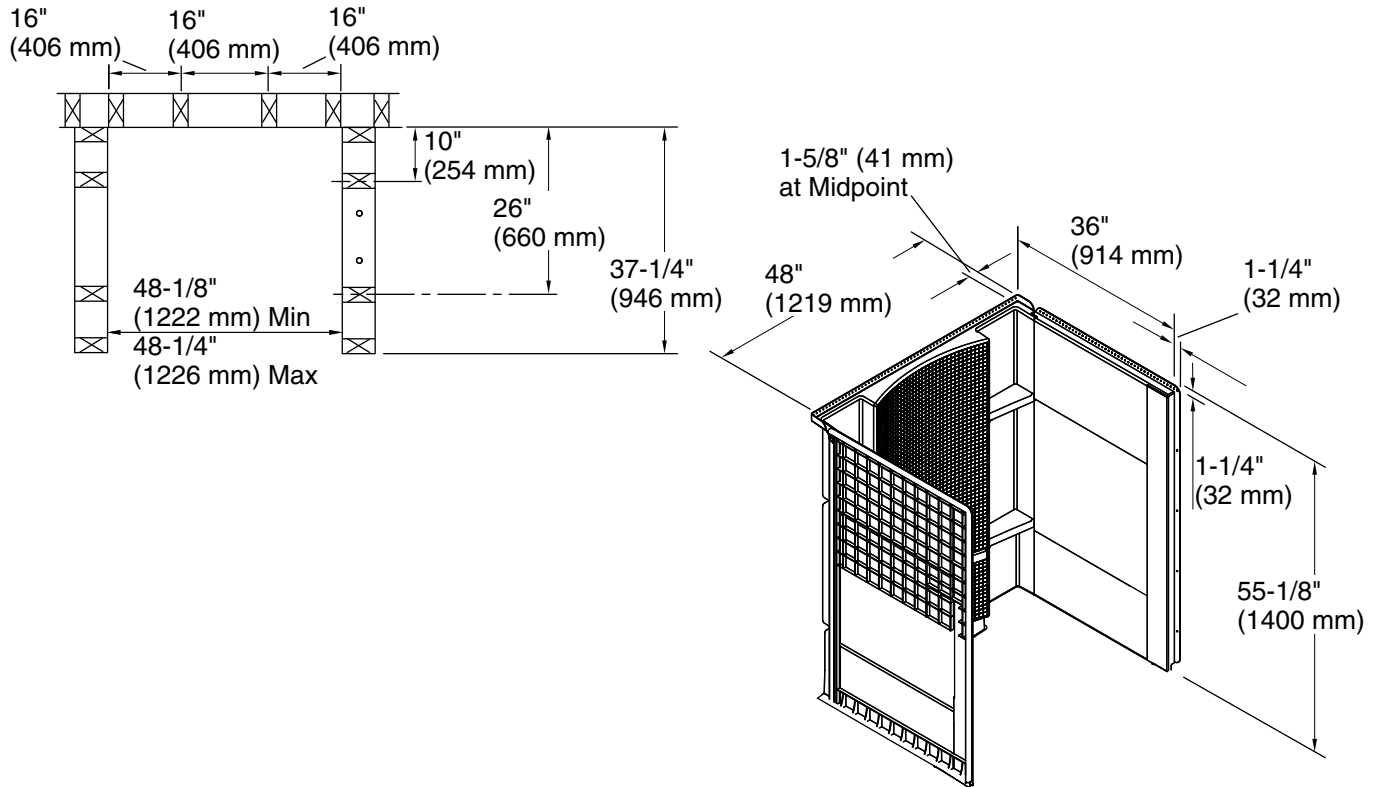

Features

- 48" Shower Module
- High-gloss finish provides a smooth, shiny surface that is easy to clean
- Extra-deep, 36" shower can sit next to the most popular whirlpool sizes for a clean straight wall line
- Ample storage shelves are recessed leaving a more spacious feeling shower
- Snap-together installation. An audible click lets you know when the walls are properly installed
- Install with 72281100 shower base

Color tiles intended for reference only.

Color	Code	Description
	0	White

Technical Information

All product dimensions are nominal.

Maximum door height: 70-5/8" (1794 mm)

Maximum door width: 44-5/8" (1133 mm)