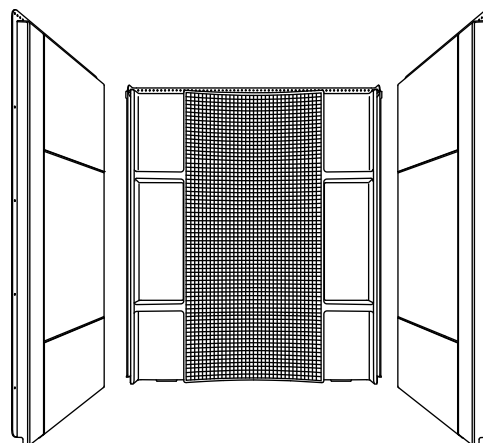

Features

- 48" Shower Module
- High-gloss finish provides a smooth, shiny surface that is easy to clean
- Extra-deep, 36" shower can sit next to the most popular whirlpool sizes for a clean straight wall line
- Ample storage shelves are recessed leaving a more spacious feeling shower
- Snap-together installation. An audible click lets you know when the walls are properly installed
- Install with 72281100 shower base

Material

- Made from solid Vikrell® material for strength, durability, and lasting beauty

Installation

- Caulk-free installation

Recommended Products/Accessories

- 5475-48 Frameless sliding shower door
- 5970-48 Framed sliding shower door
- 5975-48 Framed sliding shower door
- 5976-48 Framed sliding shower door
- 547808-48 Frameless sliding shower door
- 581075-48 Frameless sliding shower door
- 80001012 12" straight grab bar
- 80001018 18" straight grab bar
- 80001024 24" straight grab bar
- 80011032 32" straight grab bar
- 80001036 36" straight grab bar
- 80012222 22" curved grab bar
- 72286104 Removable shower seat for Series 7228 and 7229

Color tiles intended for reference only.

Color	Code	Description
	0	White

Technical Information

All product dimensions are nominal.

Maximum door height: 70-5/8" (1794 mm)

Maximum door width: 44-5/8" (1133 mm)