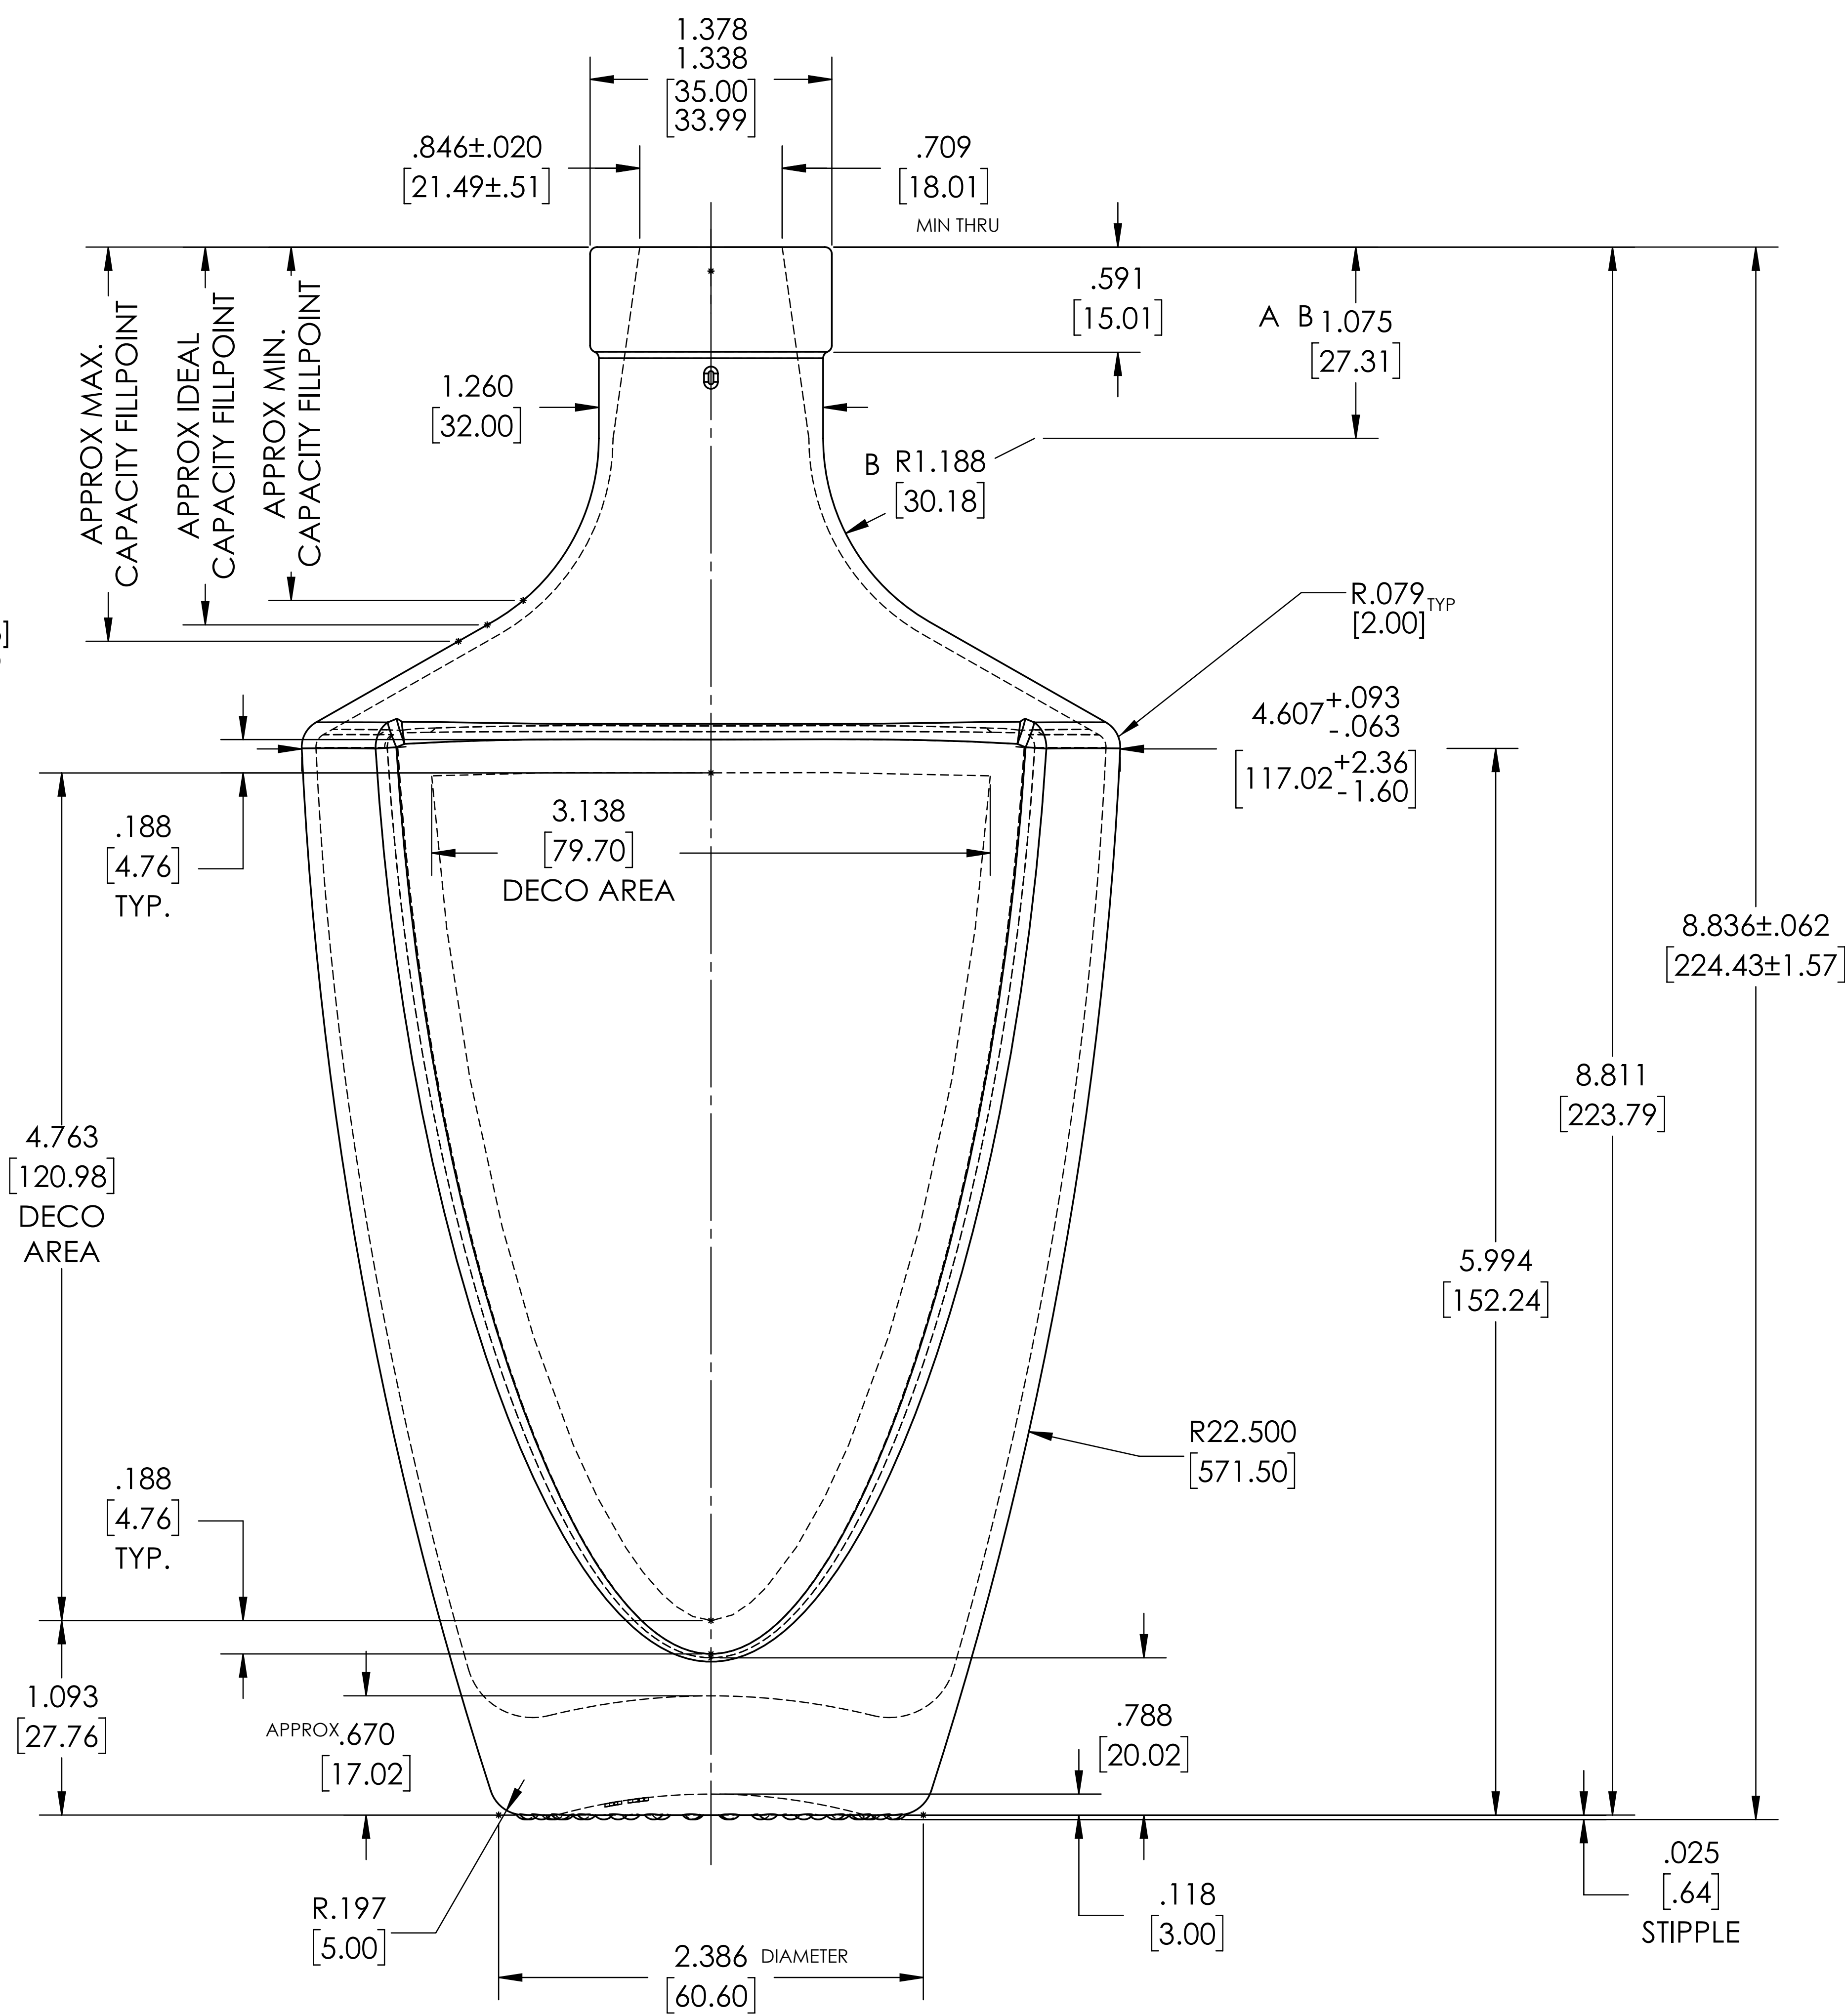

HEADSPACE		
		UNDER CORK
MIN. CAP.	3.25%	2.33%
IDEAL CAP.	4.17%	3.26%
MAX. CAP.	5.06%	4.18%

"C" DIMENSION CONTROLS OPENING TO .625 [15.88] DOWN FROM BOTTLE ENTRY

OPENING FROM .118 [3.00] DOWN TO .625 [15.88] DOWN TO BE NO LESS THAN .826 [20.98] AND NO GREATER THAN .866 [22.00]

FOR GOOD CORK FIT - CONTROL OPENING BELOW .118 [3.00] DOWN TO BE SLIGHTLY GREATER THAN SMALLEST OPENING ABOVE

TITLE:	ROMAN
PRACTICAL FILL:	750 ml
CAPACITY:	782.6cc ± 7.4cc OF
FINISH:	21.5mm BAR TOP

**DISCLAIMER**

DISTRIBUTED BY:

REF NO.:

DWG32033

DESCRIPTION:

750 mL Glass Roman Spirit, 21.5 mm