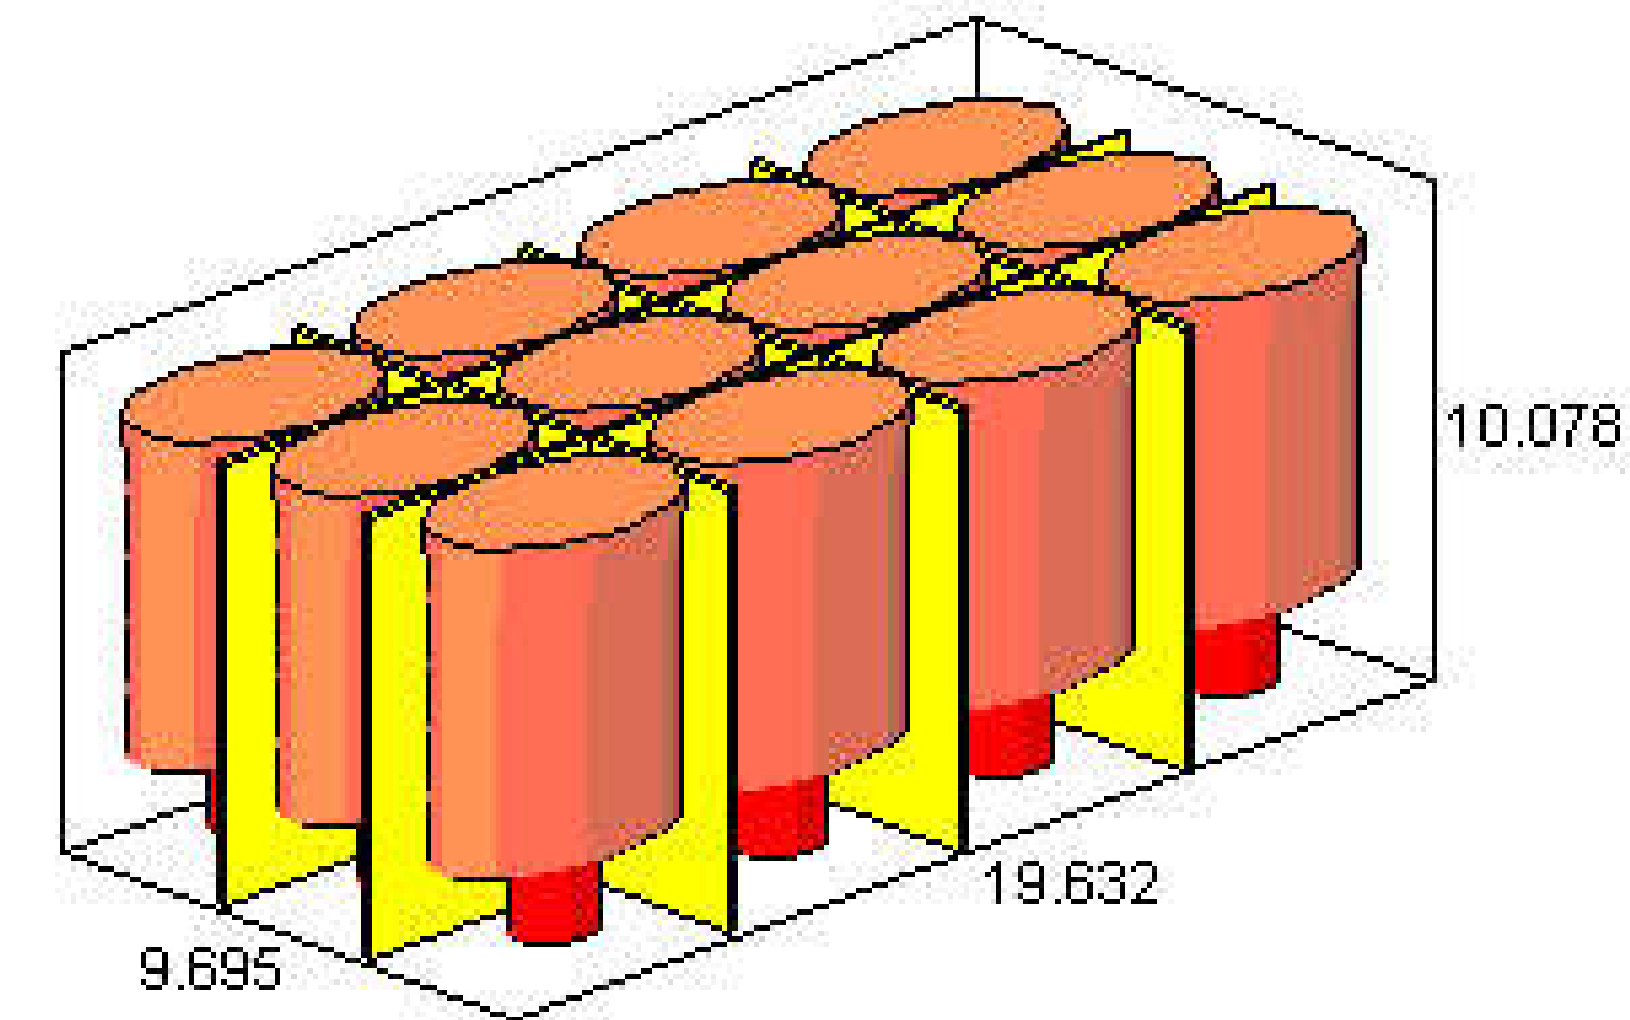

Packaging Report

Customer	:					
Product	:	750 ml Roman Bar Top				
Spec. No.	:					
Bottles / Carton	:	12				
Case Weights	:	Net	19.032	lb	Gross	20.254 lb
Int. Case Size	:	19.313	X	9.375	X	9.438 in
Ext. Case Size	:	19.632	X	9.695	X	10.078 in

DISCLAIMER

This specification does not relieve the customer of their ultimate responsibility for the determination of the appropriate container. It is the customer's responsibility to select the appropriate packaging based upon all information at their disposal including the specific application, regulatory compliance, product compatibility and shipping requirements. WE HEREBY DISCLAIM AND EXCLUDE ANY EXPRESS OR IMPLIED WARRANTIES, INCLUDING WITHOUT LIMITATION THE IMPLIED WARRANTIES OF MERCHANTABILITY AND FITNESS FOR A PARTICULAR PURPOSE.

DISTRIBUTED BY:

REF NO.:

DWG32033

DESCRIPTION:

750 mL Glass Roman Spirit, 21.5 mm