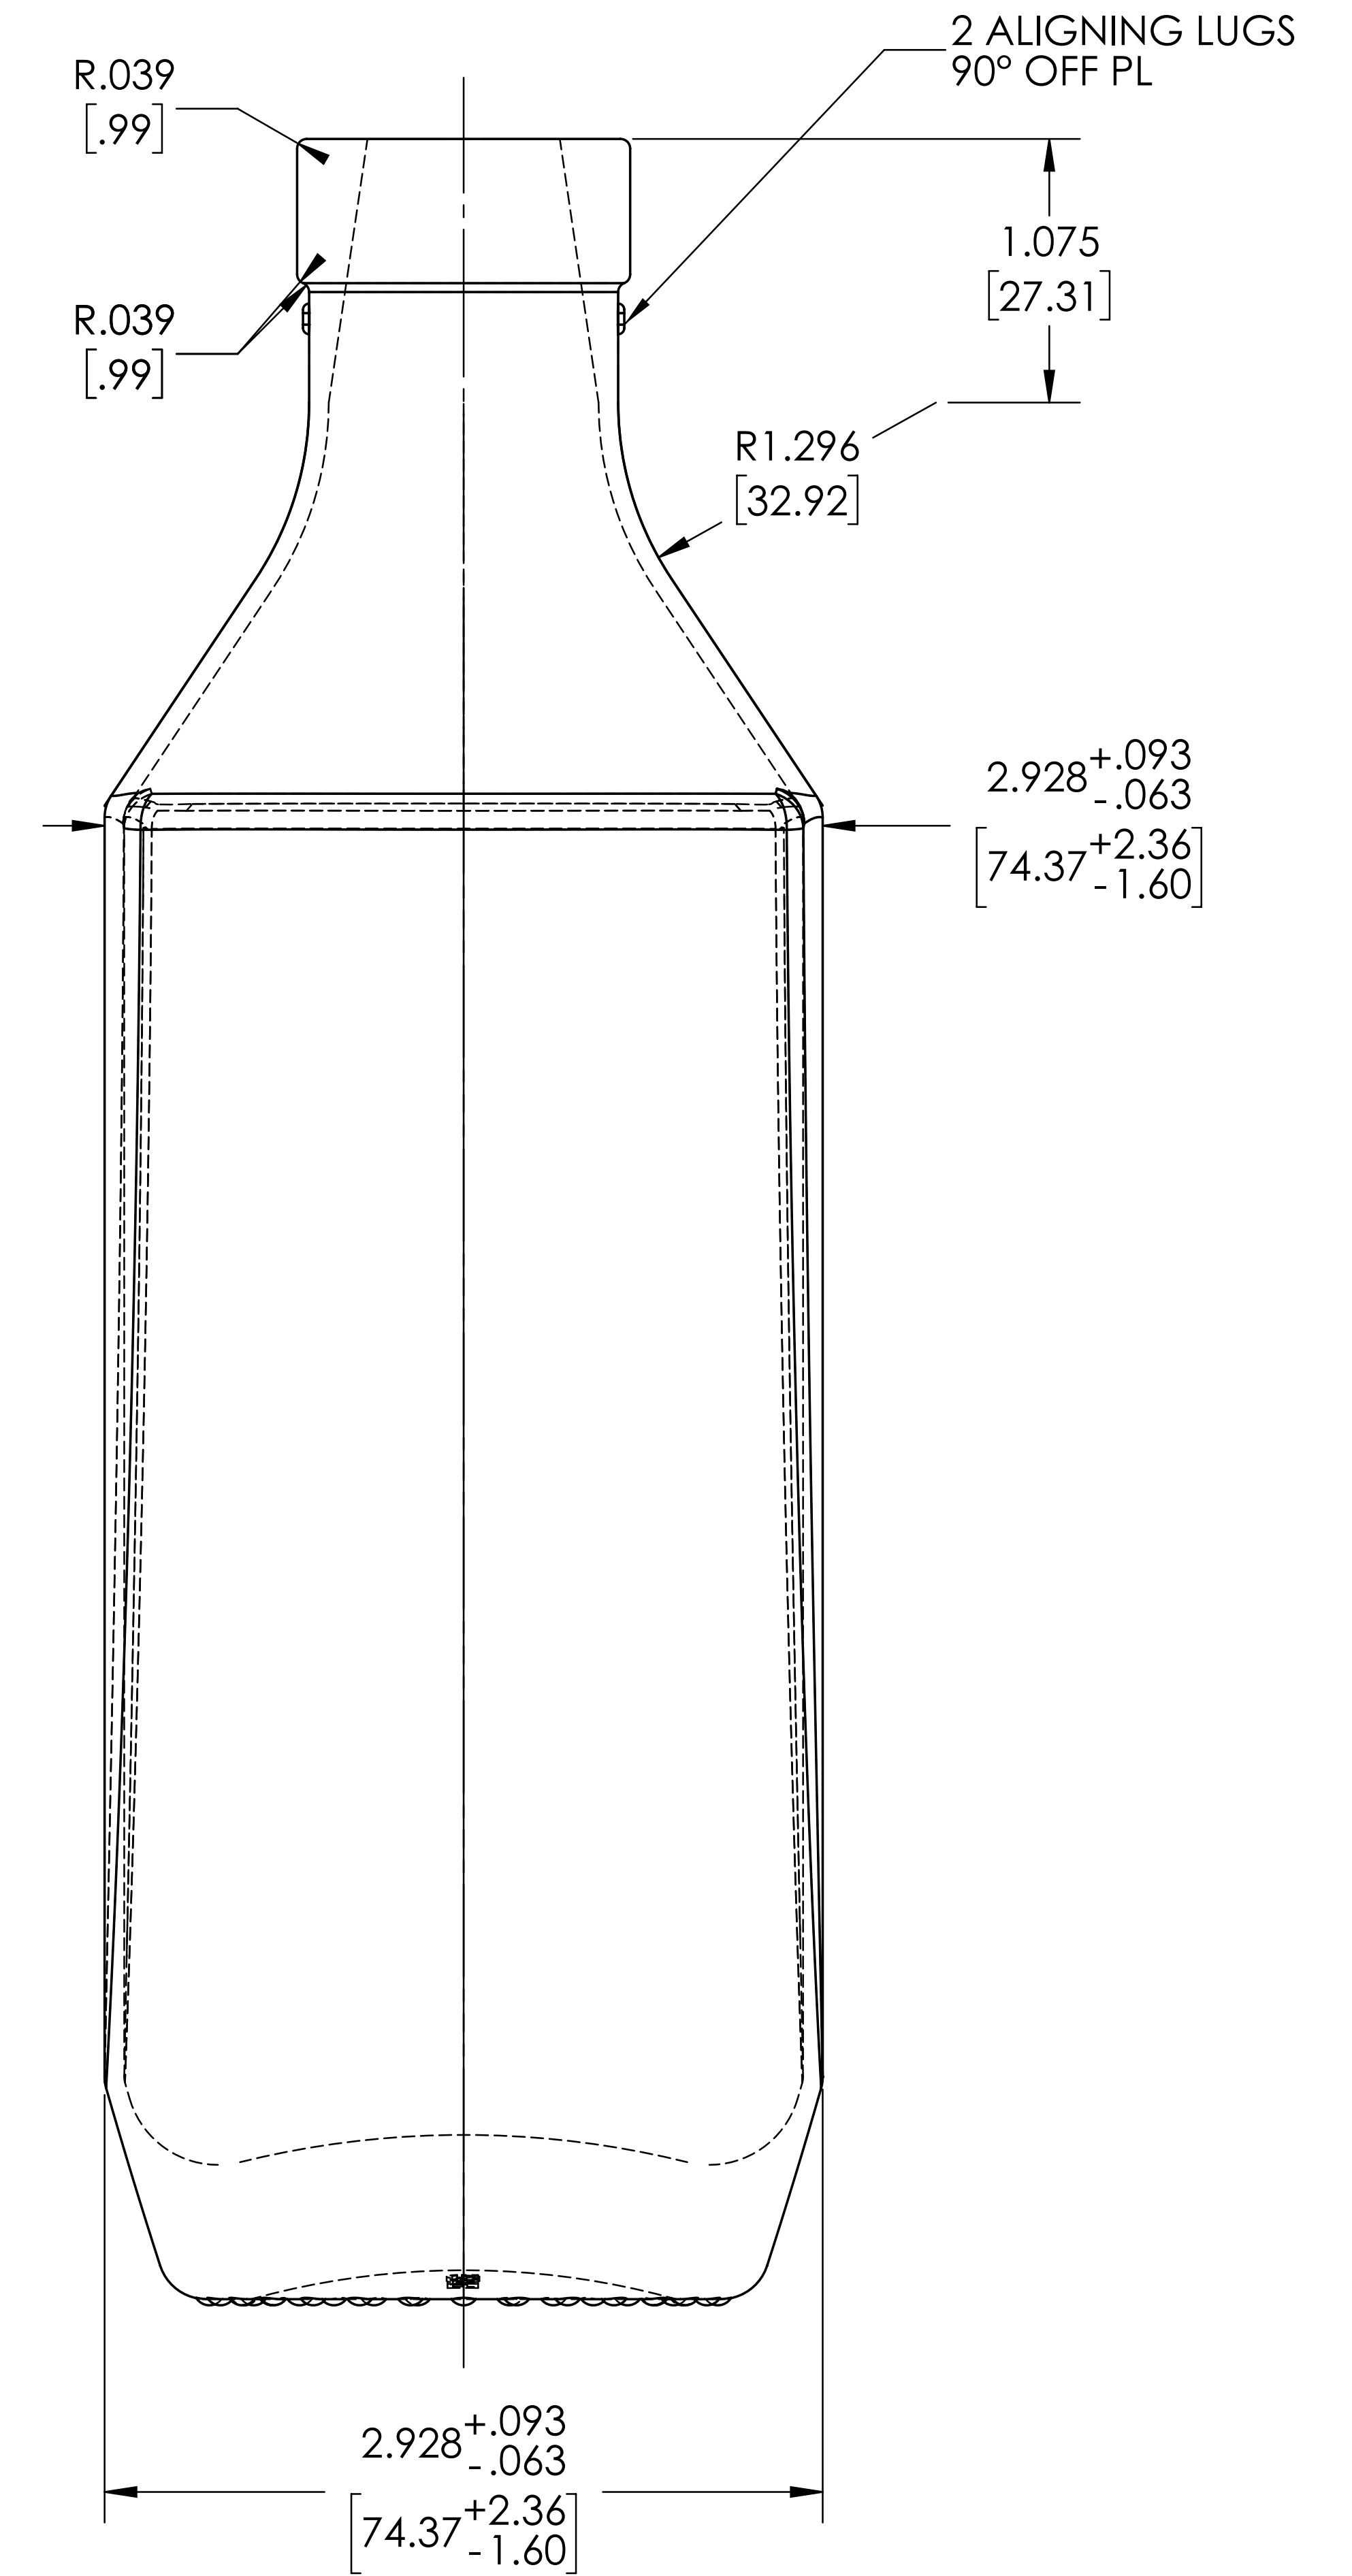

HEADSPACE		
		UNDER CORK
MIN. CAP.	3.25%	2.33%
IDEAL CAP.	4.17%	3.26%
MAX. CAP.	5.06%	4.18%

"C" DIMENSION CONTROLS OPENING TO .625 [15.88] DOWN FROM BOTTLE ENTRY

OPENING FROM .118 [3.00] DOWN TO .625 [15.88] DOWN TO BE NO LESS THAN .826 [20.98] AND NO GREATER THAN .866 [22.00]

FOR GOOD CORK FIT - CONTROL OPENING BELOW .118 [3.00] DOWN TO BE SLIGHTLY GREATER THAN SMALLEST OPENING ABOVE

TITLE:	ROMAN
PRACTICAL FILL:	750 ml
CAPACITY:	782.6cc ± 7.4cc OF
FINISH:	21.5mm BAR TOP

**DISCLAIMER**

DISTRIBUTED BY:

REF NO.:

DWG32033

DESCRIPTION:

750 mL Glass Roman Spirit, 21.5 mm