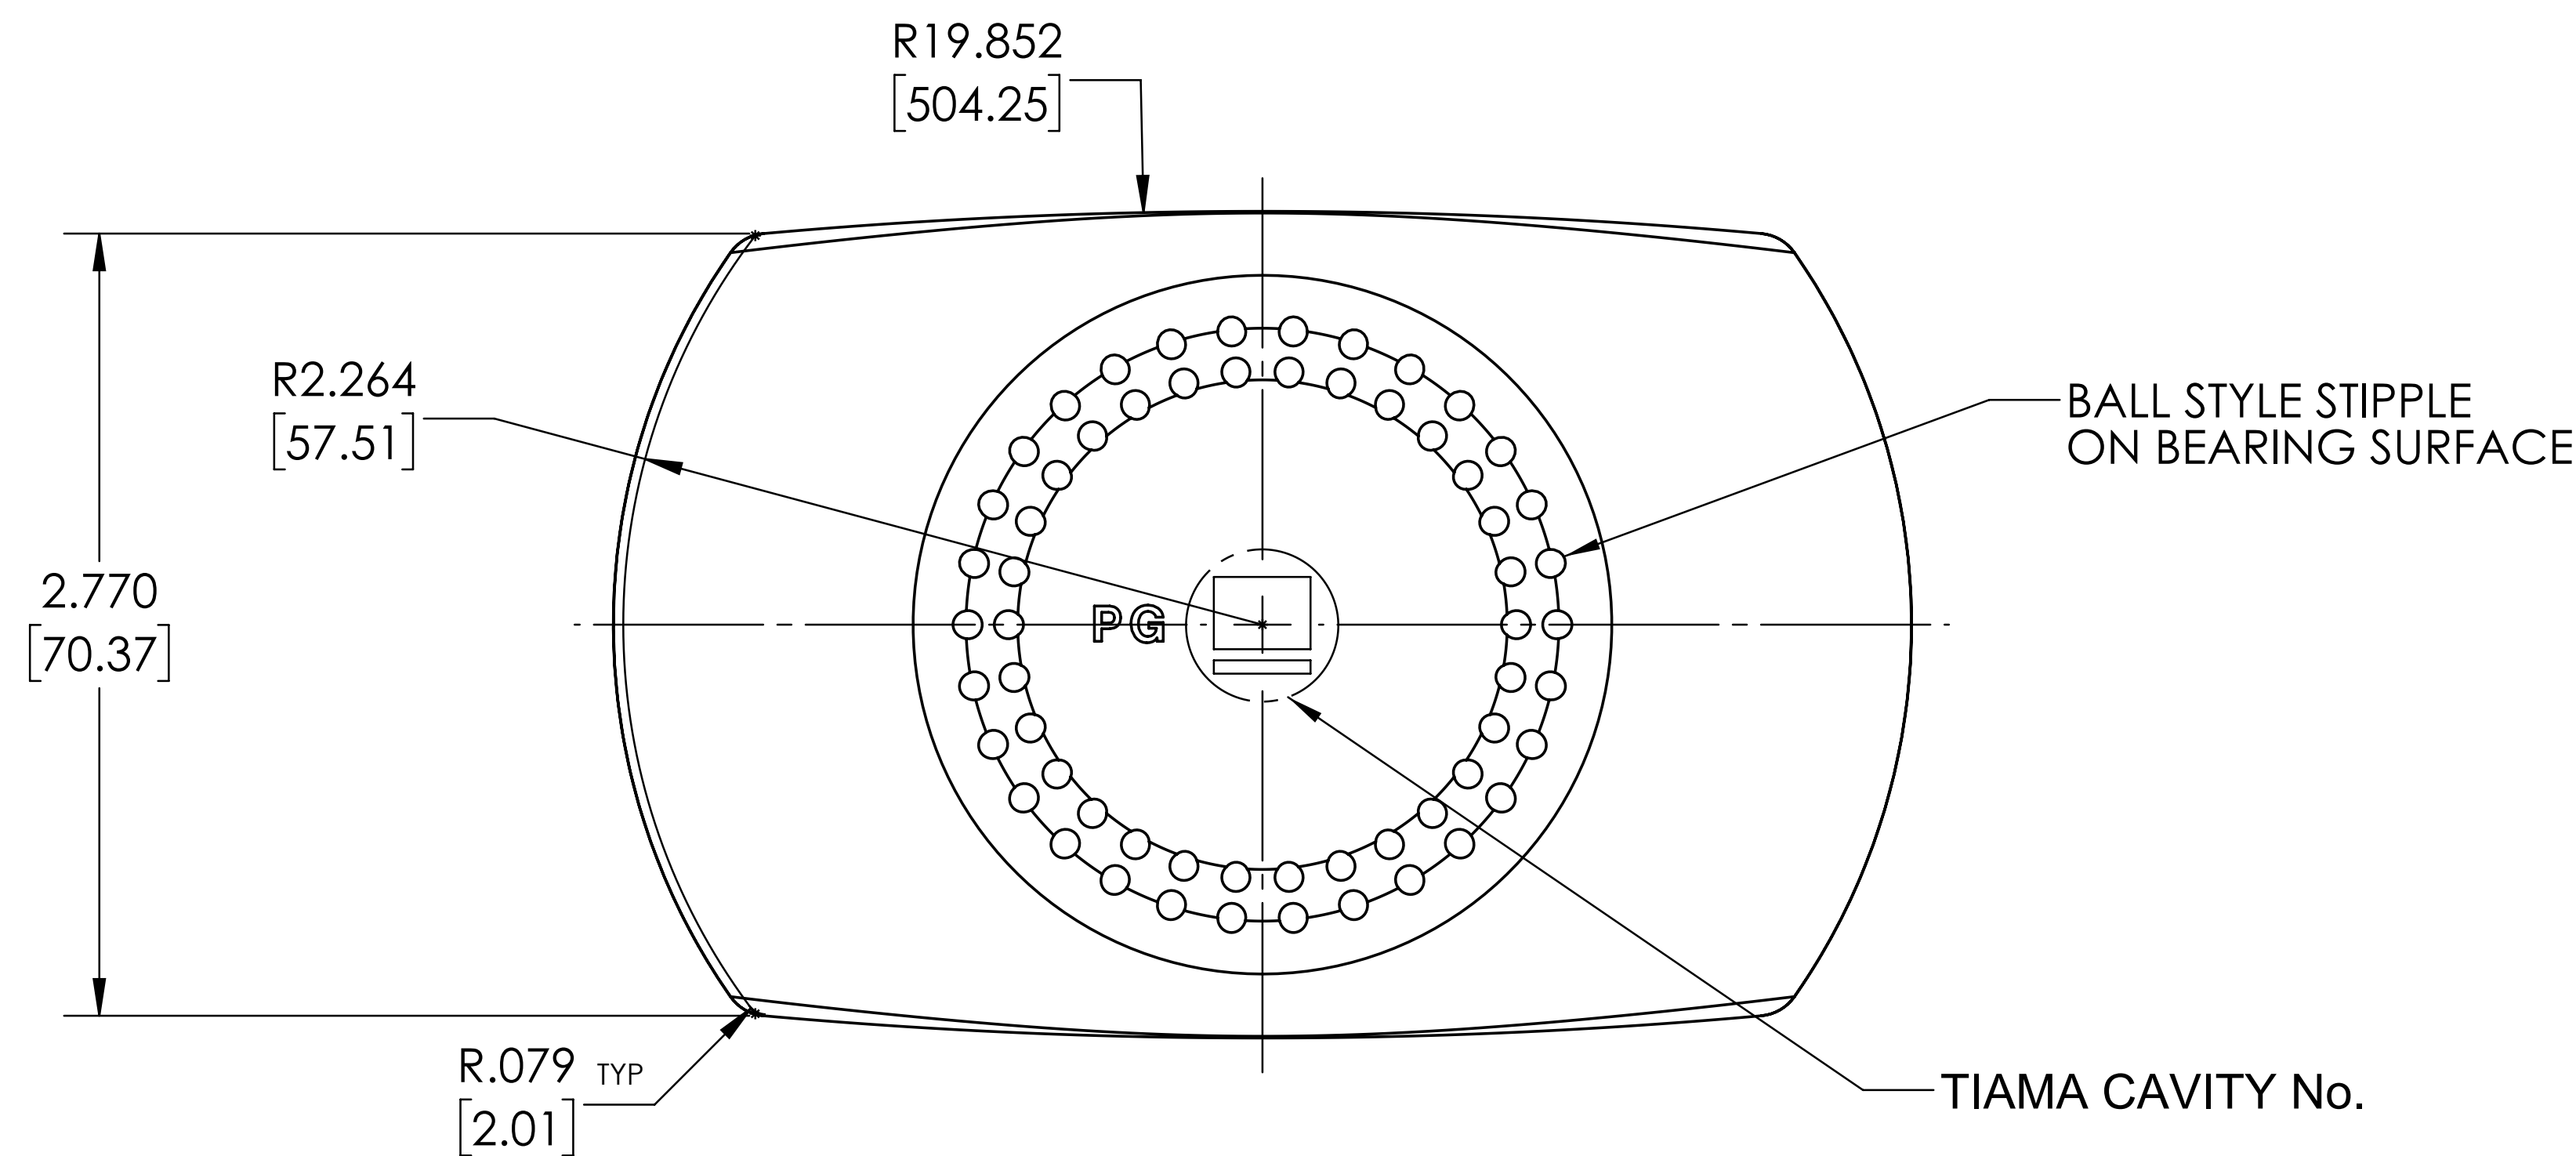

HEADSPACE		
		UNDER CORK
MIN. CAP.	3.25%	2.33%
IDEAL CAP.	4.17%	3.26%
MAX. CAP.	5.06%	4.18%

"C" DIMENSION CONTROLS OPENING TO .625 [15.88] DOWN FROM BOTTLE ENTRY

OPENING FROM .118 [3.00] DOWN TO .625 [15.88] DOWN TO BE NO LESS THAN .826 [20.98] AND NO GREATER THAN .866 [22.00]

FOR GOOD CORK FIT - CONTROL OPENING BELOW .118 [3.00] DOWN TO BE SLIGHTLY GREATER THAN SMALLEST OPENING ABOVE

TITLE:	ROMAN
PRACTICAL FILL:	750 ml
CAPACITY:	782.6cc ± 7.4cc OF
FINISH:	21.5mm BAR TOP

**DISCLAIMER**

DISTRIBUTED BY:

REF NO.:

DWG32033

DESCRIPTION:

750 mL Glass Roman Spirit, 21.5 mm