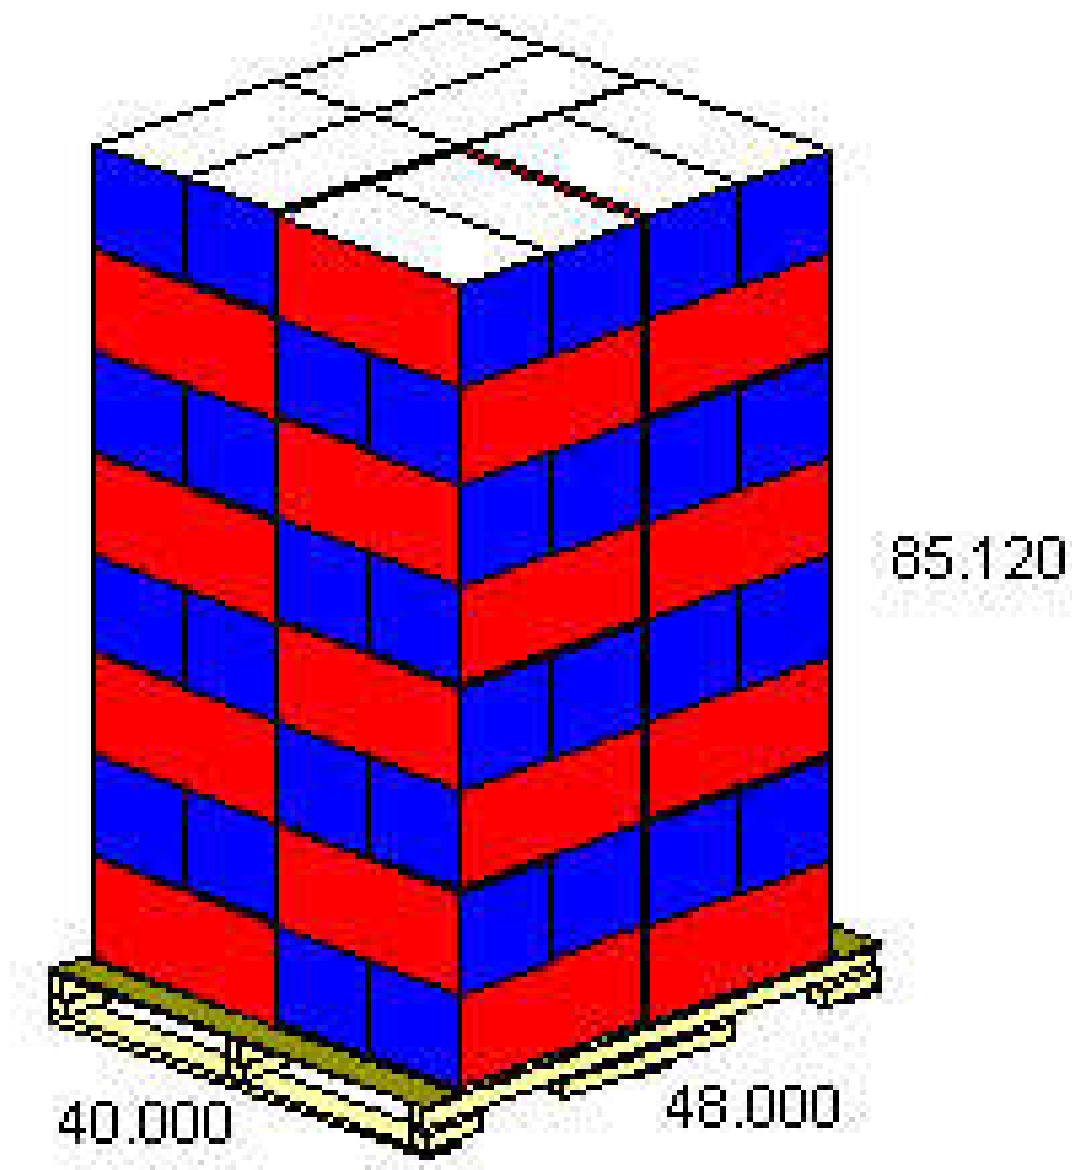

# Packaging Report

Customer	:					
Product	:	750 ml Roman Bar Top				
Spec. No.	:					
Bottles / Carton	:	12				
Case Weights	:	Net	19.032	lb	Gross	20.254 lb
Int. Case Size	:	19.313	X	9.375	X	9.438 in
Ext. Case Size	:	19.632	X	9.695	X	10.078 in