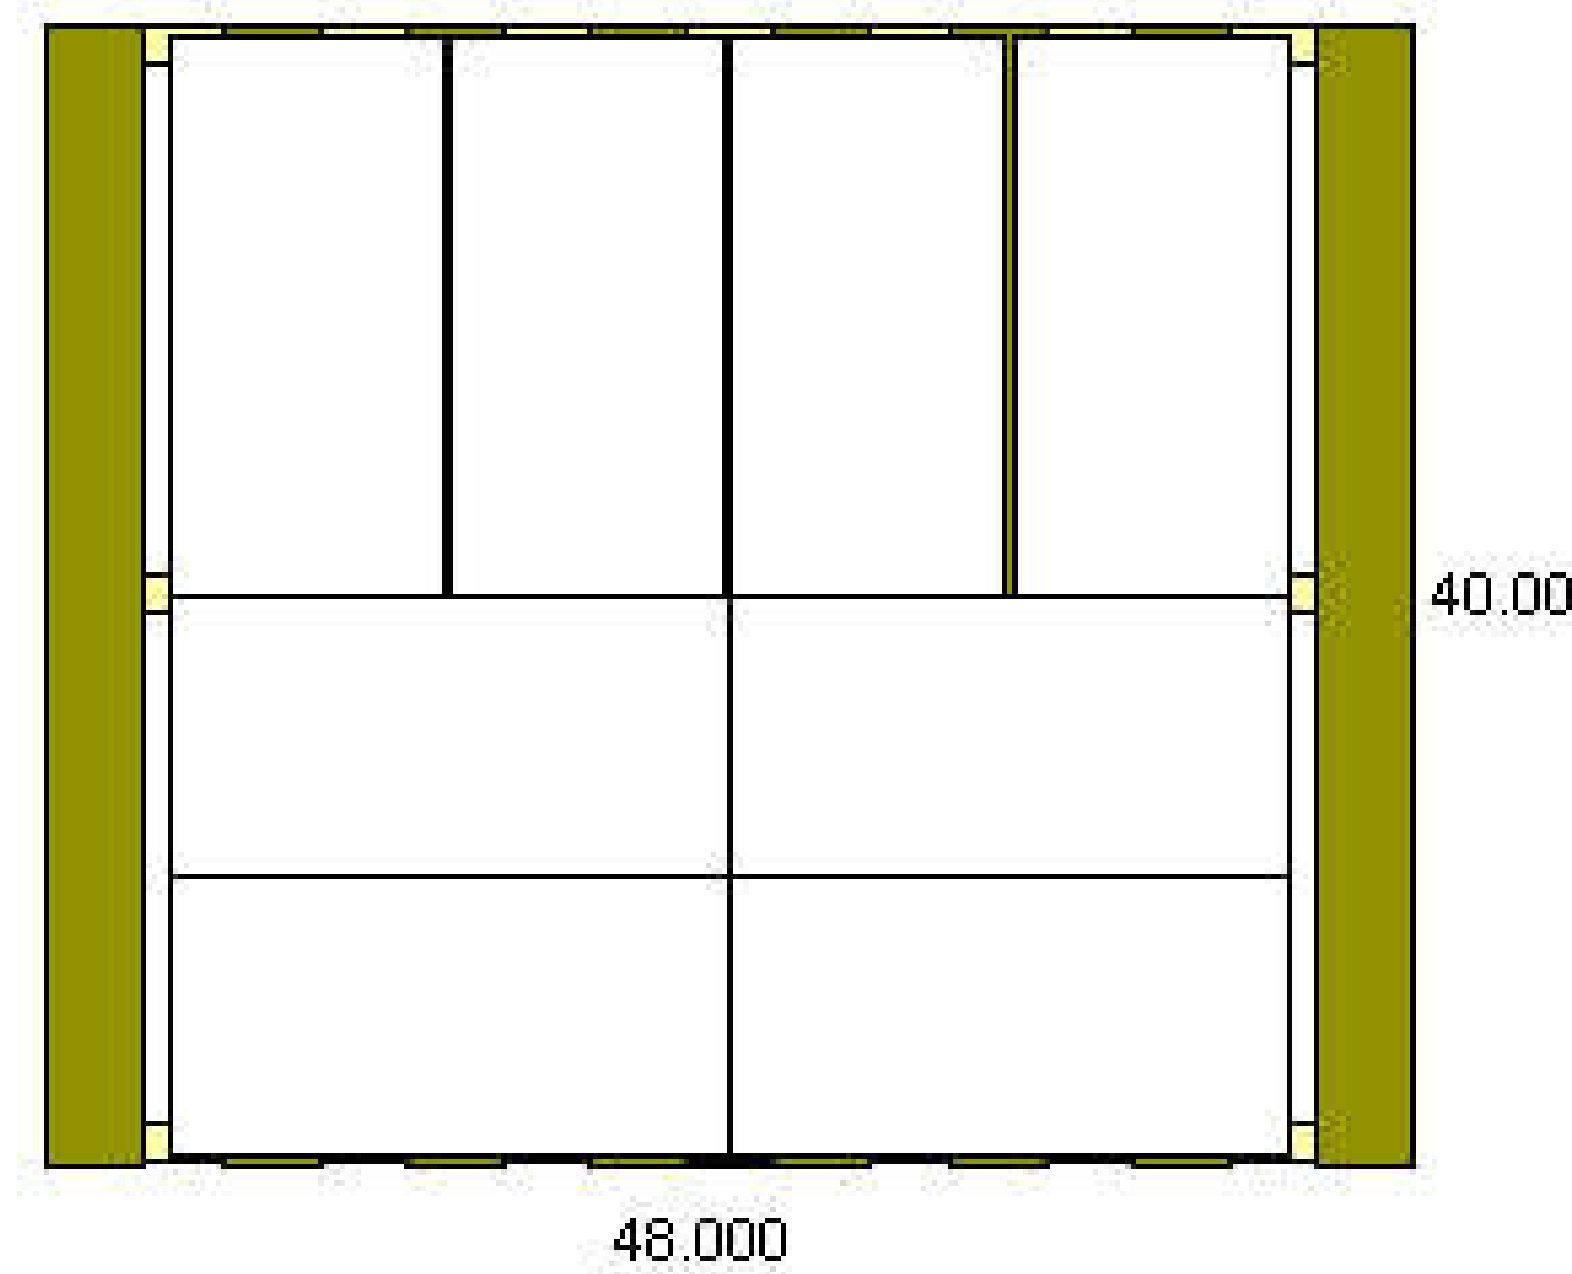

FOR GOOD CORK FIT - CONTROL OPENING BELOW .118 [3.00] DOWN TO BE SLIGHTLY GREATER THAN SMALLEST OPENING ABOVE

TITLE:	ROMAN
PRACTICAL FILL:	750 ml
CAPACITY:	782.6cc ± 7.4cc OF
FINISH:	21.5mm BAR TOP

**DISCLAIMER**

DISTRIBUTED BY:

REF NO.:

DWG32033

DESCRIPTION:

750 mL Glass Roman Spirit, 21.5 mm

# Packaging Report

Customer	:					
Product	:	750 ml Roman Bar Top				
Spec. No.	:					
Bottles / Carton	:	12				
Case Weights	:	Net	19.032	lb	Gross	20.254 lb
Int. Case Size	:	19.313	X	9.375	X	9.438 in
Ext. Case Size	:	19.632	X	9.695	X	10.078 in