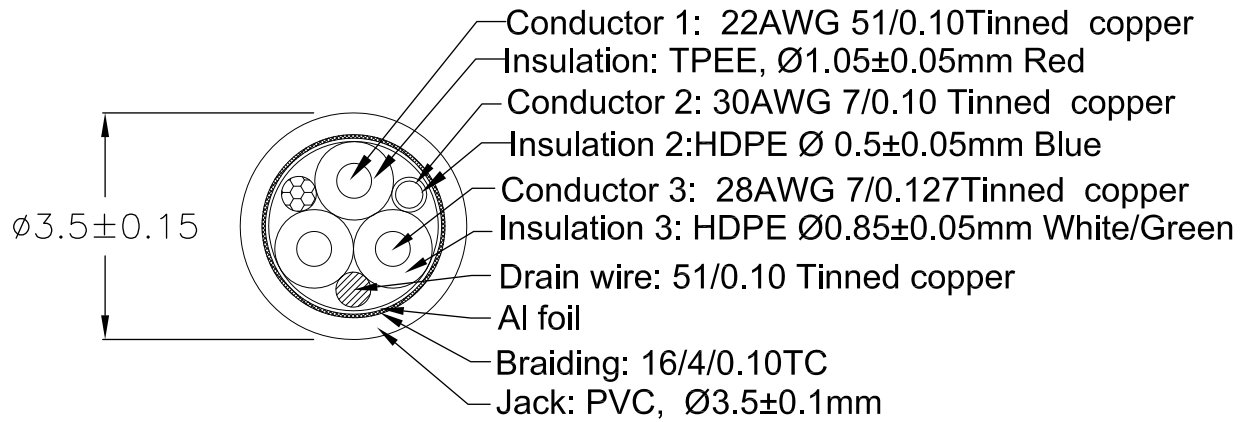

8 7 6 5 4 3 2 1

F  
E  
D  
C  
B  
A

THIRD ANGLE PROJECTION

**GENERAL NOTES**

DIMENSIONS ARE IN MM - DO NOT SCALE

THIS DOCUMENT CONTAINS CONFIDENTIAL,  
PROPRIETARY INFORMATION THAT IS  
PROPERTY OF STARTECH.COM

PRODUCT ID	WCH1CEU		
DESCRIPTION	USB C Wall Charger - 60W PD		
<b>DO NOT SCALE</b>	<b>SHEET: 1 OF 2</b>	<b>UPLOAD DATE: 8/01/2024</b>	

8 7 6 5 4 3 2 1

Type C	Core color	Type C
A1,B1,A12,B12	Ground	A1,B1,A12,B12
A4,B4,A9,B9 (VBUS)	Red	A4,B4,A9,B9 (VBUS)
A5 (CC)	Blue	A5 (CC)
A6 (UTP D+)	Green	A6 (UTP D+)
A7 (UTP D-)	White	A7 (UTP D-)
Shell	Braiding	Shell

THIRD ANGLE PROJECTION

**StarTech.com**

**GENERAL NOTES**

DIMENSIONS ARE IN MM - DO NOT SCALE  
 THIS DOCUMENT CONTAINS CONFIDENTIAL, PROPRIETARY INFORMATION THAT IS PROPERTY OF STARTECH.COM

PRODUCT ID	WCH1CEU		
DESCRIPTION	6ft/2m Cable		
<b>DO NOT SCALE</b>	<b>SHEET: 2 OF 2</b>	<b>UPLOAD DATE: 8/01/2024</b>	