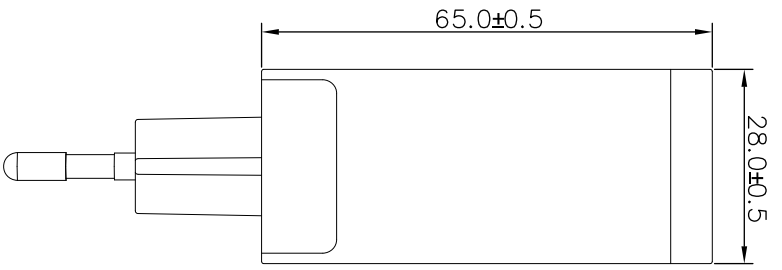

8 7 6 5 4 3 2 1

F  
E  
D  
C  
B  
A

THIRD ANGLE PROJECTION

**GENERAL NOTES**

DIMENSIONS ARE IN MM - DO NOT SCALE

THIS DOCUMENT CONTAINS CONFIDENTIAL,  
PROPRIETARY INFORMATION THAT IS  
PROPERTY OF STARTECH.COM

PRODUCT ID	WCH1CEU		
DESCRIPTION	USB C Wall Charger - 60W PD		
<b>DO NOT SCALE</b>	<b>SHEET: 1 OF 2</b>	<b>UPLOAD DATE: 8/01/2024</b>	

8 7 6 5 4 3 2 1

Type C	Core color	Type C
A1,B1,A12,B12	Ground	A1,B1,A12,B12
A4,B4,A9,B9 (VBUS)	Red	A4,B4,A9,B9 (VBUS)
A5 (CC)	Blue	A5 (CC)
A6 (UTP D+)	Green	A6 (UTP D+)
A7 (UTP D-)	White	A7 (UTP D-)
Shell	Braiding	Shell

THIRD ANGLE PROJECTION

**StarTech.com**

**GENERAL NOTES**

DIMENSIONS ARE IN MM - DO NOT SCALE  
 THIS DOCUMENT CONTAINS CONFIDENTIAL, PROPRIETARY INFORMATION THAT IS PROPERTY OF STARTECH.COM

PRODUCT ID	WCH1CEU		
DESCRIPTION	6ft/2m Cable		
<b>DO NOT SCALE</b>	<b>SHEET: 2 OF 2</b>	<b>UPLOAD DATE: 8/01/2024</b>	