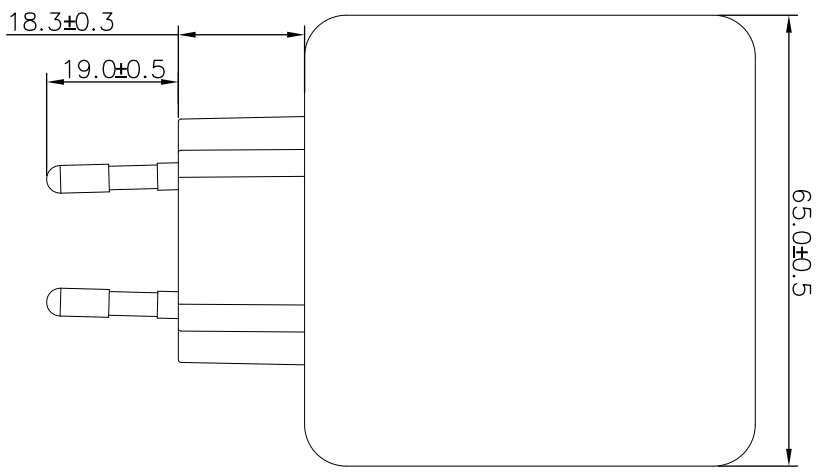

8 7 6 5 4 3 2 1

F  
E  
D  
C  
B  
A

THIRD ANGLE PROJECTION

**GENERAL NOTES**

DIMENSIONS ARE IN MM - DO NOT SCALE

THIS DOCUMENT CONTAINS CONFIDENTIAL,  
PROPRIETARY INFORMATION THAT IS  
PROPERTY OF STARTECH.COM

PRODUCT ID	WCH1CEU		
DESCRIPTION	USB C Wall Charger - 60W PD		
<b>DO NOT SCALE</b>	<b>SHEET: 1 OF 2</b>	<b>UPLOAD DATE: 8/01/2024</b>	

8 7 6 5 4 3 2 1

Type C	Core color	Type C
A1,B1,A12,B12	Ground	A1,B1,A12,B12
A4,B4,A9,B9 (VBUS)	Red	A4,B4,A9,B9 (VBUS)
A5 (CC)	Blue	A5 (CC)
A6 (UTP D+)	Green	A6 (UTP D+)
A7 (UTP D-)	White	A7 (UTP D-)
Shell	Braiding	Shell

THIRD ANGLE PROJECTION

**StarTech.com**

**GENERAL NOTES**

DIMENSIONS ARE IN MM - DO NOT SCALE  
 THIS DOCUMENT CONTAINS CONFIDENTIAL, PROPRIETARY INFORMATION THAT IS PROPERTY OF STARTECH.COM

PRODUCT ID	WCH1CEU		
DESCRIPTION	6ft/2m Cable		
<b>DO NOT SCALE</b>	<b>SHEET: 2 OF 2</b>	<b>UPLOAD DATE: 8/01/2024</b>	