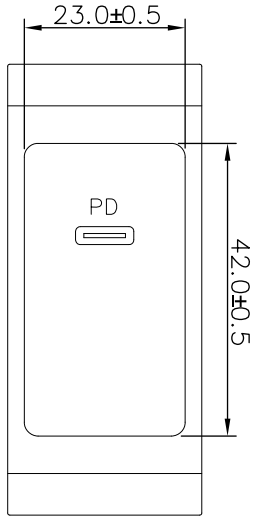

8 7 6 5 4 3 2 1

F  
E  
D  
C  
B  
A

THIRD ANGLE PROJECTION

**GENERAL NOTES**

DIMENSIONS ARE IN MM - DO NOT SCALE

THIS DOCUMENT CONTAINS CONFIDENTIAL,  
PROPRIETARY INFORMATION THAT IS  
PROPERTY OF STARTECH.COM

PRODUCT ID	WCH1CEU		
DESCRIPTION	USB C Wall Charger - 60W PD		
<b>DO NOT SCALE</b>	<b>SHEET: 1 OF 2</b>	<b>UPLOAD DATE: 8/01/2024</b>	

8 7 6 5 4 3 2 1

Type C	Core color	Type C
A1,B1,A12,B12	Ground	A1,B1,A12,B12
A4,B4,A9,B9 (VBUS)	Red	A4,B4,A9,B9 (VBUS)
A5 (CC)	Blue	A5 (CC)
A6 (UTP D+)	Green	A6 (UTP D+)
A7 (UTP D-)	White	A7 (UTP D-)
Shell	Braiding	Shell

THIRD ANGLE PROJECTION

**StarTech.com**

**GENERAL NOTES**

DIMENSIONS ARE IN MM - DO NOT SCALE  
 THIS DOCUMENT CONTAINS CONFIDENTIAL, PROPRIETARY INFORMATION THAT IS PROPERTY OF STARTECH.COM

PRODUCT ID	WCH1CEU		
DESCRIPTION	6ft/2m Cable		
<b>DO NOT SCALE</b>	<b>SHEET: 2 OF 2</b>	<b>UPLOAD DATE: 8/01/2024</b>	