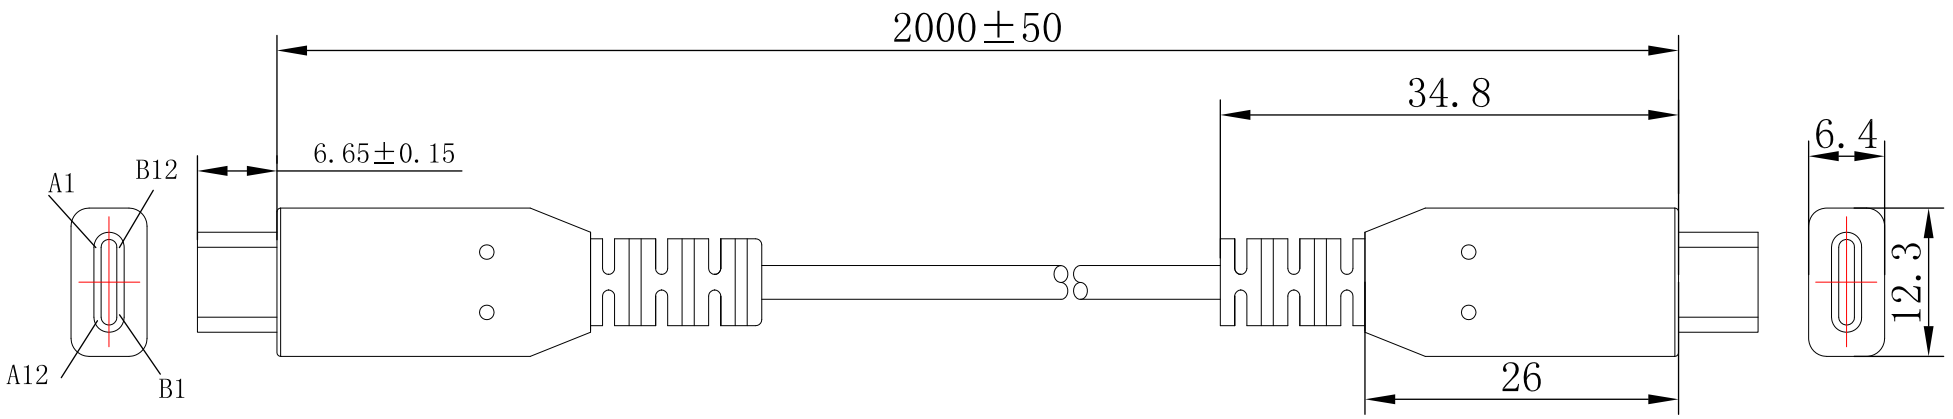

8 7 6 5 4 3 2 1

F  
E  
D  
C  
B  
A

THIRD ANGLE PROJECTION

**GENERAL NOTES**

DIMENSIONS ARE IN MM - DO NOT SCALE

THIS DOCUMENT CONTAINS CONFIDENTIAL,  
PROPRIETARY INFORMATION THAT IS  
PROPERTY OF STARTECH.COM

PRODUCT ID	WCH1CEU		
DESCRIPTION	USB C Wall Charger - 60W PD		
<b>DO NOT SCALE</b>	<b>SHEET: 1 OF 2</b>	<b>UPLOAD DATE: 8/01/2024</b>	

8 7 6 5 4 3 2 1

Type C	Core color	Type C
A1,B1,A12,B12	Ground	A1,B1,A12,B12
A4,B4,A9,B9 (VBUS)	Red	A4,B4,A9,B9 (VBUS)
A5 (CC)	Blue	A5 (CC)
A6 (UTP D+)	Green	A6 (UTP D+)
A7 (UTP D-)	White	A7 (UTP D-)
Shell	Braiding	Shell

THIRD ANGLE PROJECTION

**StarTech.com**

**GENERAL NOTES**

DIMENSIONS ARE IN MM - DO NOT SCALE  
 THIS DOCUMENT CONTAINS CONFIDENTIAL, PROPRIETARY INFORMATION THAT IS PROPERTY OF STARTECH.COM

PRODUCT ID	WCH1CEU		
DESCRIPTION	6ft/2m Cable		
<b>DO NOT SCALE</b>	<b>SHEET: 2 OF 2</b>	<b>UPLOAD DATE: 8/01/2024</b>	