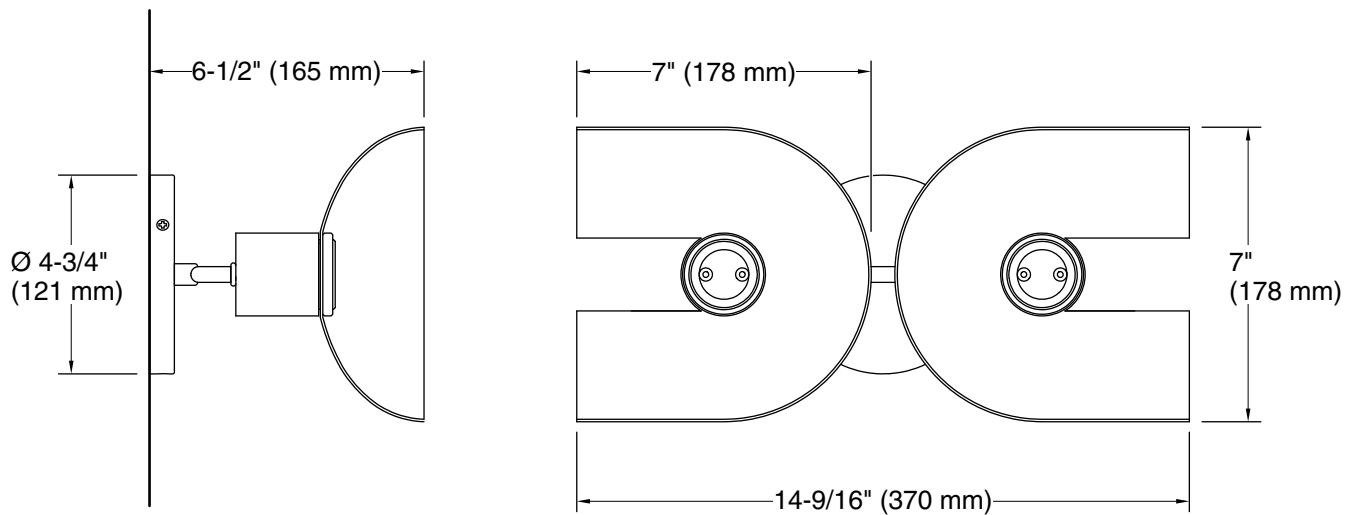

Required Electrical Service

One circuit required.

120 V, 1 A, 60 Hz

Technical Information

All product dimensions are nominal.

Material: Aluminum, Steel

Number of Lights: 2

Lighting Type: Socket-based

Socket Type: E-26 Medium

Number of Shades: 2

Shade Type: Metal

Hanging Type: Non-hanging

Notes

Install this product according to the installation instructions.