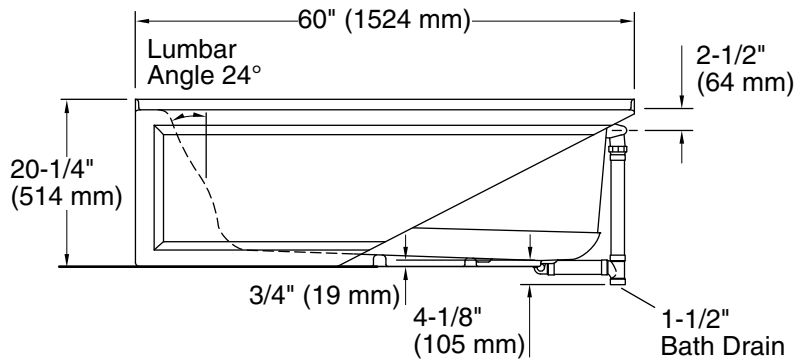

Technical Information

All product dimensions are nominal.

Drain location:	Right
Basin area, bottom:	45-1/8" x 19-11/16" (1146 mm x 500 mm)
Basin area, top:	52-1/8" x 22-1/16" (1324 mm x 560 mm)
Weight:	73 lbs (33.1 kg)
Minimum floor load:	46 lbs/ft ² (224.6 kg/m ²)
Water depth:	15-1/8" (384 mm)
Water capacity:	57 gal (215.8 L)
Minimum flat for door:	2-9/16" (66 mm)