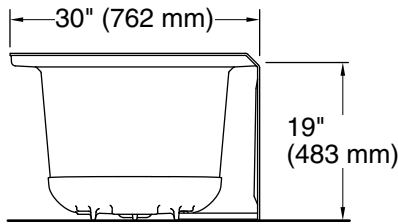

See website for detailed warranty information.

Available Colors/Finishes

Color tiles intended for reference only.

Color	Code	Description
-------	------	-------------

	0	White
	96	Biscuit

No change in measurements if connected with drain illustrated. (K-7272)

Technical Information

All product dimensions are nominal.

Drain location:	Right
Basin area, bottom:	45-1/8" x 19-11/16" (1146 mm x 500 mm)
Basin area, top:	52-1/8" x 22-1/16" (1324 mm x 560 mm)
Weight:	73 lbs (33.1 kg)
Minimum floor load:	46 lbs/ft ² (224.6 kg/m ²)
Water depth:	15-1/8" (384 mm)
Water capacity:	57 gal (215.8 L)
Minimum flat for door:	2-9/16" (66 mm)