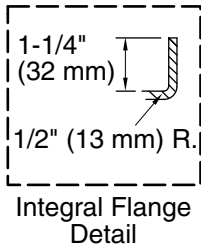

See website for detailed warranty information.

Available Colors/Finishes

Color tiles intended for reference only.

Color	Code	Description
-------	------	-------------

	0	White
	96	Biscuit

No change in measurements if connected with drain illustrated. (K-7272)

Technical Information

All product dimensions are nominal.

Drain location:	Right
Basin area, bottom:	45-1/8" x 19-11/16" (1146 mm x 500 mm)
Basin area, top:	52-1/8" x 22-1/16" (1324 mm x 560 mm)
Weight:	73 lbs (33.1 kg)
Minimum floor load:	46 lbs/ft ² (224.6 kg/m ²)
Water depth:	15-1/8" (384 mm)
Water capacity:	57 gal (215.8 L)
Minimum flat for door:	2-9/16" (66 mm)

Notes

Measure your actual product for rough-in details.

Install this product according to the installation instructions.

The hot water supply should be 70% of the capacity of the bath or greater. Installations will vary.