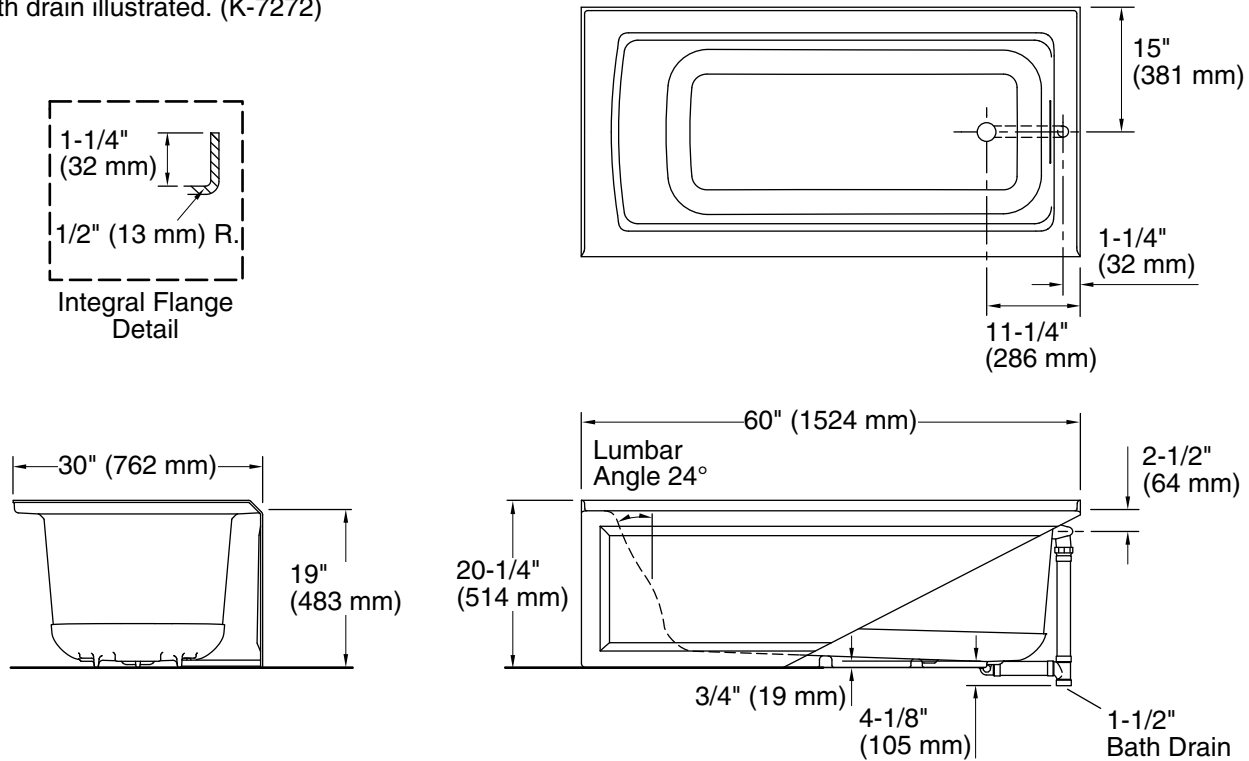

Features

- Comfort Depth® design offers a convenient 19" step-over height while retaining the same depth as a standard 21" bath
- Integral lumbar support
- Slotted overflow allows for deep soaking
- Integral apron
- Integral flange helps prevent water from seeping behind wall and simplifies alcove installation
- Textured bottom surface
- Coordinates with other products in the Archer collection

See website for detailed warranty information.

Available Colors/Finishes

Color tiles intended for reference only.

Color	Code	Description
-------	------	-------------

	0	White
	96	Biscuit

No change in measurements if connected with drain illustrated. (K-7272)

Technical Information

All product dimensions are nominal.

Drain location:	Right
Basin area, bottom:	45-1/8" x 19-11/16" (1146 mm x 500 mm)
Basin area, top:	52-1/8" x 22-1/16" (1324 mm x 560 mm)
Weight:	73 lbs (33.1 kg)
Minimum floor load:	46 lbs/ft ² (224.6 kg/m ²)
Water depth:	15-1/8" (384 mm)
Water capacity:	57 gal (215.8 L)
Minimum flat for door:	2-9/16" (66 mm)

Notes

Measure your actual product for rough-in details.

Install this product according to the installation instructions.

The hot water supply should be 70% of the capacity of the bath or greater. Installations will vary.