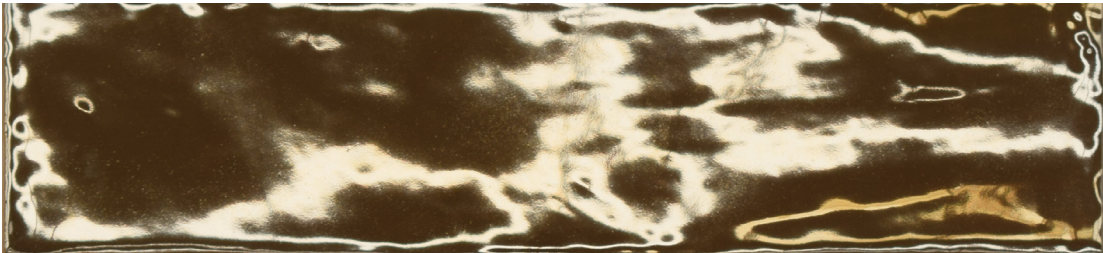

Looking for a signature wow wall moment? Look no further than Luxo™ ceramic tile. Each tile features the beauty of a unique metallic mirror effect – think of the subtle shimmer of color seen in a bubble, the fascination with vintage lucite furnishings, even the bold strokes of blues and greens in a rainbow. Creativity at your fingertips with four colorways.

LUXO™  
*Glazed Ceramic*

Opaque

Silver

Gold

Black

Sizes					
	3" x 12" 2.95" x 11.85"				
Thickness	9.5mm				
Grout Joint Recommendation	1/8"				
Testing	Breaking Strength C648	Chemical Resistance C650	Water Absorption C373	Scratch Hardness MOHS	Shade Variation Rating
Results*	>125 lbf	Resistant	<20.0%	3	V4

Due to the unique metallic mirror effect of this product, viewing physical samples before ordering is highly recommended.

-  **Sustainability Attributes**
- Health Product Declaration (HPD) provided upon request
  - Product Packaging is 100% recyclable
  - VOC Free