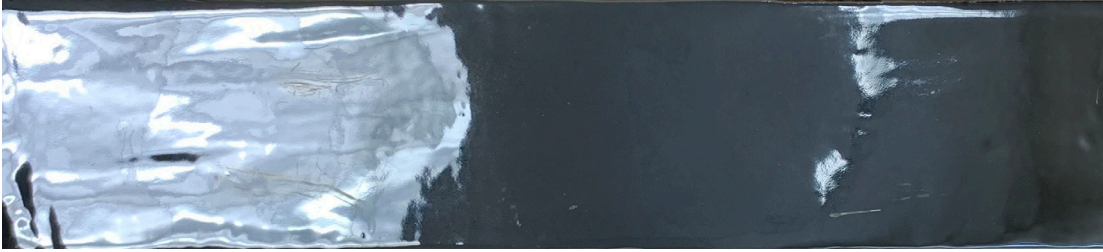

Looking for a signature wow wall moment? Look no further than Luxo™ ceramic tile. Each tile features the beauty of a unique metallic mirror effect – think of the subtle shimmer of color seen in a bubble, the fascination with vintage lucite furnishings, even the bold strokes of blues and greens in a rainbow. Creativity at your fingertips with four colorways.

LUXO™  
*Glazed Ceramic*

Opaque

Silver

Gold

Black

Sizes					
	3" x 12" 2.95" x 11.85"				
Thickness	9.5mm				
Grout Joint Recommendation	1/8"				
Testing	Breaking Strength C648	Chemical Resistance C650	Water Absorption C373	Scratch Hardness MOHS	Shade Variation Rating
Results*	>125 lbf	Resistant	<20.0%	3	V4

Due to the unique metallic mirror effect of this product, viewing physical samples before ordering is highly recommended.

-  **Sustainability Attributes**
- Health Product Declaration (HPD) provided upon request
  - Product Packaging is 100% recyclable
  - VOC Free