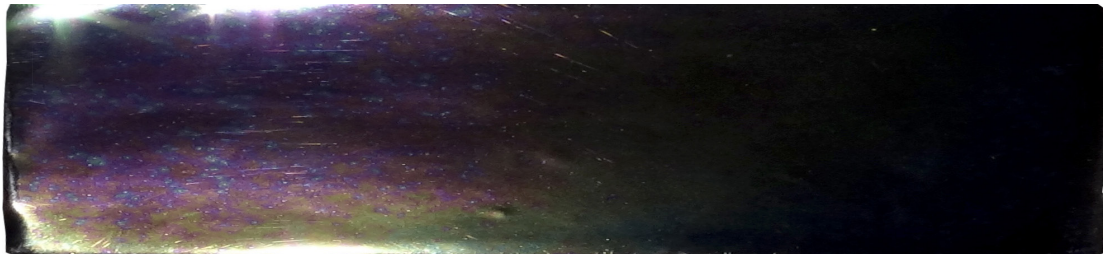

Looking for a signature wow wall moment? Look no further than Luxo™ ceramic tile. Each tile features the beauty of a unique metallic mirror effect – think of the subtle shimmer of color seen in a bubble, the fascination with vintage lucite furnishings, even the bold strokes of blues and greens in a rainbow. Creativity at your fingertips with four colorways.

LUXO™  
*Glazed Ceramic*

Opaque

Silver

Gold

Black

Sizes					
	3" x 12" 2.95" x 11.85"				
Thickness	9.5mm				
Grout Joint Recommendation	1/8"				
Testing	Breaking Strength C648	Chemical Resistance C650	Water Absorption C373	Scratch Hardness MOHS	Shade Variation Rating
Results*	>125 lbf	Resistant	<20.0%	3	V4

Due to the unique metallic mirror effect of this product, viewing physical samples before ordering is highly recommended.

-  **Sustainability Attributes**
- Health Product Declaration (HPD) provided upon request
  - Product Packaging is 100% recyclable
  - VOC Free