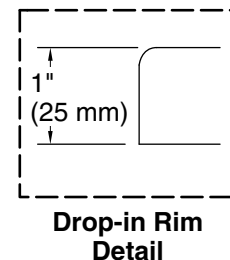

KALLISTA®

Perfect by KALLISTA Small Rectangular Bathtub P50047-00

Features

- A selection of products within this collection is in stock and ready to ship. Please visit kallista.com/resources/#ReadyToShip for the complete list of Ready-to-Ship products and finishes
- Constructed of acrylic
- Drop-in or undermount installation
- Recommended drain assembly (P21932-00) and drain trim kit (P21930-00 or P21931-00) sold separately
- 60" (1524 mm) total length
- 32" (813 mm) total width
- 22" (559 mm) total height
- Optional under-mount installation kit (P50048-00-NA) sold separately

KALLISTA

Perfect by KALLISTA Small Rectangular Bathtub P50047-00

No change in measurements if connected with drain illustrated. (K-P21587)

Technical Information

All product dimensions are nominal.

Drain location: Center