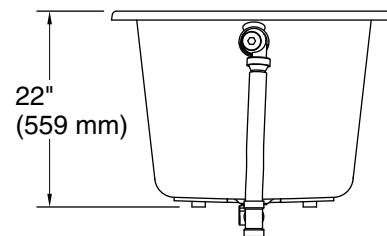

KALLISTA®

Perfect by KALLISTA Small Rectangular Bathtub P50047-00

Features

- A selection of products within this collection is in stock and ready to ship. Please visit kallista.com/resources/#ReadyToShip for the complete list of Ready-to-Ship products and finishes
- Constructed of acrylic
- Drop-in or undermount installation
- Recommended drain assembly (P21932-00) and drain trim kit (P21930-00 or P21931-00) sold separately
- 60" (1524 mm) total length
- 32" (813 mm) total width
- 22" (559 mm) total height
- Optional under-mount installation kit (P50048-00-NA) sold separately

KALLISTA

Perfect by KALLISTA Small Rectangular Bathtub P50047-00

No change in measurements if connected with drain illustrated. (K-P21587)

Technical Information

All product dimensions are nominal.

Drain location: Center