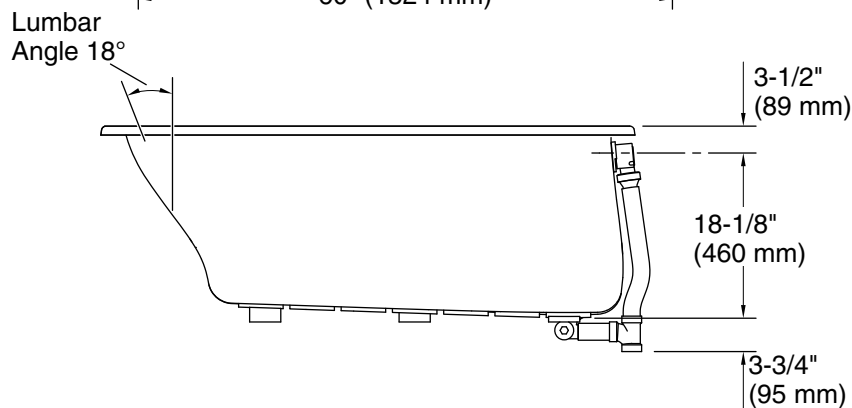

KALLISTA®

Perfect by KALLISTA Small Rectangular Bathtub P50047-00

Features

- A selection of products within this collection is in stock and ready to ship. Please visit kallista.com/resources/#ReadyToShip for the complete list of Ready-to-Ship products and finishes
- Constructed of acrylic
- Drop-in or undermount installation
- Recommended drain assembly (P21932-00) and drain trim kit (P21930-00 or P21931-00) sold separately
- 60" (1524 mm) total length
- 32" (813 mm) total width
- 22" (559 mm) total height
- Optional under-mount installation kit (P50048-00-NA) sold separately

KALLISTA

Perfect by KALLISTA Small Rectangular Bathtub P50047-00

No change in measurements if connected with drain illustrated. (K-P21587)

Technical Information

All product dimensions are nominal.

Drain location: Center