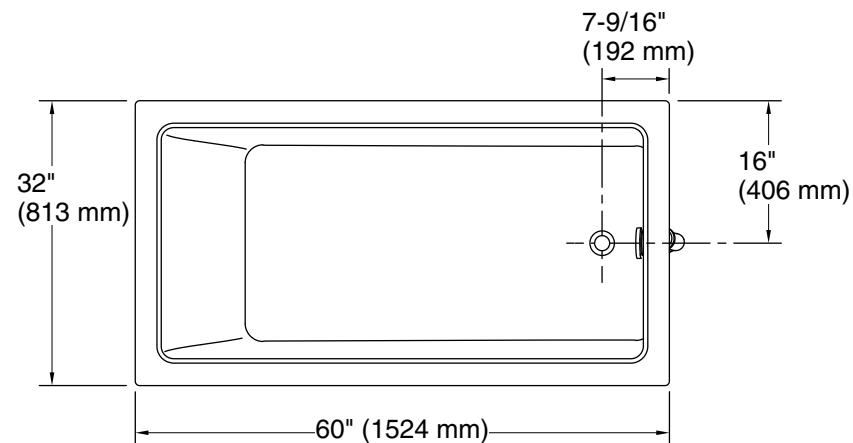

KALLISTA®

Perfect by KALLISTA Small Rectangular Bathtub P50047-00

Features

- A selection of products within this collection is in stock and ready to ship. Please visit kallista.com/resources/#ReadyToShip for the complete list of Ready-to-Ship products and finishes
- Constructed of acrylic
- Drop-in or undermount installation
- Recommended drain assembly (P21932-00) and drain trim kit (P21930-00 or P21931-00) sold separately
- 60" (1524 mm) total length
- 32" (813 mm) total width
- 22" (559 mm) total height
- Optional under-mount installation kit (P50048-00-NA) sold separately

KALLISTA

Perfect by KALLISTA Small Rectangular Bathtub P50047-00

No change in measurements if connected with drain illustrated. (K-P21587)

Technical Information

All product dimensions are nominal.

Drain location: Center