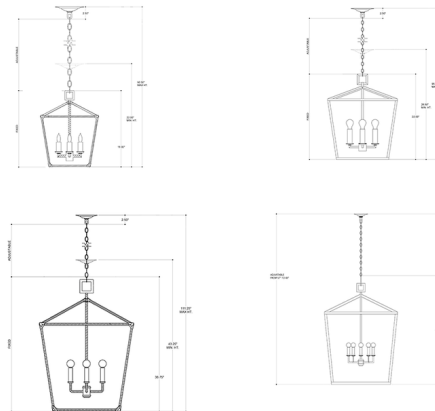

CLICK TO VIEW PRODUCT

Notes: