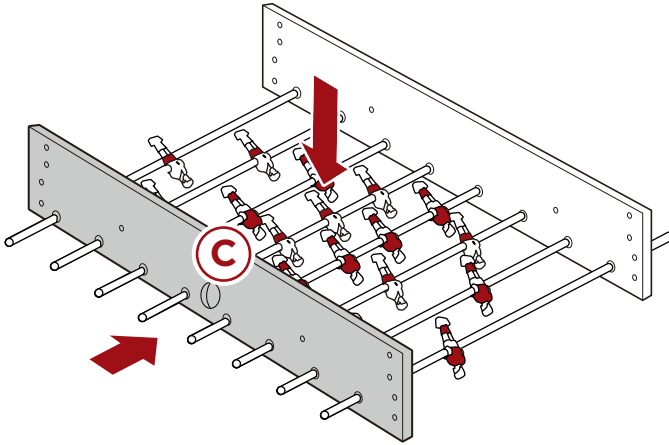

Make sure that the ends with a hole are arranged on the same side.

2

Slide four **part B away player rods** with eight **part 1 rubber spacers** and eight **part 2 plastic washers** into the designated holes.

3

Confirm that the rods are arranged correctly and the players face the same team direction.

NOTE: The figures and table are upside down in this diagram.

PRODUCT ASSEMBLY

4

Slide the other **part C side panel** onto the rods.

5

Attach one **part F end panel** with four **part 6 bolts** and four **part 5 washers**.

Flip the **part D playfield** upside down and slide it into the slots of the **part C side panels**.

PRODUCT ASSEMBLY