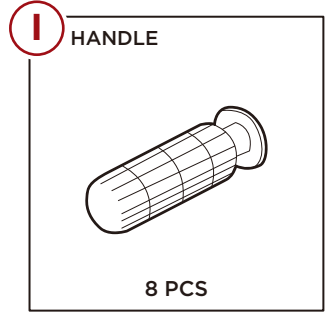

SHORT
SCREW

8 PCS

10

END CAP

8 PCS

PARTS

PRODUCT ASSEMBLY

1