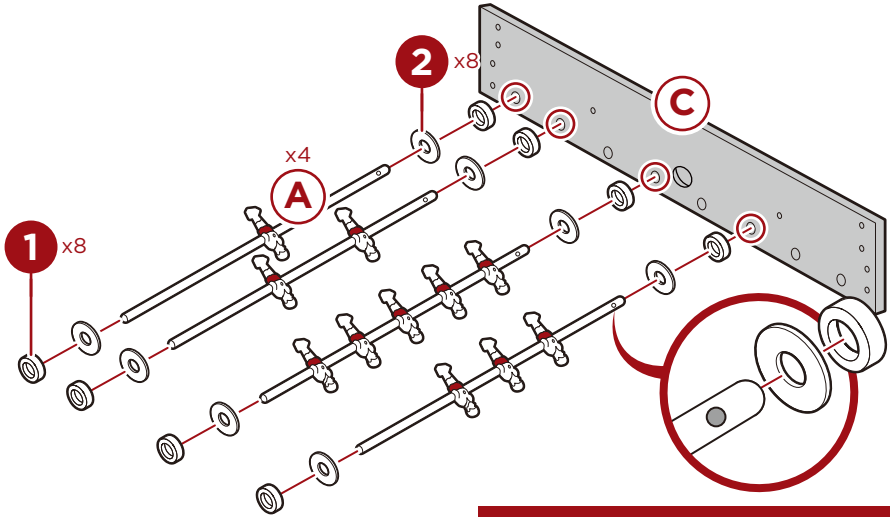

SHORT
SCREW

8 PCS

10

END CAP

8 PCS

PARTS

PRODUCT ASSEMBLY

1

Place a **part C side panel** with the ball entry hole closer to the floor.

Slide four **part A home player rods** with eight **part 1 rubber spacers** and eight **part 2 plastic washers** into the designated holes.