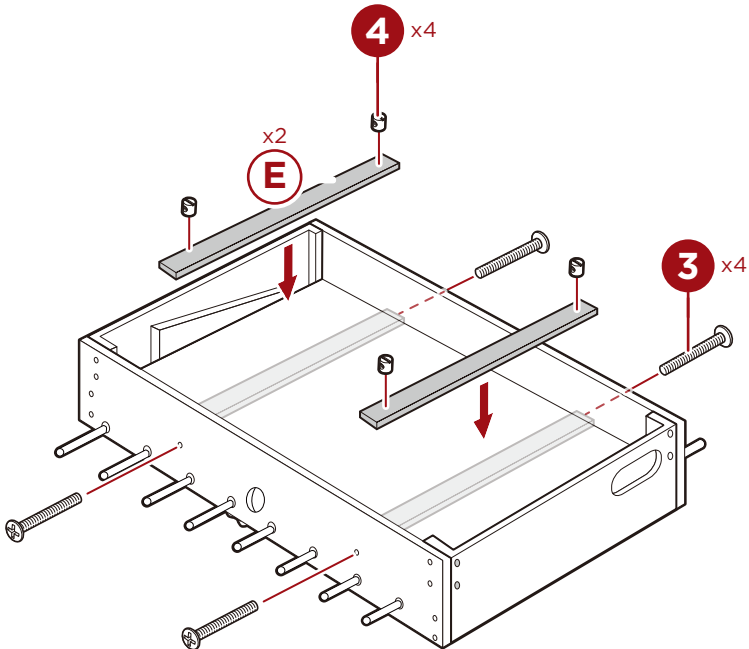

3

Confirm that the rods are arranged correctly and the players face the same team direction.

NOTE: The figures and table are upside down in this diagram.

PRODUCT ASSEMBLY

4

Slide the other **part C side panel** onto the rods.

5

Attach one **part F end panel** with four **part 6 bolts** and four **part 5 washers**.

Flip the **part D playfield** upside down and slide it into the slots of the **part C side panels**.

PRODUCT ASSEMBLY

6

Attach the other **part F** end panel with four **part 6** bolts and four **part 5** washers.

7

Attach two **part E** supports with four **part 3** screws and four **part 4** nuts.

PRODUCT ASSEMBLY

8

Insert four **part G legs** into the corners.