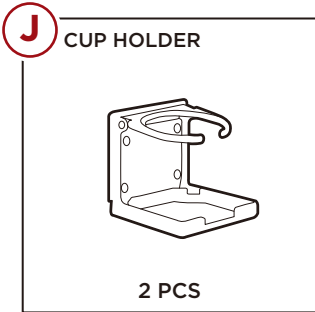

SHORT
SCREW

8 PCS

10

END CAP

8 PCS

PARTS

PRODUCT ASSEMBLY

1

Place a **part C side panel** with the ball entry hole closer to the floor.

Slide four **part A home player rods** with eight **part 1 rubber spacers** and eight **part 2 plastic washers** into the designated holes.