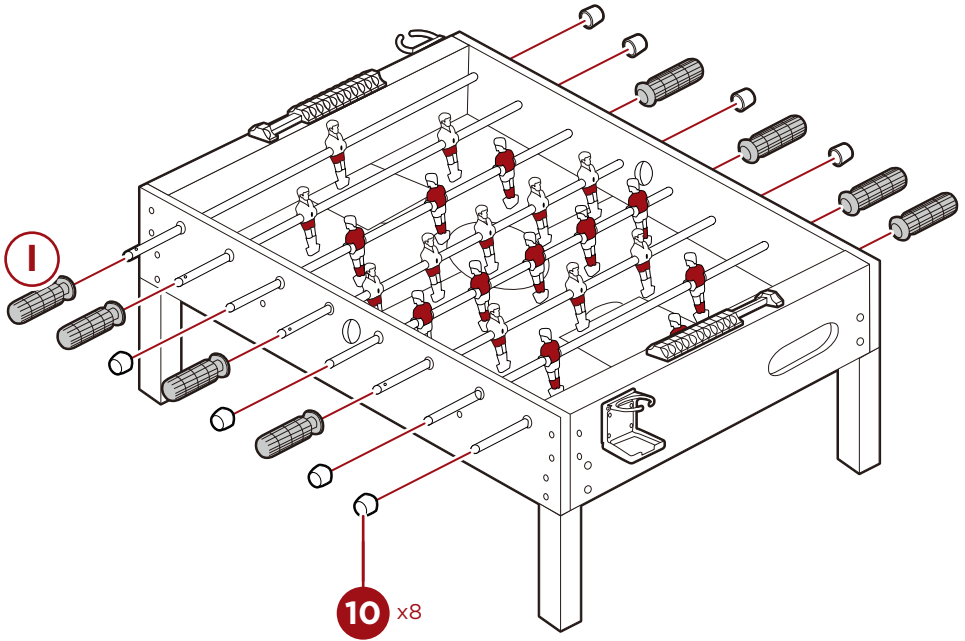

Place two **part H support bars** between the legs.

Attach the legs with sixteen **part 6 bolts** and sixteen **part 5 washers**.

9

Screw in four **part 7 feet**.

PRODUCT ASSEMBLY

10

Carefully flip the table over.

Attach two **part J cup holders** with eight **part 9 screws**.

NOTE: Do not lift the table while holding onto the rods.

11

Attach two **part K scorers** with four **part 8 screws**.

PRODUCT ASSEMBLY

12

Slide eight **part I handles** onto the ends of rods with a hole.

Slide eight **part 10 end caps** onto the ends of rods without a hole.

A drop of liquid soap may help the handles slide on.

Earn points while you shop. Join today!

bestchoiceproducts
rewards

Join | Earn | Redeem