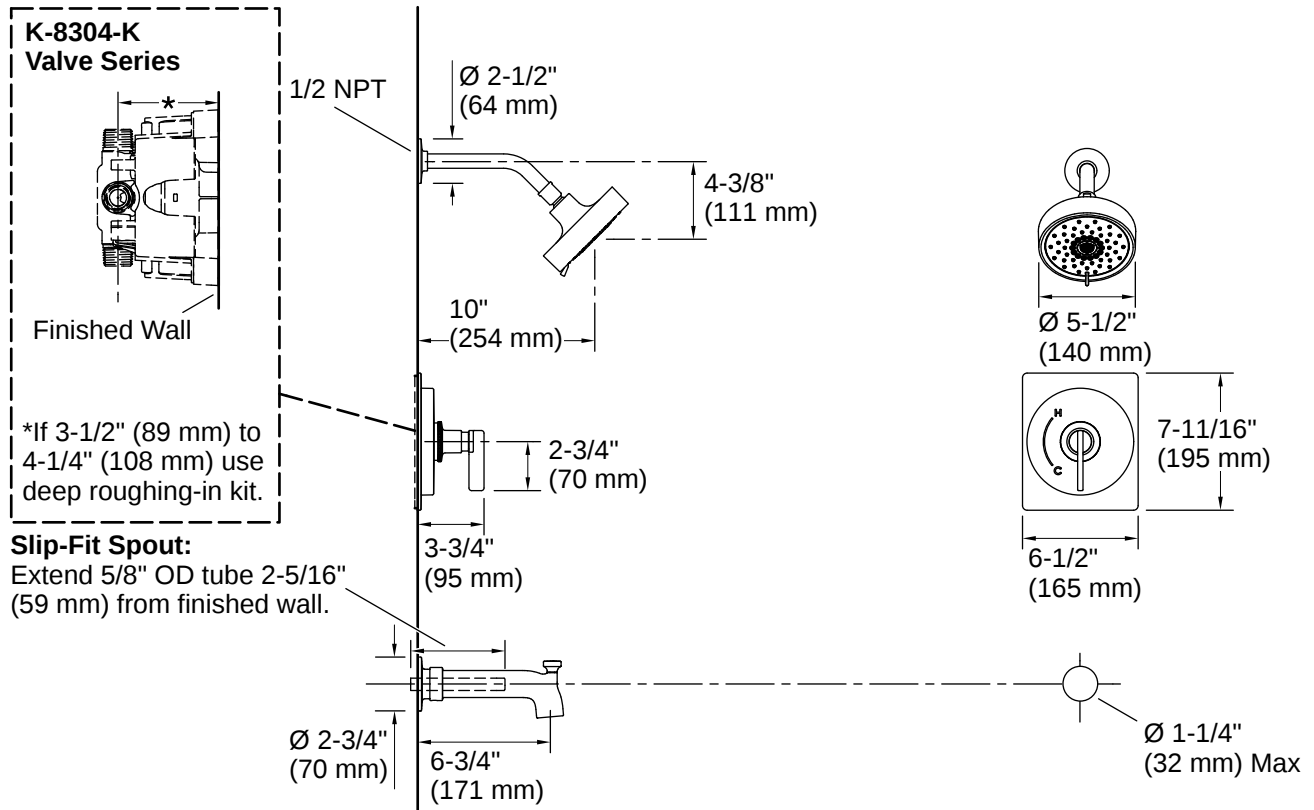

Installation Notes

Install this product according to the installation instructions.