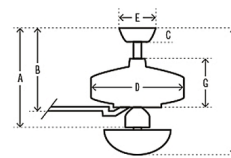

- A 12.76 in (Low 11.76 in Angled 45.76 in)
- B 10.2 in (Low 9.2 in Angled 43.2 in)
- C 2.75 in
- D 10.91 in
- E 6.5 in
- F 12.76 in (Low 11.76 in Angled 45.76 in)
- G 6.43 in