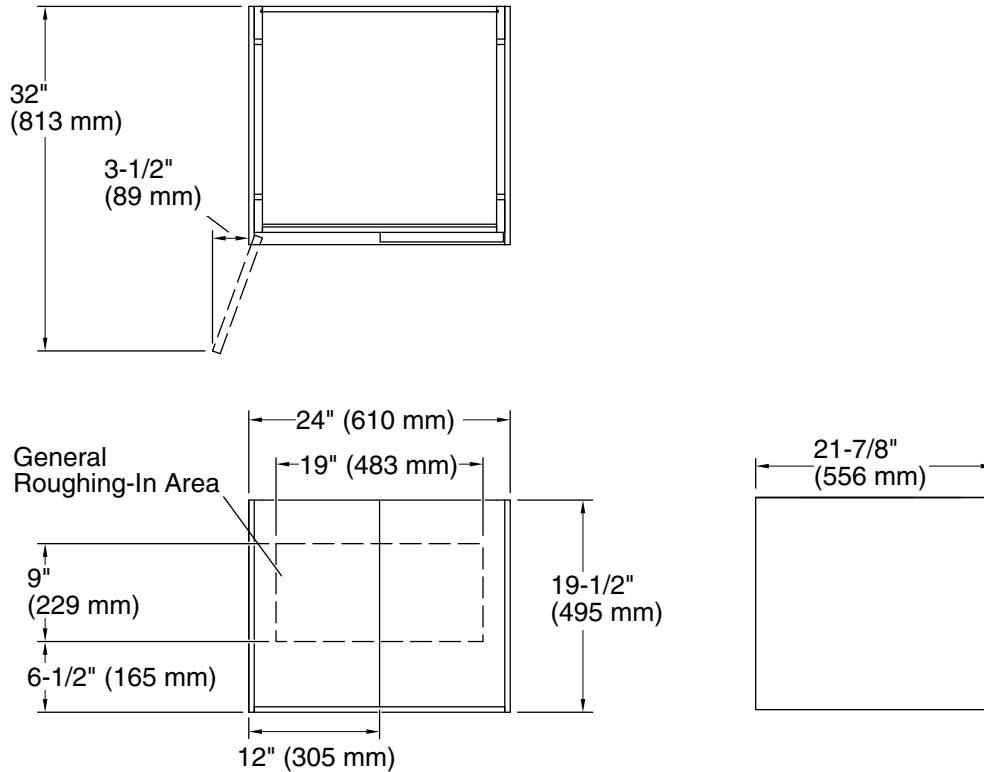

## Technical Information

All product dimensions are nominal.

Vanity type: Wall-mount

Lighting included: No