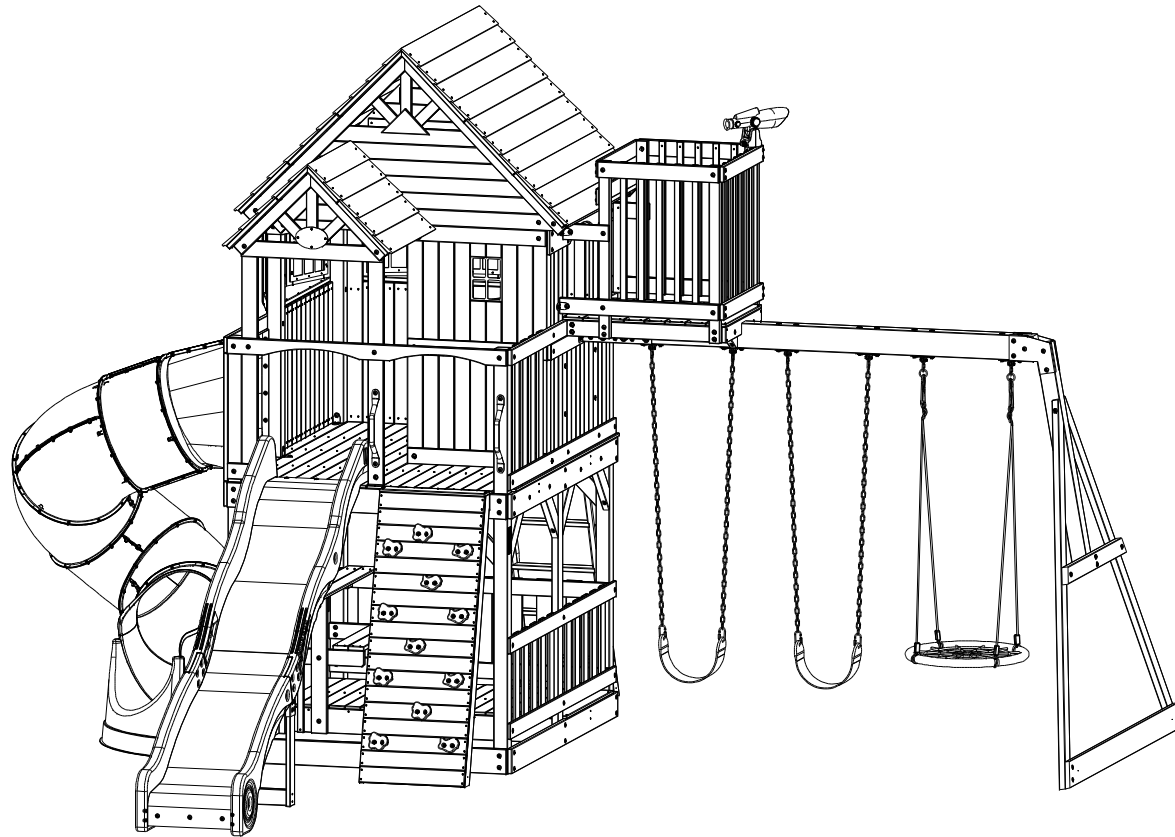

DRAWN BY WKS	DESCRIPTION 2001015 SKYFORT WITH TUBE SLIDE	
DATE 4/9/2019	PART NUMBER 2001015 SKYFORT WITH TUBE SLIDE	REV

DRAWN BY WKS		DESCRIPTION 2001015 SKYFORT WITH TUBE SLIDE	
DATE 4/9/2019	PART NUMBER 2001015 SKYFORT WITH TUBE SLIDE	REV	

DRAWN BY WKS	DESCRIPTION 2001015 SKYFORT WITH TUBE SLIDE	
DATE 4/9/2019	PART NUMBER 2001015 SKYFORT WITH TUBE SLIDE	REV

Part Number

2001015 SKYFORT WITH TUBE SLIDE

Sheet

4 OF 4

<small>DRAWN BY</small> WKS	<small>DESCRIPTION</small> 2001015 SKYFORT WITH TUBE SLIDE	
<small>DATE</small> 4/9/2019	<small>PART NUMBER</small> 2001015 SKYFORT WITH TUBE SLIDE	<small>REV</small>