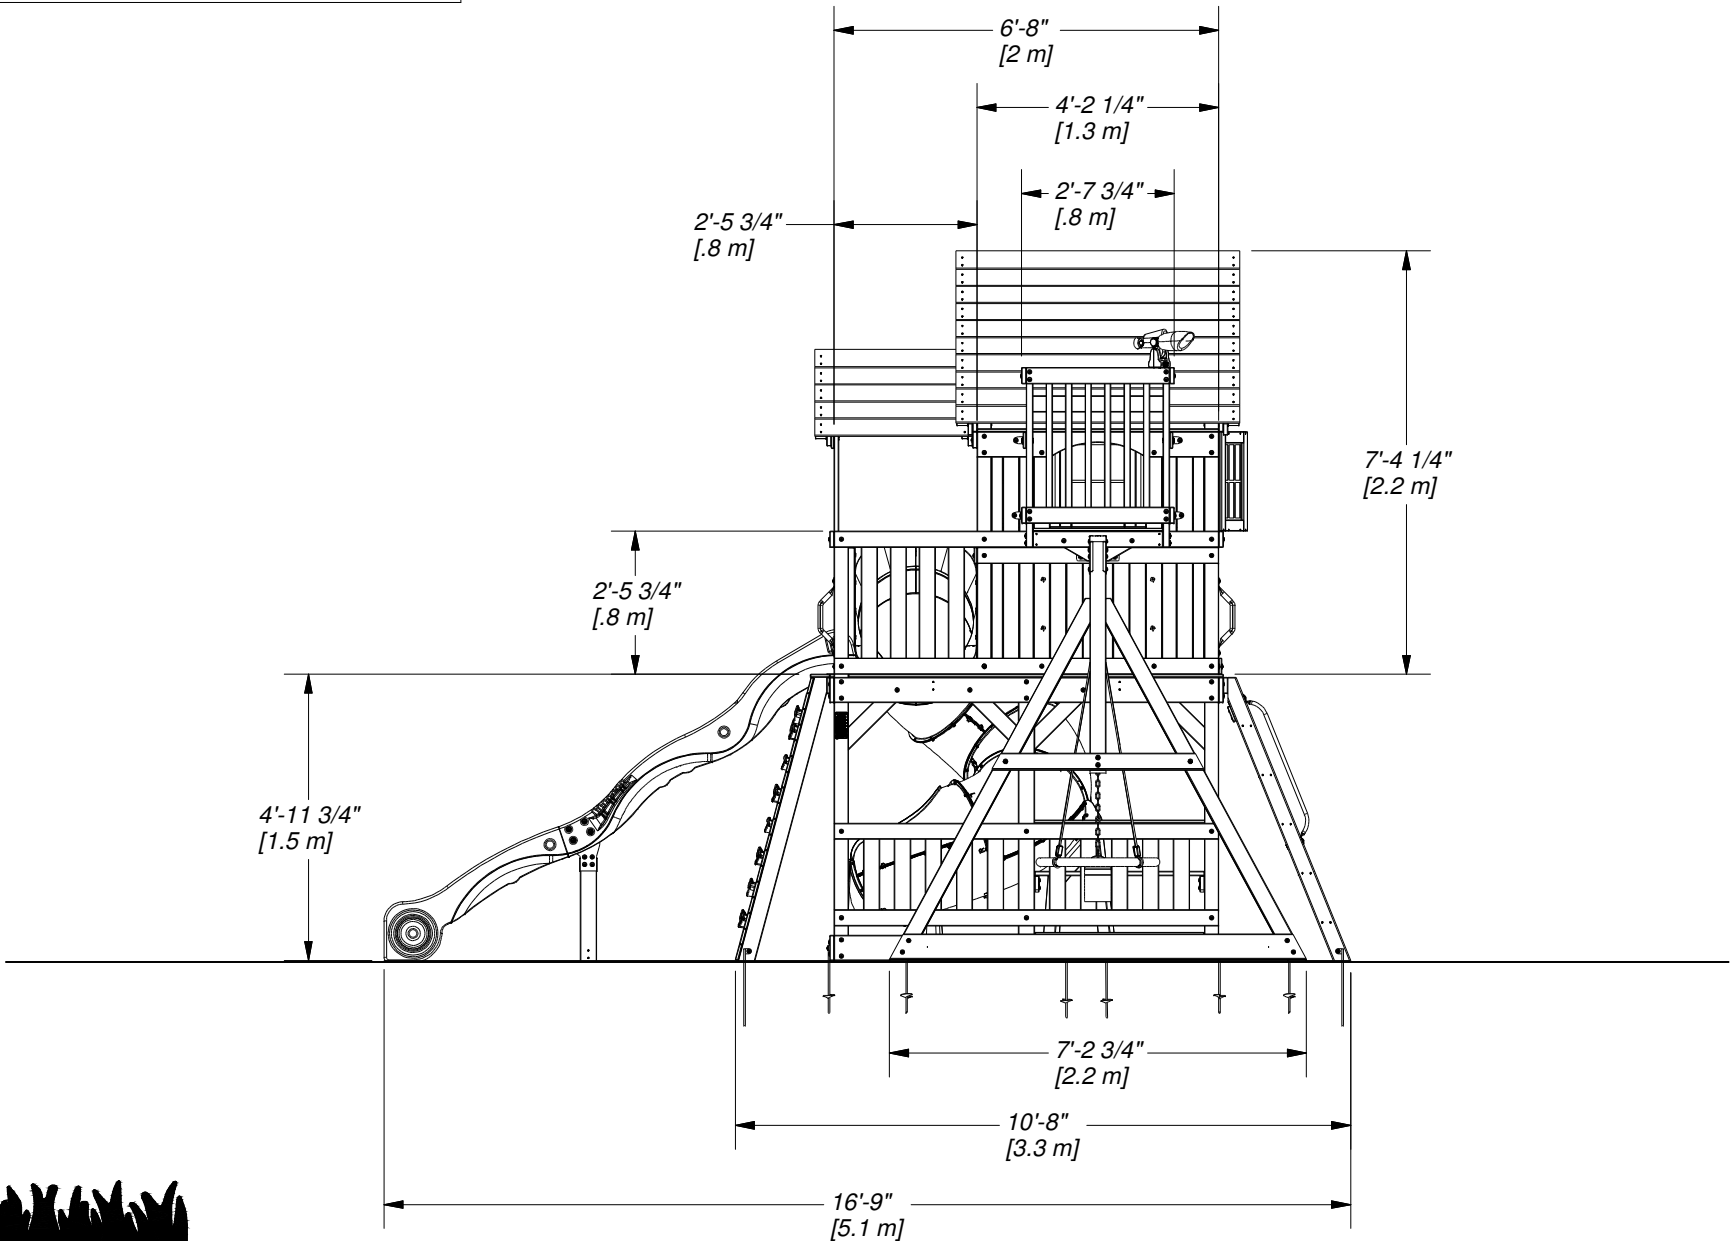

DRAWN BY WKS	DESCRIPTION 2001015 SKYFORT WITH TUBE SLIDE	
DATE 4/9/2019	PART NUMBER 2001015 SKYFORT WITH TUBE SLIDE	REV

DRAWN BY WKS		DESCRIPTION 2001015 SKYFORT WITH TUBE SLIDE	
DATE 4/9/2019	PART NUMBER 2001015 SKYFORT WITH TUBE SLIDE	REV	

DRAWN BY WKS	DESCRIPTION 2001015 SKYFORT WITH TUBE SLIDE	
DATE 4/9/2019	PART NUMBER 2001015 SKYFORT WITH TUBE SLIDE	REV

Part Number

2001015 SKYFORT WITH TUBE SLIDE

Sheet

4 OF 4

<small>DRAWN BY</small> WKS	<small>DESCRIPTION</small> 2001015 SKYFORT WITH TUBE SLIDE	
<small>DATE</small> 4/9/2019	<small>PART NUMBER</small> 2001015 SKYFORT WITH TUBE SLIDE	<small>REV</small>