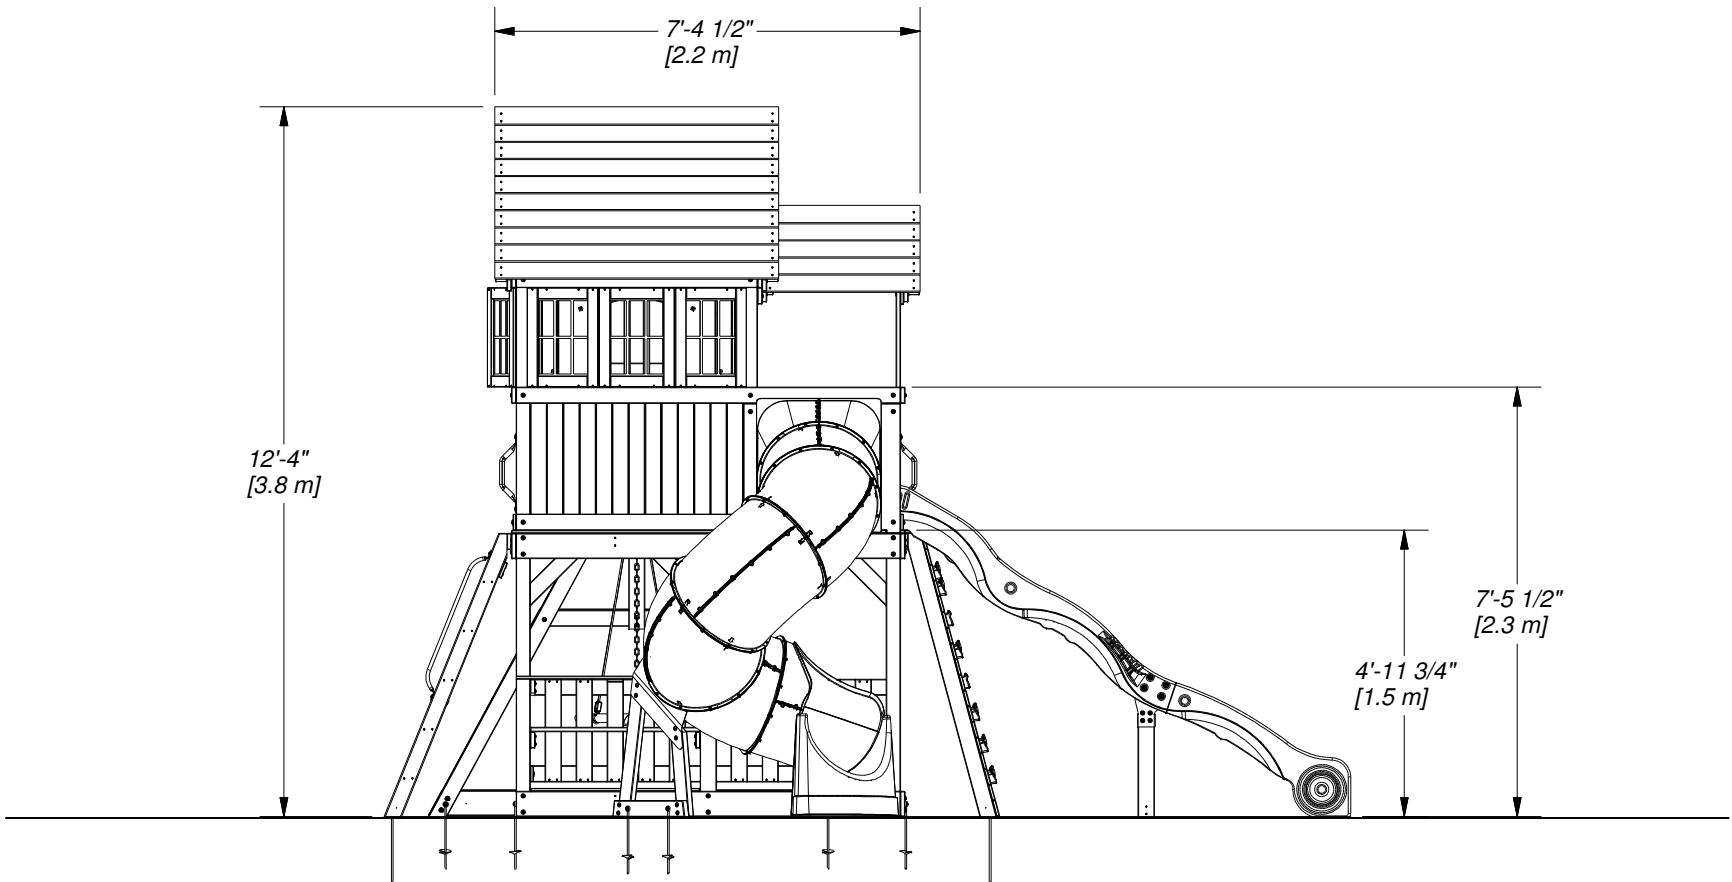

DRAWN BY WKS	DESCRIPTION 2001015 SKYFORT WITH TUBE SLIDE	
DATE 4/9/2019	PART NUMBER 2001015 SKYFORT WITH TUBE SLIDE	REV

DRAWN BY WKS		DESCRIPTION 2001015 SKYFORT WITH TUBE SLIDE	
DATE 4/9/2019	PART NUMBER 2001015 SKYFORT WITH TUBE SLIDE	REV	

DRAWN BY WKS	DESCRIPTION 2001015 SKYFORT WITH TUBE SLIDE	
DATE 4/9/2019	PART NUMBER 2001015 SKYFORT WITH TUBE SLIDE	REV

Part Number

2001015 SKYFORT WITH TUBE SLIDE

Sheet

4 OF 4

<small>DRAWN BY</small> WKS	<small>DESCRIPTION</small> 2001015 SKYFORT WITH TUBE SLIDE	
<small>DATE</small> 4/9/2019	<small>PART NUMBER</small> 2001015 SKYFORT WITH TUBE SLIDE	<small>REV</small>