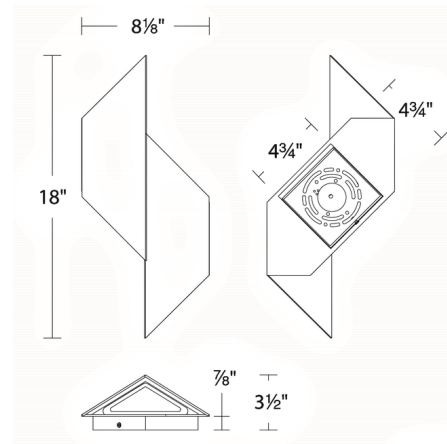

Description

Put a new slant on your outdoor space's decor with the Alternate Outdoor Wall Light. With a unique, angular silhouette, Alternate will make a bold statement wherever it is placed. Light from the integrated LED is directed up and downward to create dramatic lighting. Must be mounted vertically. The diamond-shaped backplate can cover a 4 inch round or smaller junction box. Dimmable 100% to 10% with ELV dimmers. Note: Fixture will be preset at selected color temperature but can be toggled between 3000K, 3500K, or 4000K prior to installation via a CCT-select switch in the canopy.

Specifications

COLOR N/A
BODY FINISH Black
WATTAGE 12W
DIMMER Low Voltage Electronic
DIMENSIONS 8.13"W x 18"H x 3.5"D
INTEGRATED LED MODULE 1 x LED/12W/120-277V LED

Technical Information

LAMP LIFE 52000 hours
COLOR RENDERING 90 CRI
LAMP COLOR CCT Select
LUMENS/WATT 8.58
LUMINOUS FLUX 103 lumens