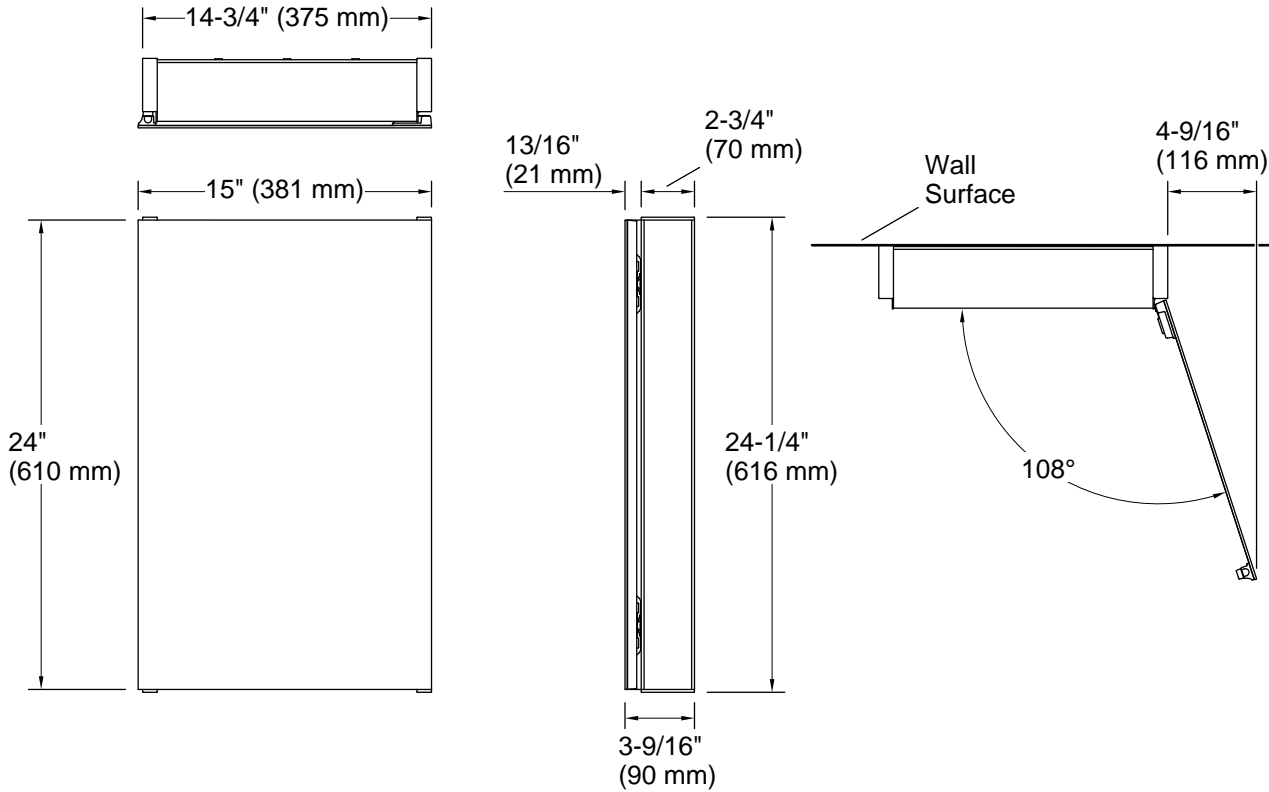

Features

- Innovative staggered shelf layout fits tall and short items
- Deep shelves hold large containers
- Low-profile design hugs the wall for a clean look
- Mirror-front door with reflective mirrored interior
- Three fixed shelves—one full width and two partial
- Two-way adjustable hinges with 108° opening capability for easy cabinet access

Material

- Rustproof aluminum

Installation

- Easy surface-mount installation—no wall cutting
- Reversible: install as left- or right-hinge swing
- Includes mounting hardware
- Includes reversible side panel kit (white / grey) to match your decor

Color	Code	Description
-------	------	-------------

	DA1	Dark Anodized Aluminum
---	-----	------------------------

Technical Information

All product dimensions are nominal.

- Wood type: Medium-density fiberboard
- Vanity type: Wall-mount
- Mirror type: Wall-mount

Notes

Install this product according to the installation instructions.

When determining the height of the cabinet, ensure the mirrored door will clear all obstacles (such as a faucet). A minimum distance of 3" (76 mm) is required.