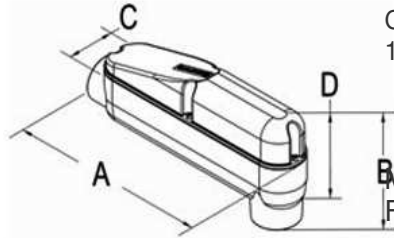

Aluminum

Images

Application

Mogul style conduit body for use with threaded Rigid/IMC Conduit. Suitable for use in wet locations. Max wire fill 3-1000 MCM THHN, THWN, XHHW. Meets NEC 6X Rule.

Product Information

Dimension A in Inches: 29.12
Dimension B in Inches: 11.94
Dimension C in Inches: 5.63
Dimension D in Inches: 9.94

Catalog ID: MLB-50

UPC Number: 781747441508

Description: Conduit Body, Mogul, Aluminum, Size 4 Inch

Application: Mogul style conduit body for use with threaded Rigid/IMC Conduit. Suitable for use in wet locations. Max wire fill 3-1000 MCM THHN, THWN, XHHW. Meets NEC 6X Rule.

Trade Size: 4"

Std Pkg Qty: 1