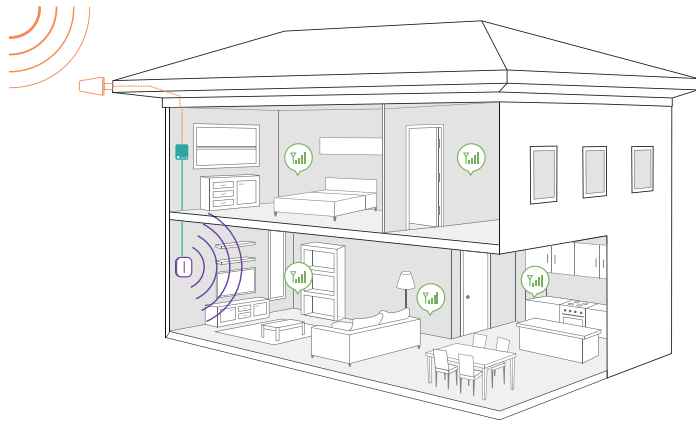

Kit Includes

Coverage Area

IF YOUR OUTSIDE SIGNAL IS	YOUR BOOSTED SIGNAL MAY BE
●●●●● -89 AND LOWER About 5 bars	UP TO 7,500 sq. ft.
●●●●○ -90 dB About 3 to 4 bars	UP TO 4,000 sq. ft.
●●○○○ -100 dB About 1 to 2 bars	UP TO 2,000 sq. ft.
○○○○○ No existing	A signal booster likely will not work

Installation

- 1 Receives signal:** The outside antenna reaches out to access the existing strong outdoor cell signal and delivers it indoors to the booster.
- 2 Boost signal:** The booster receives the signal, amplifies it, and serves as a relay between your phone and the nearest cell tower.
- 3 Broadcasts signal:** Your devices get a stronger signal, and calls and data are fed through the booster back to the network.