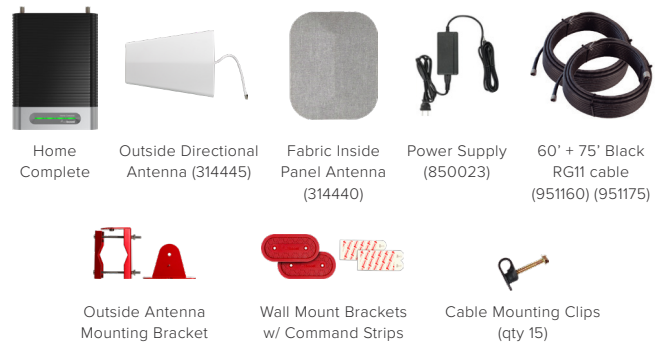

Kit Includes

Coverage Area

IF YOUR OUTSIDE SIGNAL IS	YOUR BOOSTED SIGNAL MAY BE
●●●●● -89 AND LOWER About 5 bars	UP TO 7,500 sq. ft.
●●●●○ -90 dB About 3 to 4 bars	UP TO 4,000 sq. ft.
●●○○○ -100 dB About 1 to 2 bars	UP TO 2,000 sq. ft.
○○○○○ No existing	A signal booster likely will not work

Specifications

SKU NUMBER	470145*	
FREQUENCIES	Band 12/17	700 MHz
	Band 13	700 MHz
	Band 5	850 MHz
	Band 4	1700/2100 MHz
	Band 25/2	1900 MHz
MAX GAIN	72 dB	
IMPEDANCE	75 Ohm	
POWER	110-240V AC, 50-60 Hz, 20 W	
CONNECTORS	F-Female	
BOOSTER DIMENSIONS	8.25 x 6 x 2.4 in	
BOOSTER WEIGHT	1.55 lbs