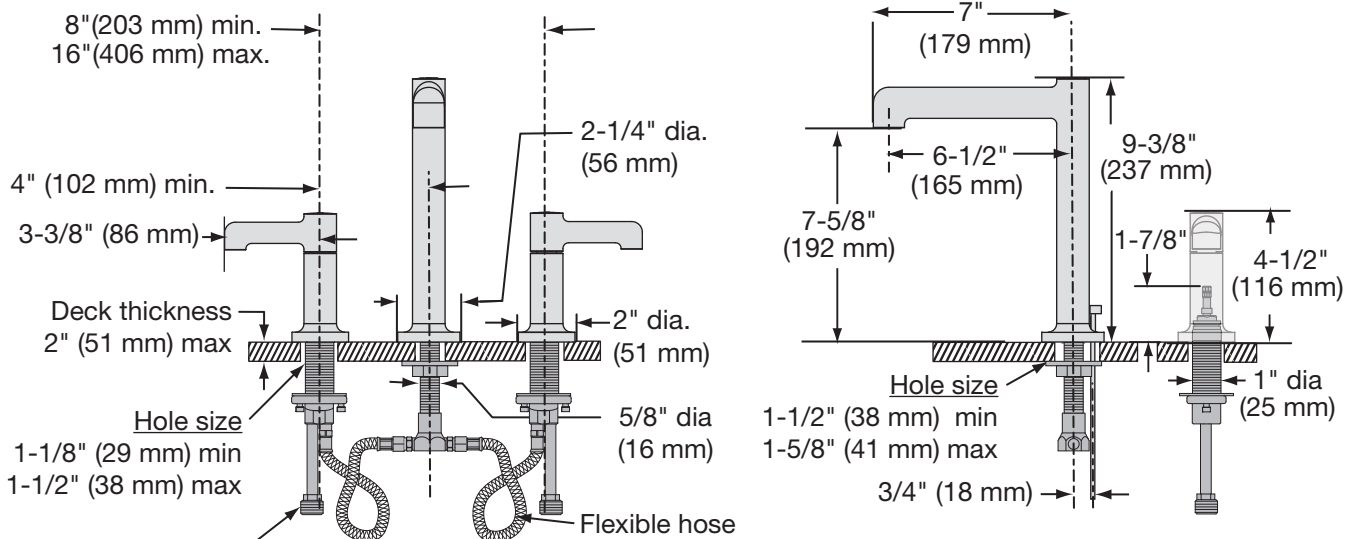

### Feature Highlights

- Two handle Widespread Lavatory Faucet with quarter turn ceramic control components
- 8 - 16 inch centers for mounting
- Braided hoses
- Pop-up drain and lift rod assembly
- Aerator, 2.2 gpm flow rate (8.3 L/min)  
*Optional lower flow rate restrictor available*
- Polished chrome finish

## Dimensions Museo Widespread Lavatory Faucet, SLW-5312 Series

**Note:** Dimensions subject to change without notice.