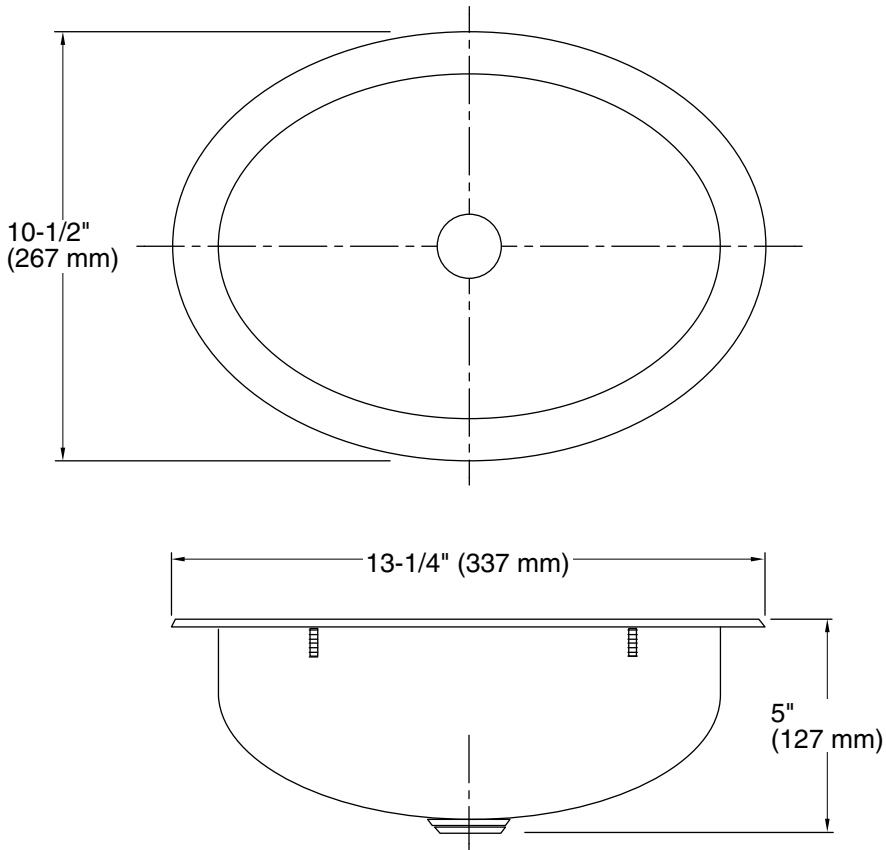

Features

- Vinyl construction
- For use with drop-in baths
- Includes vinyl bead and corresponding pressure-sensitive sealing tape

Codes/Standards

None Applicable

KOHLER® One-Year Limited Warranty

See website for detailed warranty information.

Available Colors/Finishes

Color tiles intended for reference only.

Color	Code	Description
-------	------	-------------

	0	White
---	---	-------

Technical Information

All product dimensions are nominal.

Material: Plastic