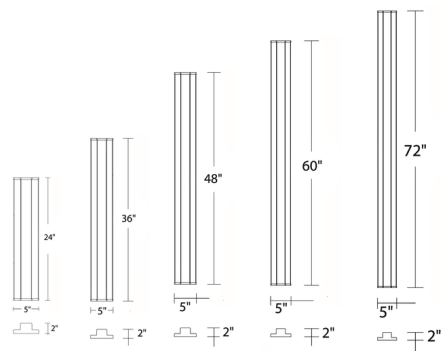

Lightology

lightology.com
866-954-4489
05-22-26

Project: _____

Company: _____

Location: _____ Fixture Type: _____

SPEC #: **WAC1206406**

Approved On: _____ Approved By: _____

Revels Outdoor Wall Light

By WAC Lighting

Description

The Revels Outdoor Wall Light features a sleek, minimalist design balanced with geometric precision. Light from the integrated LED is directed to the sides of the fixture through polycarbonate diffusers, which creates a striking contrast with Revels' black finish. The simple rectangular silhouette gives the fixture a distinctly modern expression. May be mounted horizontally or vertically. Dimmable 100% to 10% with ELV dimmers. Note: Fixture will be preset at selected color temperature but can be toggled between 3000K, 3500K, or 4000K prior to installation via a CCT-select switch in the canopy.

Specifications

COLOR . . . . . N/A
BODY FINISH . . . . . Black
WATTAGE 17W
DIMMER . . . . . Low Voltage Electronic
DIMENSIONS . . . . . 5"W x 36"H x 2"D
INTEGRATED LED MODULE . . . . . 1 x LED/17W/120V LED

Technical Information

LAMP LIFE . . . . . 54000 hours
COLOR RENDERING . . . . . 90 CRI
LAMP COLOR . . . . . CCT Select
LUMENS/WATT 15.06
LUMINOUS FLUX . . . . . 256 lumens

Shown in black

CLICK TO VIEW PRODUCT

Notes: