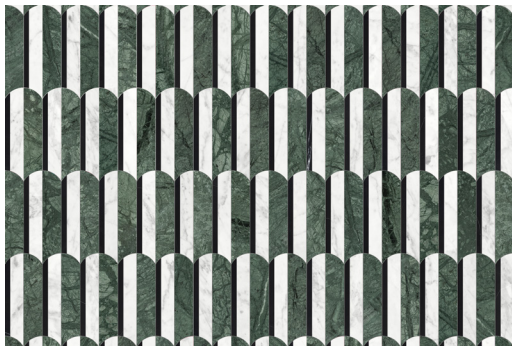

11" x 12" HYDROS