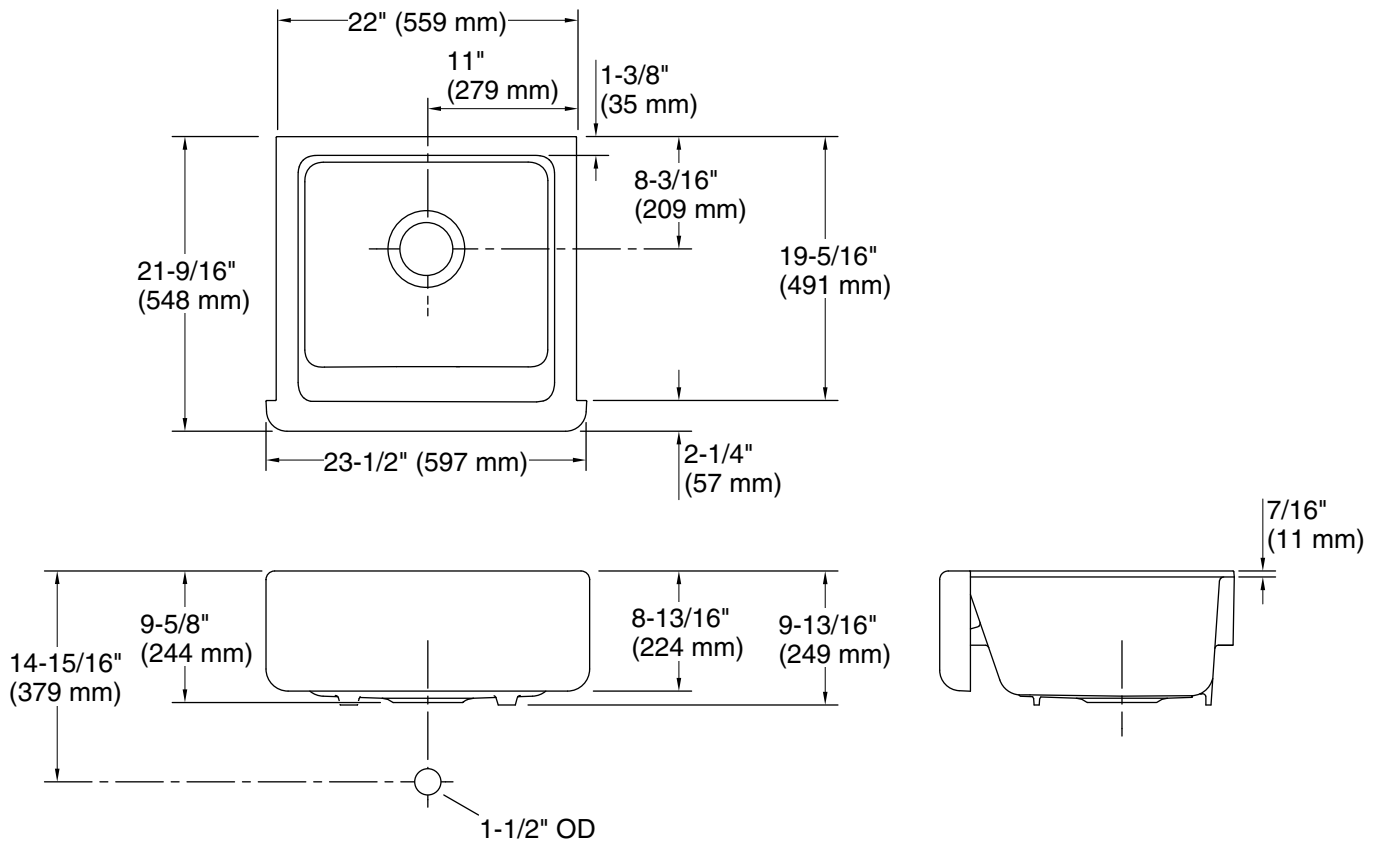

## Features

- Fits minimum 24" (610 mm) apron sink base cabinet
- Single bowl
- 9" (229 mm) depth provides generous workspace
- Self-Trimming® apron overlaps cabinet face for easy installation and beautiful results

## Technical Information

All product dimensions are nominal.

Basin configuration: Single Bowl

Min. base cabinet width: 24" (610 mm)

Bowl area (Only): Length: 18-13/16" (477 mm)  
 Width: 18-1/16" (459 mm)  
 Bowl depth: 9" (229 mm)  
 Water depth: 9" (229 mm)

Drain hole: 3-5/8" (92 mm)

Template: 1247417, required, included  
 1239229-7, required, included