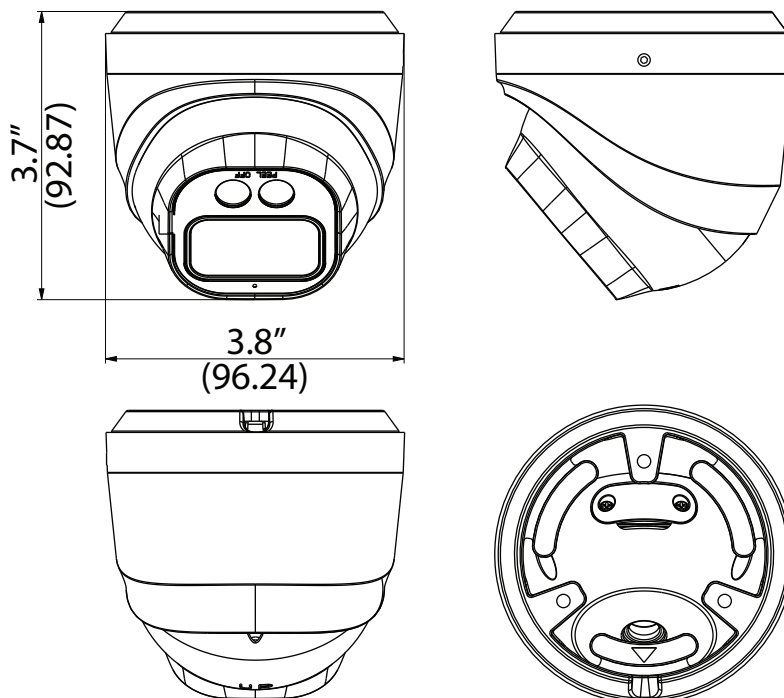

2MP TVI Turret IR Light Camera

TVI2T-NC

Specifications

Camera	TVI2T-NC
Lens	2.8mm
Active Pixel	1920*1080
SYNC.	Internal
Resolution	1080P
IR led	2pcs Array IR LED
VIDEO.OUT	A/C/T/CVBS
Minimum Illumination	0.005Lux(F1.2)
S/N Ratio	48dB(min)(AGC closed)
DWDR	CLOSE/OPEN
3DNR	AUTO/MANUAL(0-10)
AWB	GRAY WORLD/PRO/MWB
EXPOSURE MODE	GLOBAL/BLC
OSD	Yes
Language	Eng/Chin1/Chin2/Pycc/esp/Fran/POL/ITAL/PORT/Japan/Korean/E^^HN
Day/Night	Ext /AUTO /Color/MONO
Power Input	DC12V± 1V
Power Dissipation	300mA
Transmission distance	75-5 300M
Operation Temperature	Temperature -45 ~ +55 ,Humidity less than 85%RH
Dimension	32*32/38*38*1.6(H)

Dimensions

Warranty

All Illumivue products come with a 3-year limited liability warranty. This warranty includes parts and labor repairs on all components found to be defective in material or workmanship under normal conditions of use. This warranty shall not apply to products which have been abused, modified, or disassembled. Warranty items only by authorized resellers. Warranty not eligible for products purchased through non-authorized online sellers.