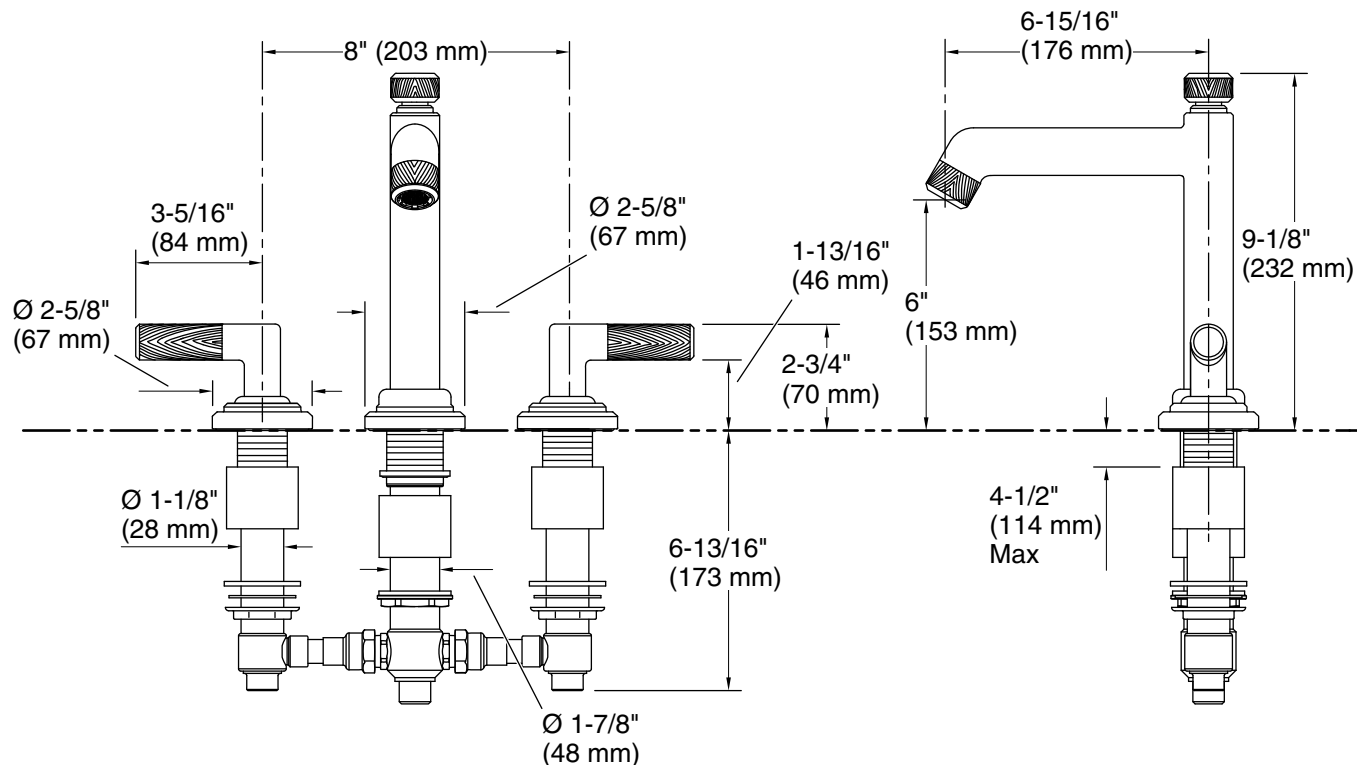

### Features

- High-quality solid-brass construction for durability and reliability
- Widespread bath faucet for 8" (203 mm) - 26" (660 mm) centers
- Required rough-in sold separately (P19304-00-NA)
- Required handshower and handshower trim sold separately
- Spout reach is 6-15/16" (176 mm)

### Technical Information

All product dimensions are nominal.

Faucet flow rate: 10.75 gal/min (40.7 l/min)

Spout:

Spout reach: 6-15/16" (176 mm)