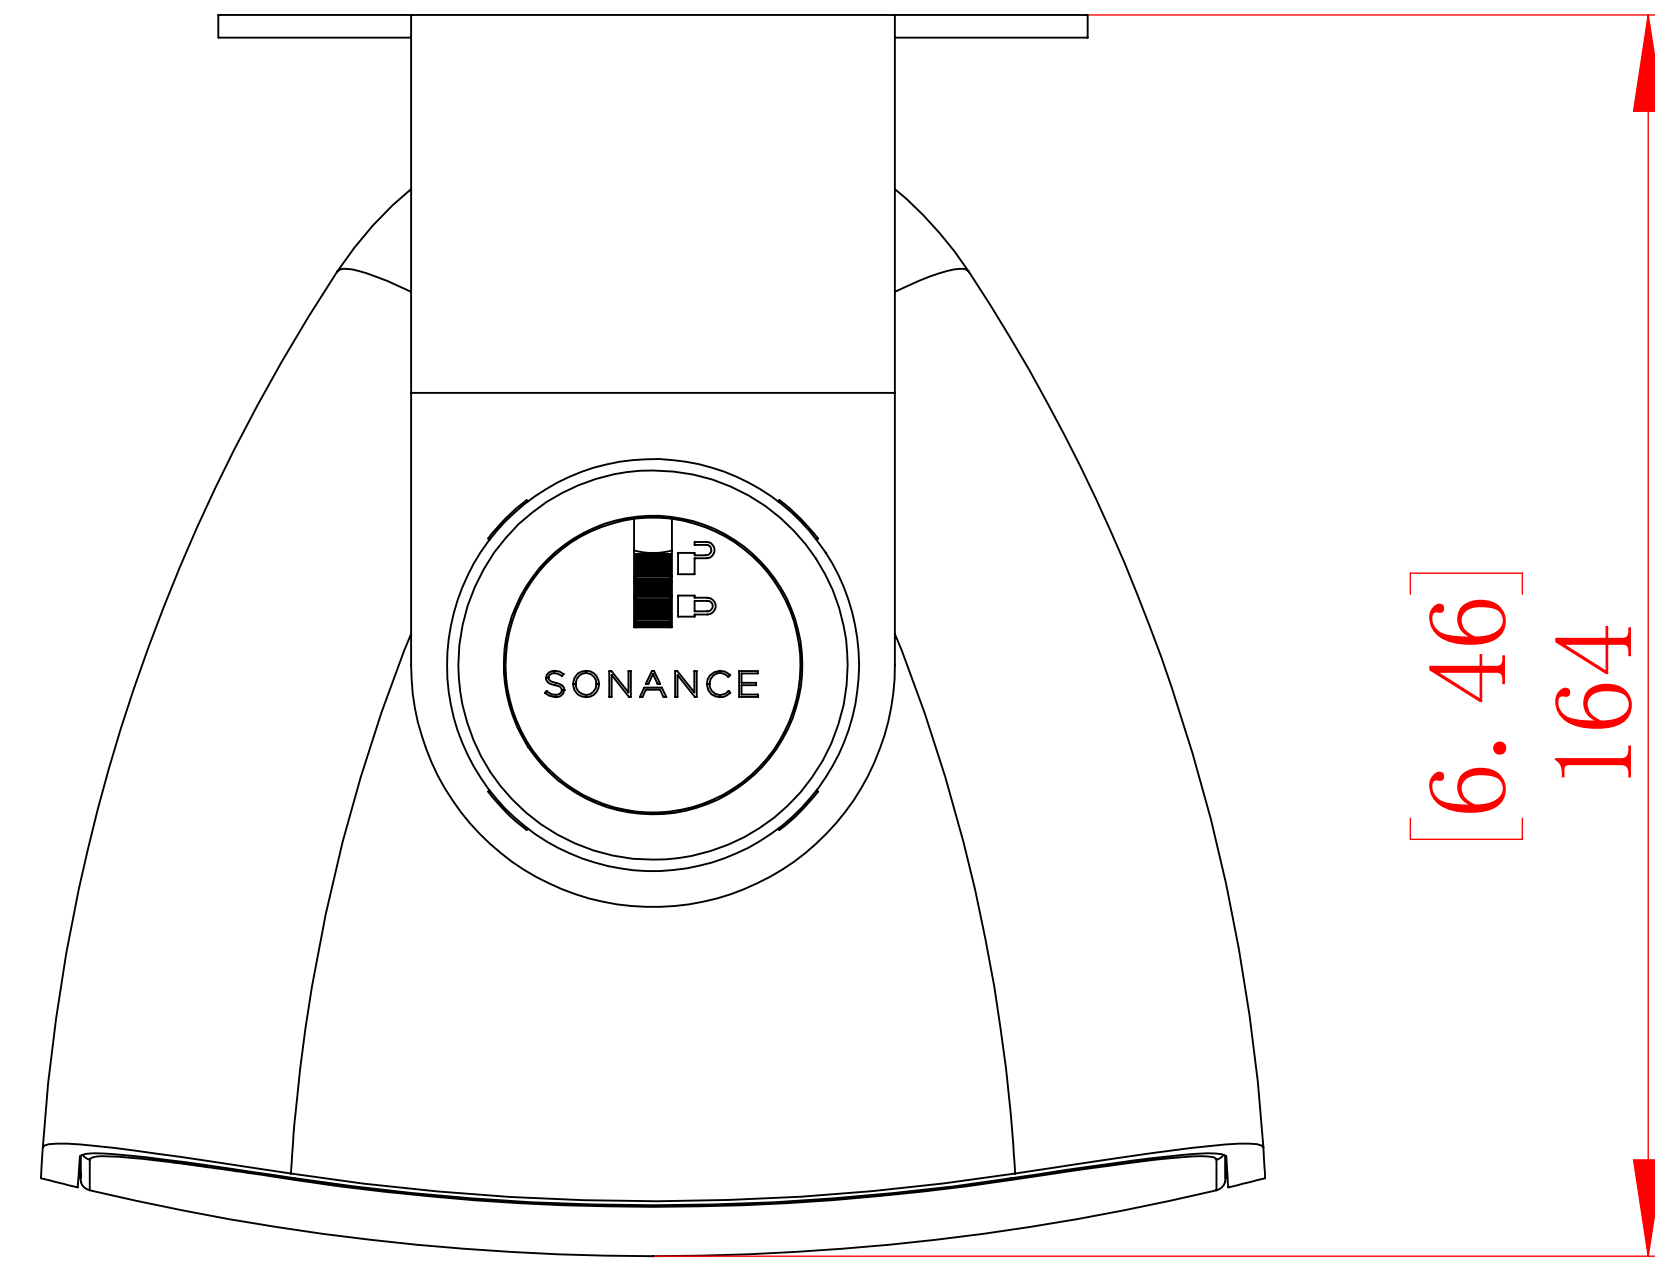

FRONT

LEFT

BACK

TOP

ISOMETRIC

SONANCE

991 Calle Amanecer
San Clemente, California 92673 USA.
949 492-7777
www.sonance.com

MX52 SST SPEAKER

SCALE: 1 : 1

DRAWN BY: Roy

DRWN - PART NUMBER

REV.

SHEET: 01

RELEASED ON: