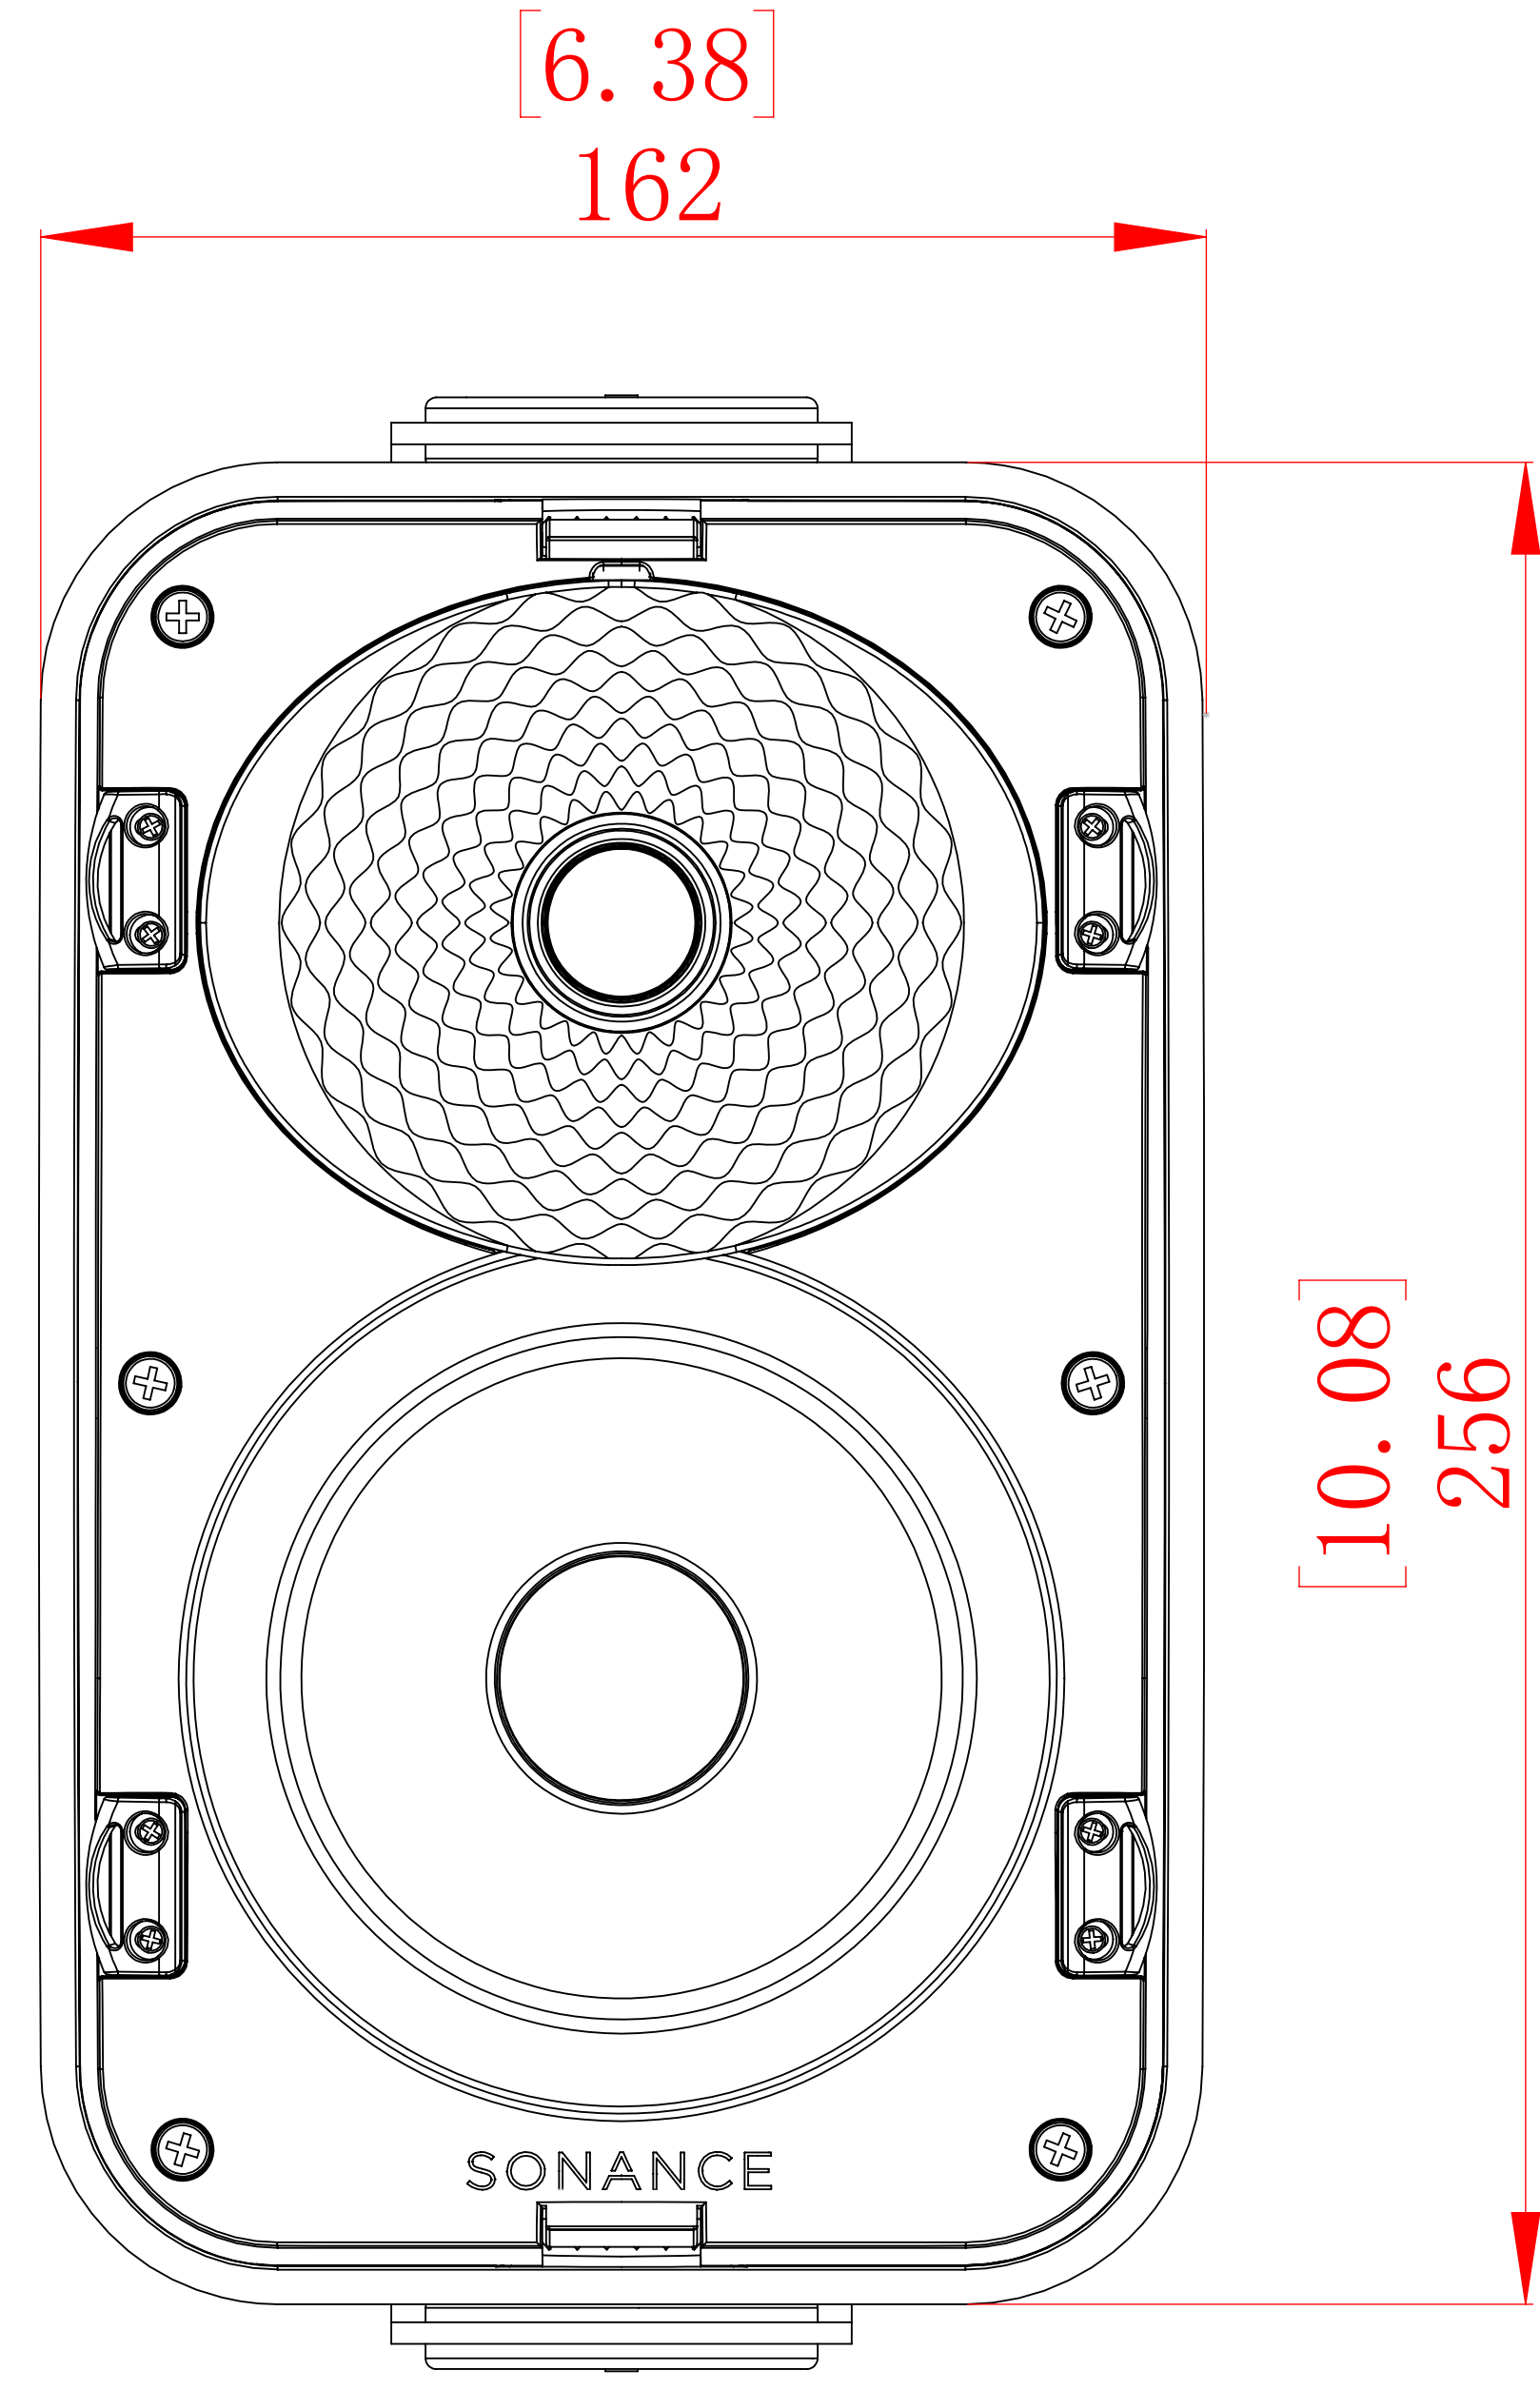

FRONT

LEFT

BACK

TOP

ISOMETRIC

SONANCE

991 Calle Amanecer
San Clemente, California 92673 USA.
949 492-7777
www.sonance.com

MX52 SST SPEAKER

SCALE: 1 : 1

DRAWN BY: Roy

DRWN - PART NUMBER

REV.

SHEET: 01

RELEASED ON: