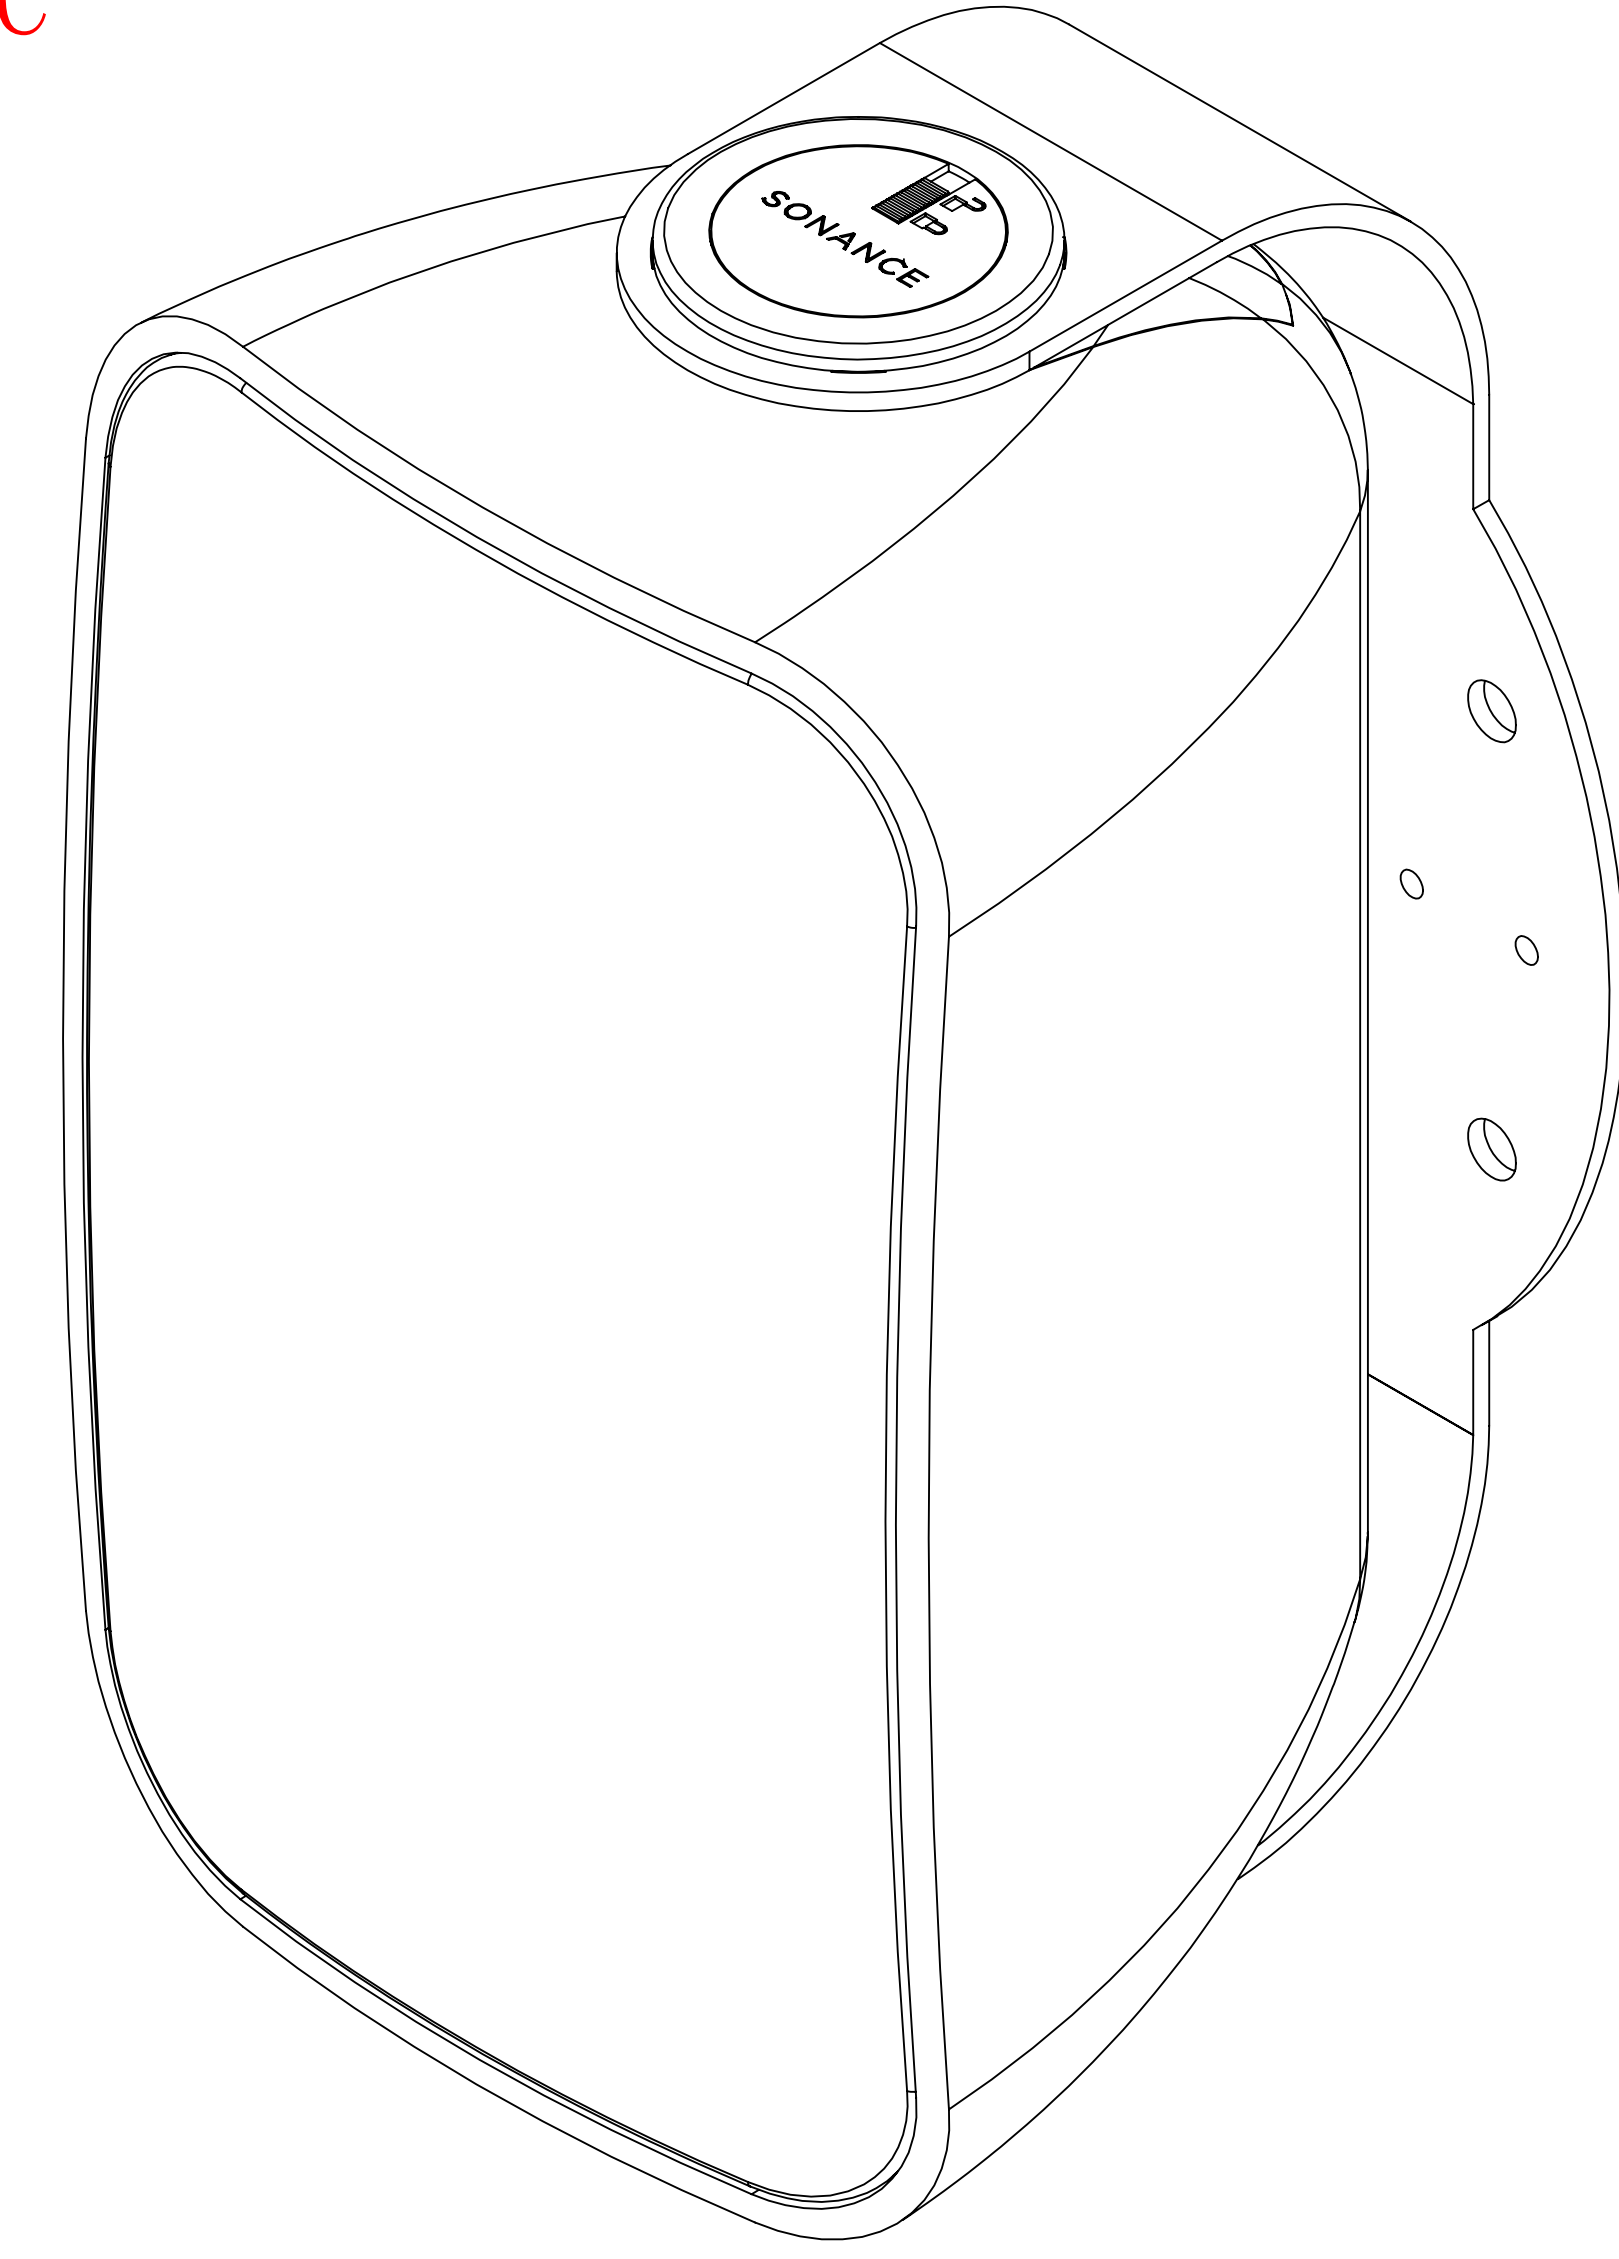

FRONT

LEFT

BACK

TOP

ISOMETRIC

SONANCE

991 Calle Amanecer
San Clemente, California 92673 USA.
949 492-7777
www.sonance.com

MX52 SST SPEAKER

SCALE: 1 : 1

DRAWN BY: Roy

DRWN - PART NUMBER

REV.

SHEET: 01

RELEASED ON: