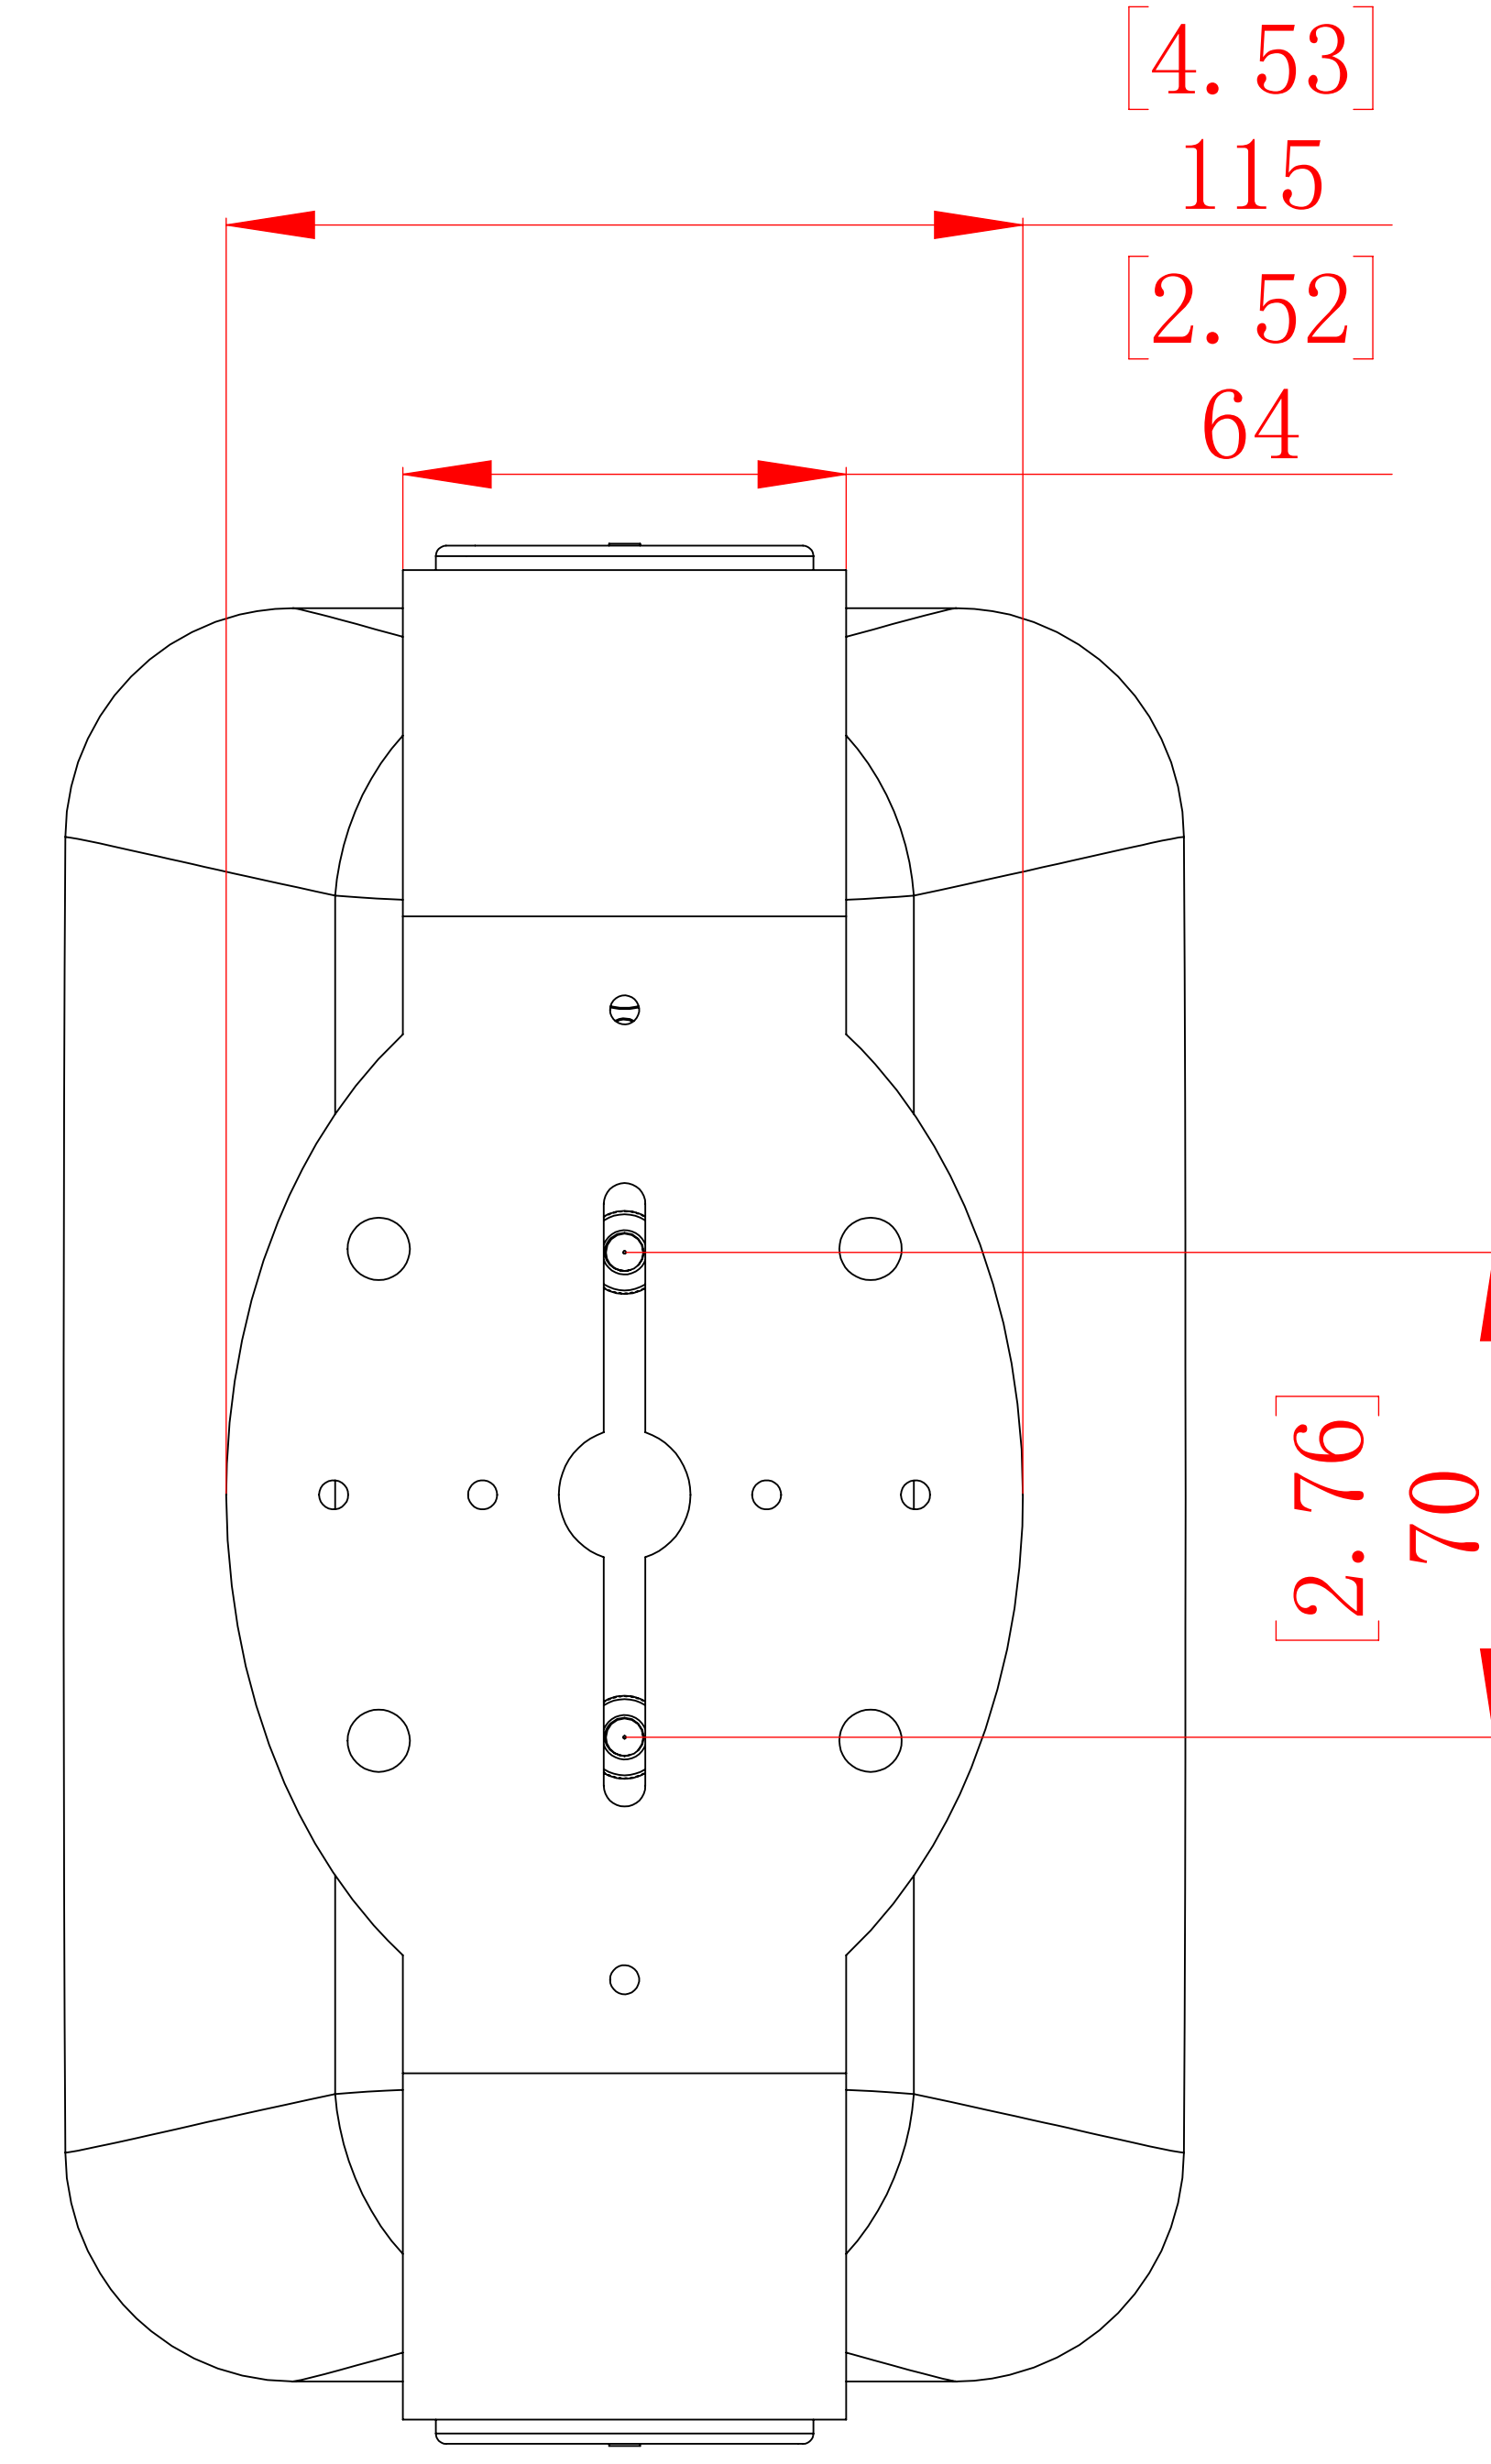

FRONT

LEFT

BACK

TOP

ISOMETRIC

SONANCE

991 Calle Amanecer
San Clemente, California 92673 USA.
949 492-7777
www.sonance.com

MX52 SST SPEAKER

SCALE: 1 : 1

DRAWN BY: Roy

DRWN - PART NUMBER

REV.

SHEET: 01

RELEASED ON: