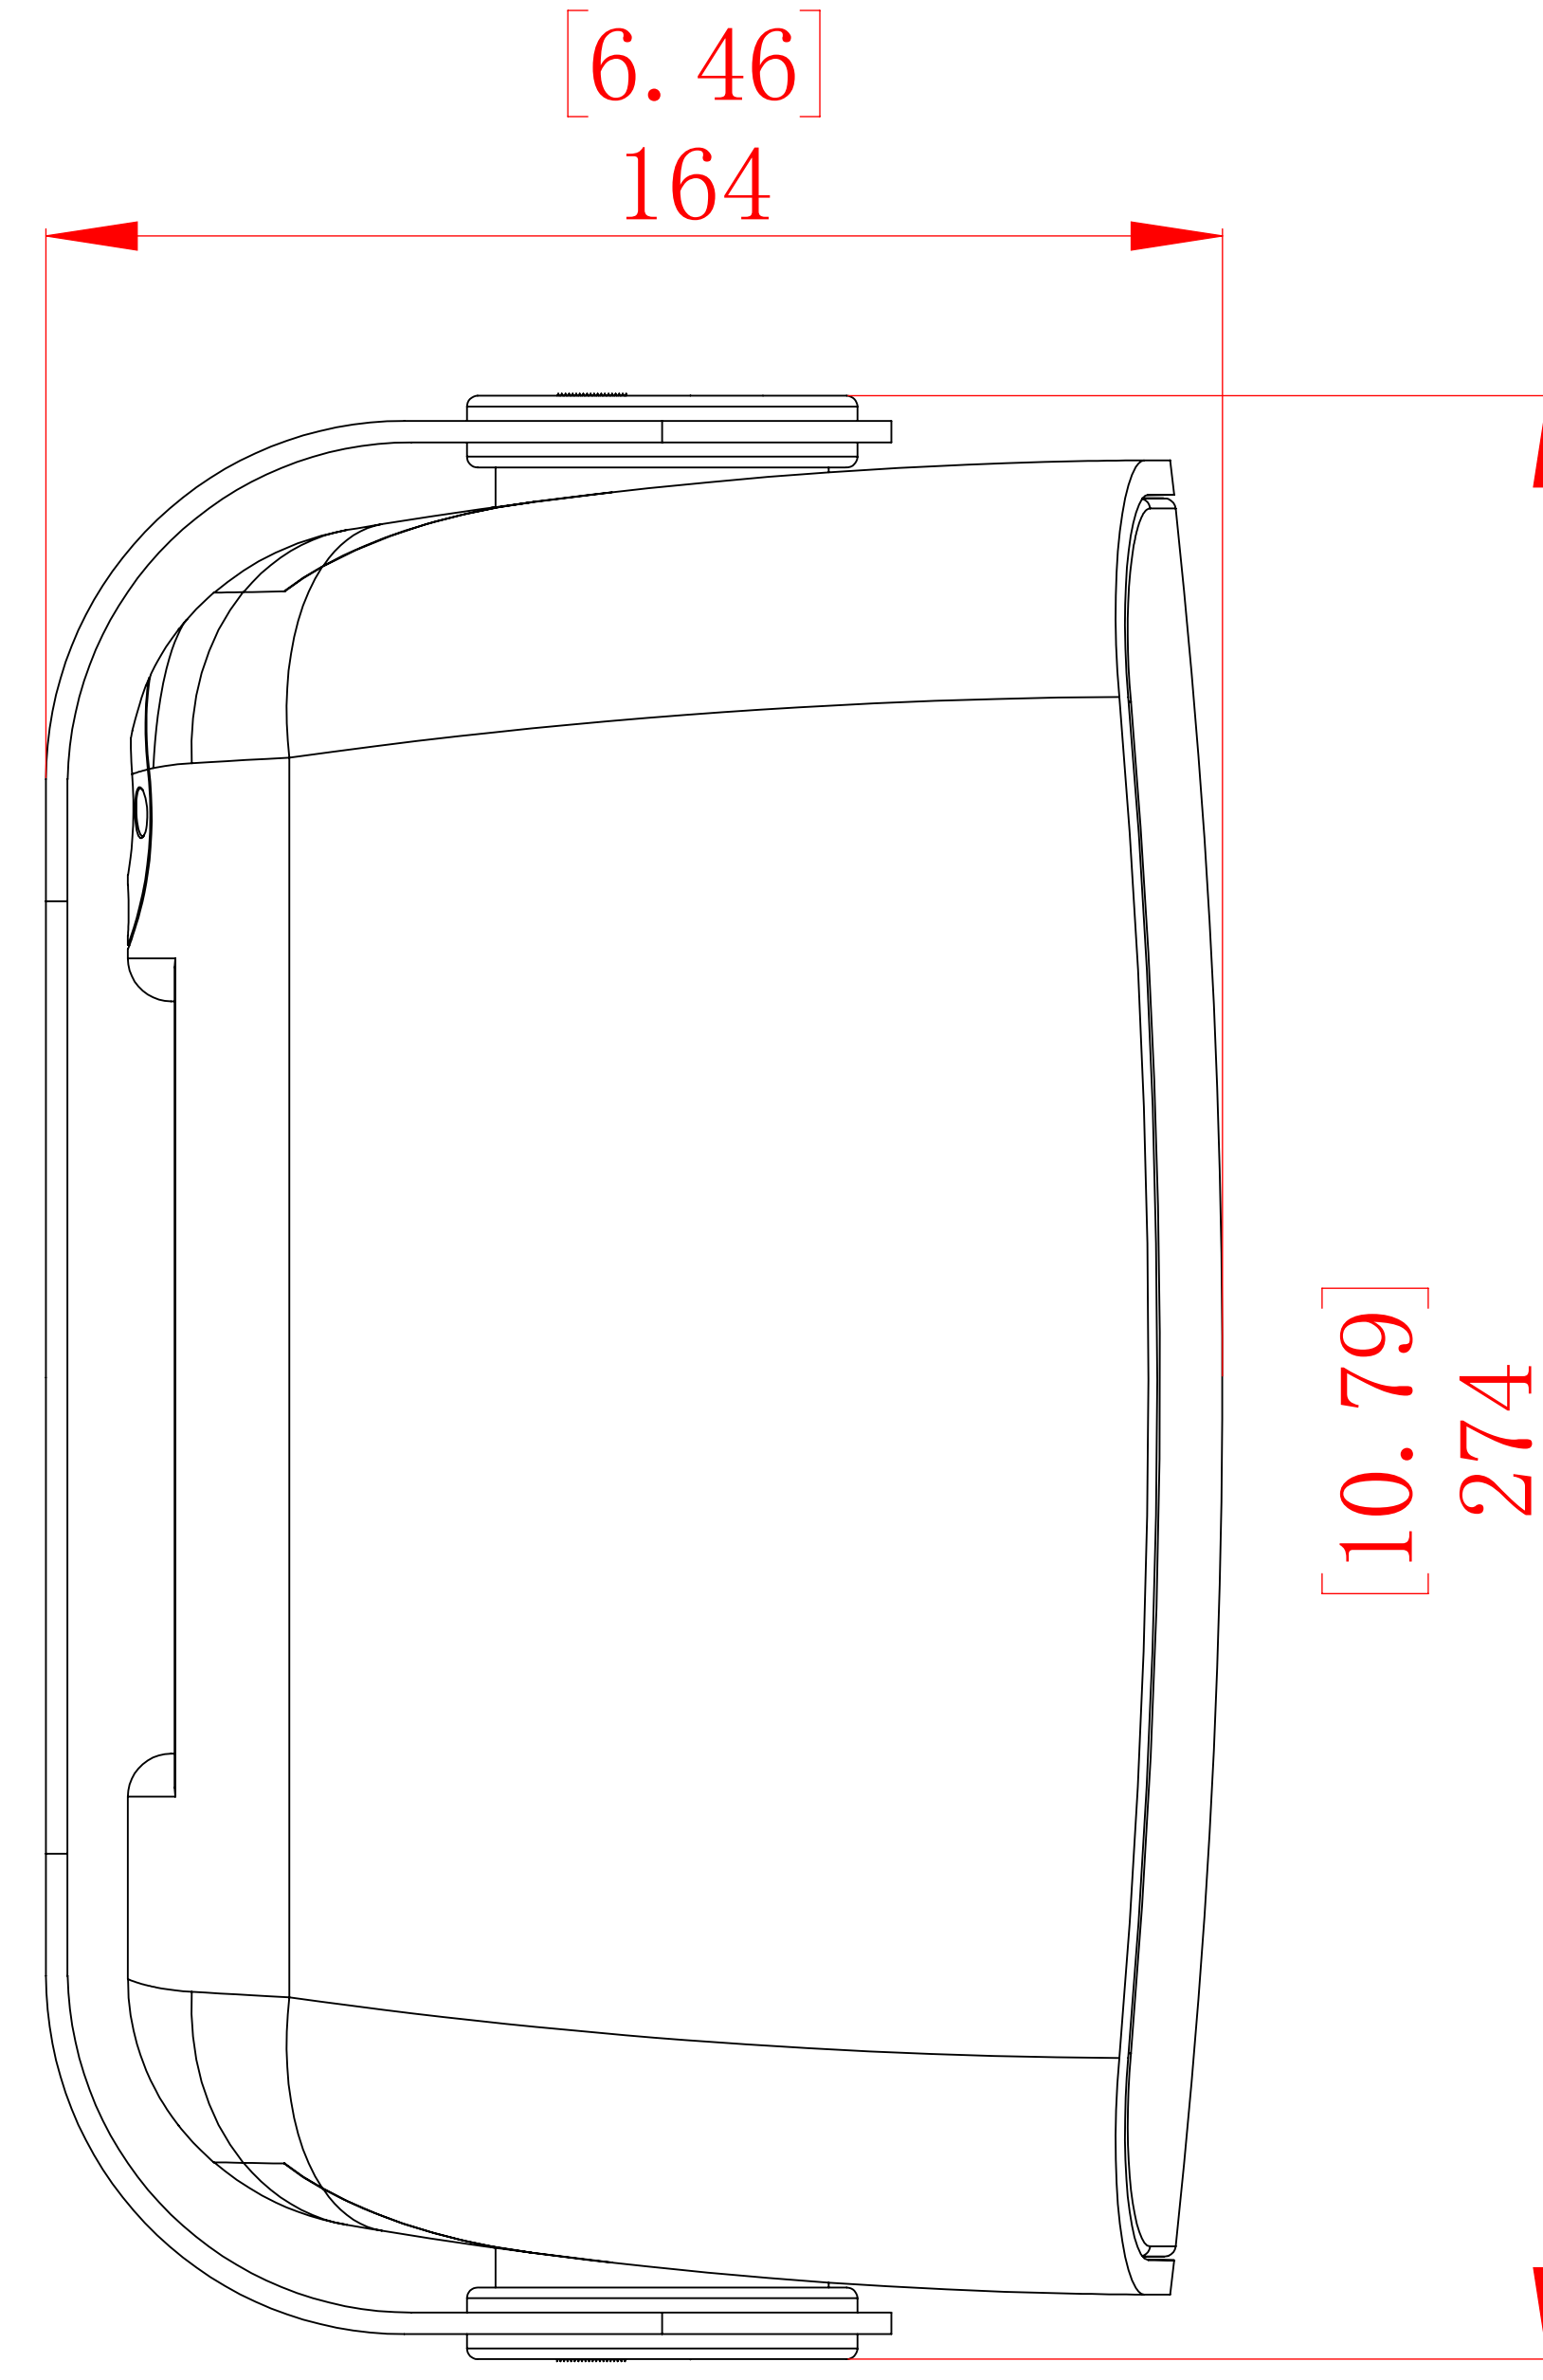

FRONT

LEFT

BACK

TOP

ISOMETRIC

SONANCE

991 Calle Amanecer
San Clemente, California 92673 USA.
949 492-7777
www.sonance.com

MX52 SST SPEAKER

SCALE: 1 : 1

DRAWN BY: Roy

DRWN - PART NUMBER

REV.

SHEET: 01

RELEASED ON: