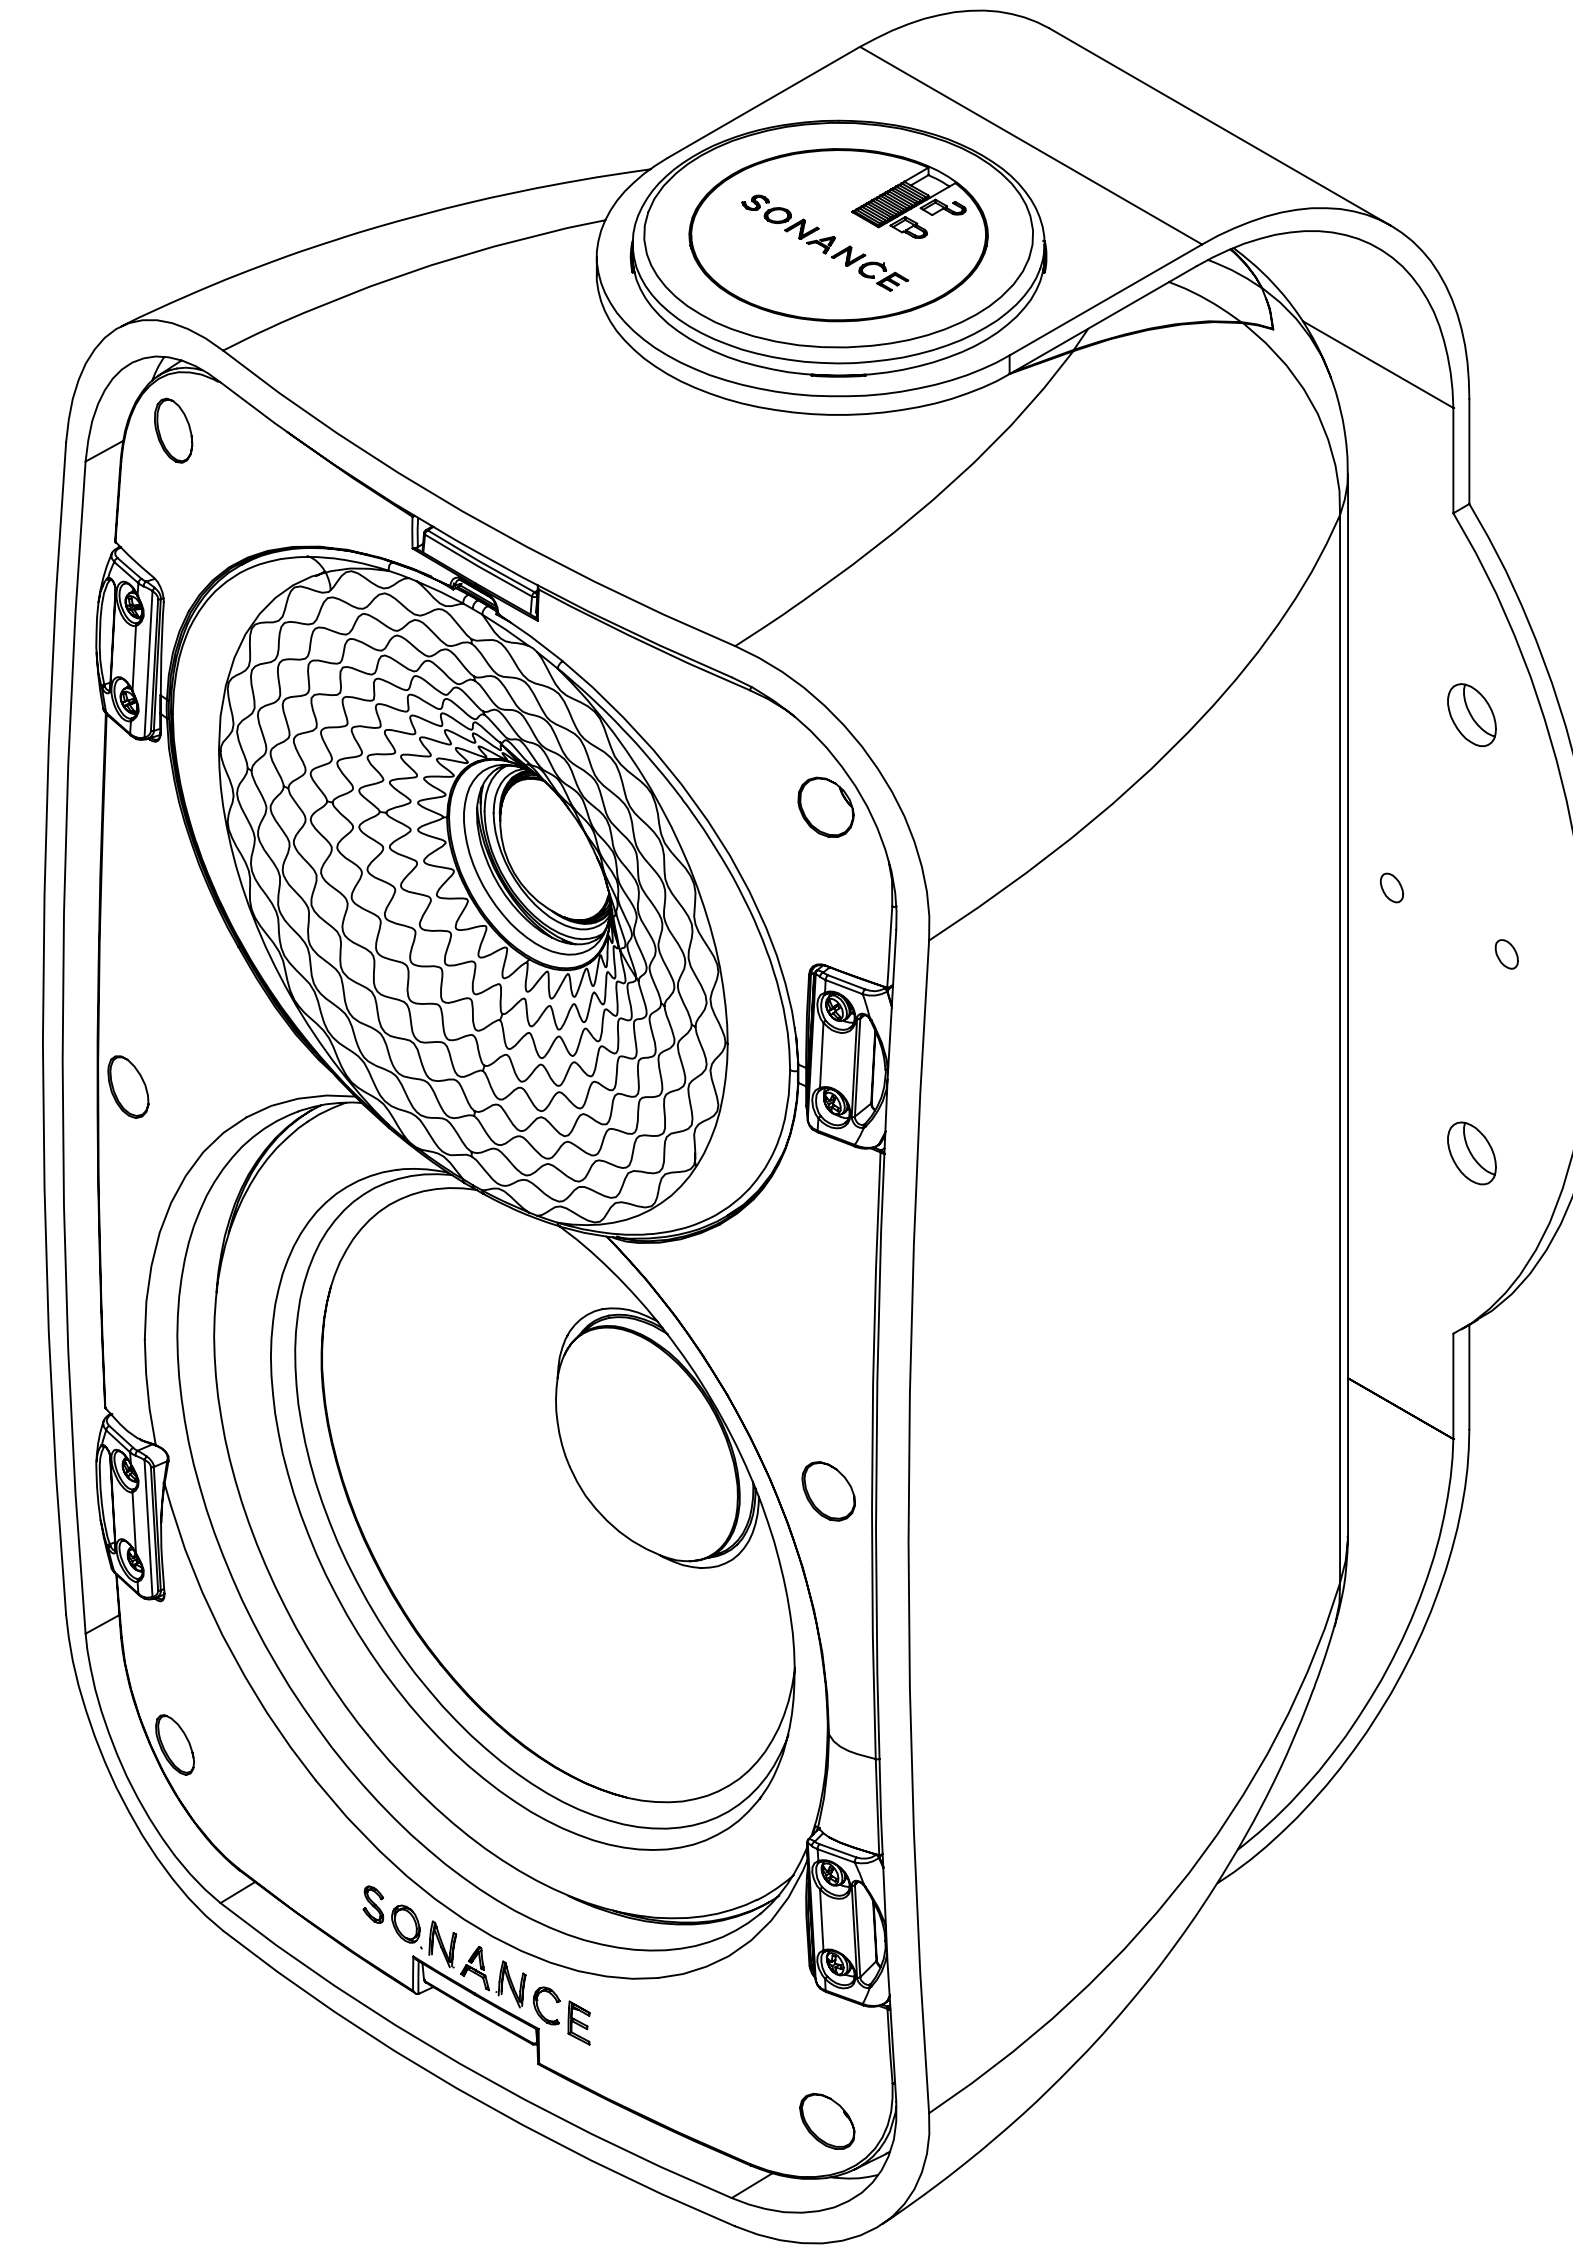

FRONT

LEFT

BACK

TOP

ISOMETRIC

SONANCE

991 Calle Amanecer
San Clemente, California 92673 USA.
949 492-7777
www.sonance.com

MX52 SST SPEAKER

SCALE: 1 : 1

DRAWN BY: Roy

DRWN - PART NUMBER

REV.

SHEET: 01

RELEASED ON: