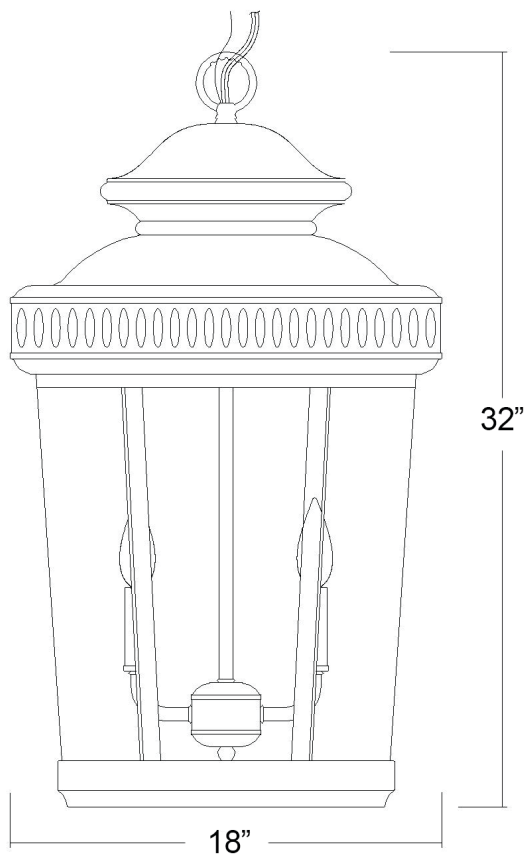

IN11371AL KINGSTON 6-LIGHT CHANDELIER

Description:	Kingston 6-light chandelier	Material:	Steel and glass
Finish:	Antique lead	Shade:	NA
Dimensions:	18" W x 32" H	Glass:	Curved water glass
Bulbs:	6-60w candelabra	Canopy Dimensions:	8" dia.
Installed Weight:	27.5 lbs.	Chain/Wire:	5' wire, 12' wire
Certification:	Damp location / c UL	Additional Finishes:	NA