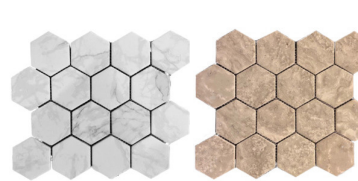

TECHNICAL INFORMATION

Ready Ship

Contains Recycled Content

PATTERNS

Barrel

Carrara
VTC RVCA

Gray
VTC RVGR

Large Penny Round

Carrara
VTC RVCA

Gray
VTC RVGR

3" Hexagon

Beige
VTC RVBG

Taupe
VTC RVTA

Picket

Light Gray
VTC RVLG

Medium Gray
VTC RVMG

SIZES & SHAPES

- Barrel Mosaic
- Large Penny Round Mosaic
- 3" Hexagon Mosaic
- Picket Mosaic

FINISH

Matte/Natural

VIRGINIATILE

Please see virginiatile.com for details