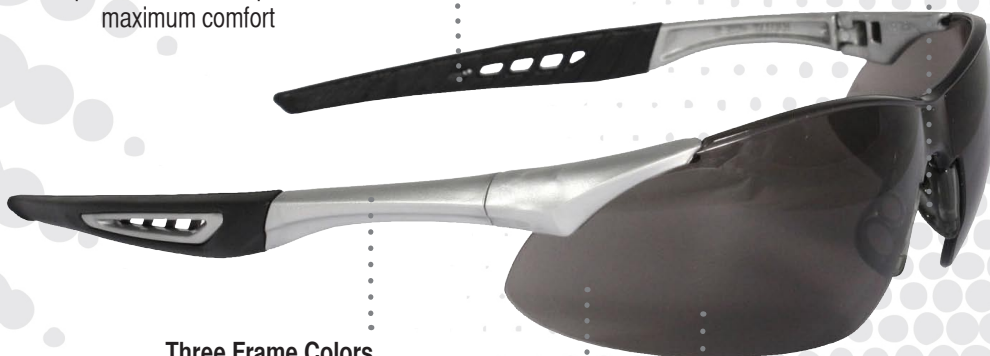

ROCK™

Sleek, Lightweight Design with Wraparound Temples

FRAME OPTIONS

Black

White

Silver

Rubber Temples
Wraparound for non-slip,
maximum comfort

Adjustable, Rubber Nosepiece
Provides all day comfort

Three Frame Colors
Black, White, and Silver

Wraparound Single Lens
Provides an unobstructed field of vision

Polycarbonate Lens
Provides impact resistance

Anti-Fog Lens Coating
Reduces Fogging

* Product sold separately on all displays.

Meets ANSI Z87.1+ Standards and Provides 99.9% UVA/UVB Protection.

Rock™	
Part No.	Description
BLACK FRAME	
RK1-11	Clear A/F
RK1-21	Smoke A/F
RK1-40	Amber
RK1-60	Silver Mirror
RK1-70	Blue Mirror
RK1-90	Indoor/Outdoor
RK1-B	Light Blue