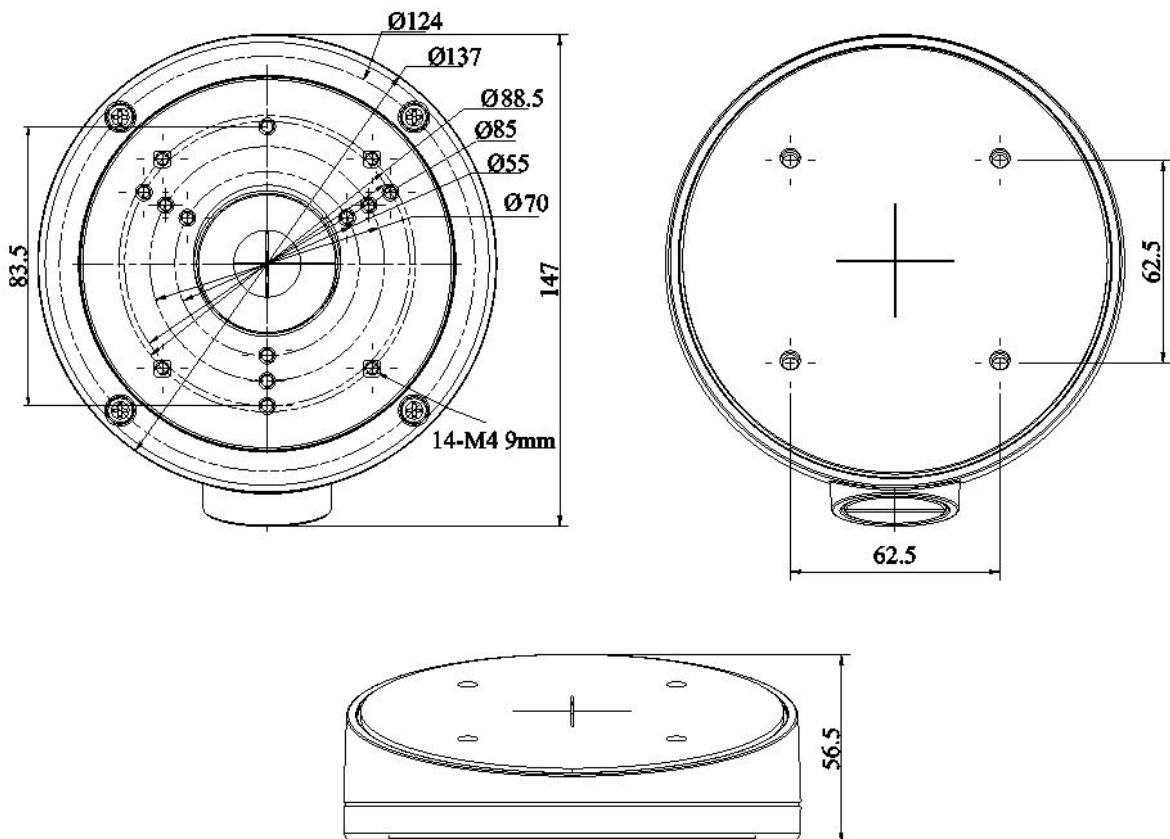

ABS(B)

Inclined Ceiling Mount Bracket for Dome Camera

- Aluminum Alloy Material with Surface Spray Treatment
- Waterproof Design
- Black-Finish Model Available (ABSB)

Specifications

	ABS	ABSB
Appearance	Hikvision white	Hikvision black
Material	Aluminum Alloy	
Dimension	Ø137 mm × 56.5 × 147 mm (Ø5.39" × 2.22" × 5.79")	
Weight	472 g (1.04 lbs)	

- NOTES:**
- Install the mount on a flat wall.
 - Waterproof rubber is required for outdoor installation.
 - The wall must be capable of supporting over three times as much as the total weight of the camera and mount.
 - Maximum load capacity of the mount is 4.5 kg.

Order Model

ABS

ABSB

Dimensions

Units: mm