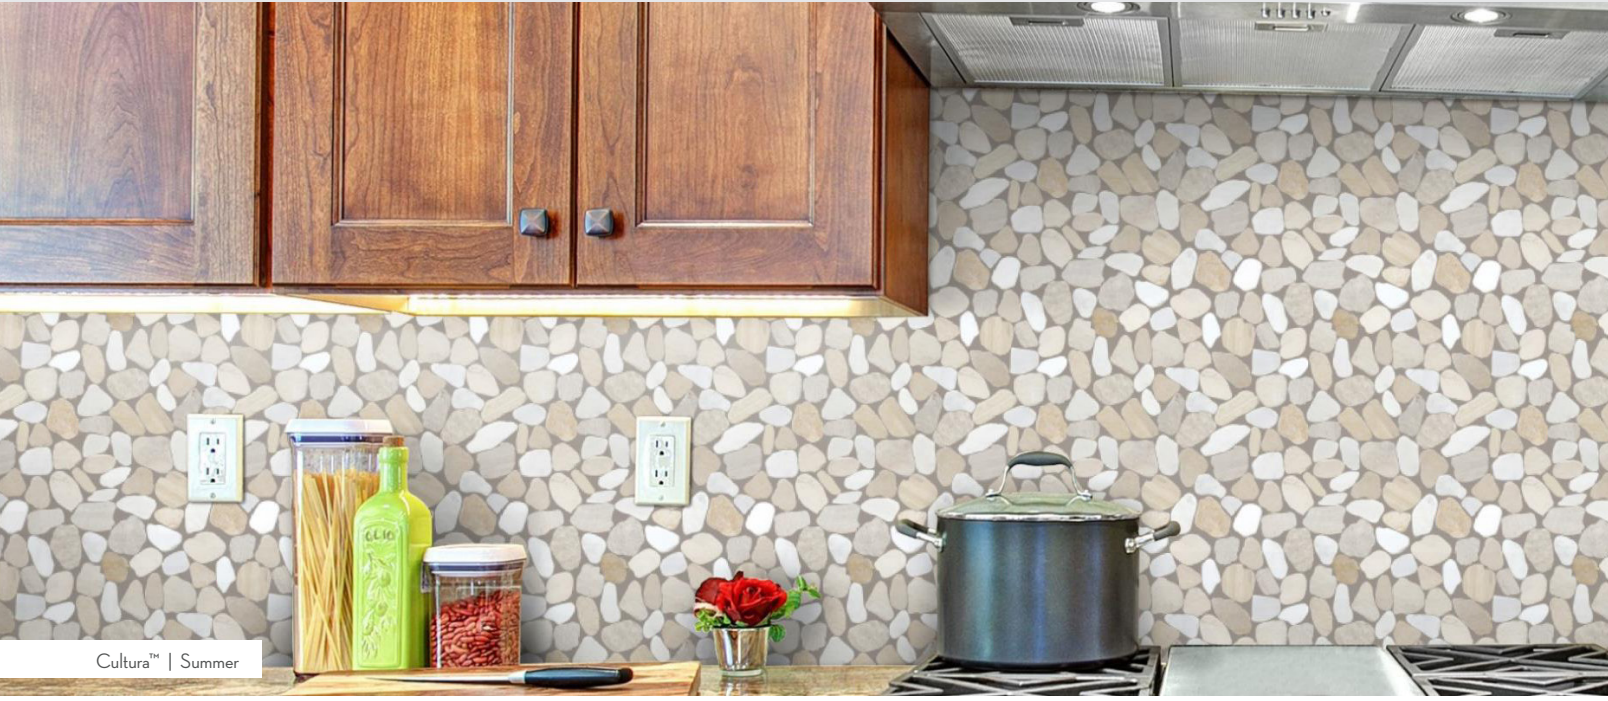

Cultura™ is comprised of first-rate natural stone that is fabricated into an intriguing pebble configuration. An array of solid colors and blends are available in a subtly honed finish on an interlocking mesh.

CULTURA™

Pebbles Mosaic