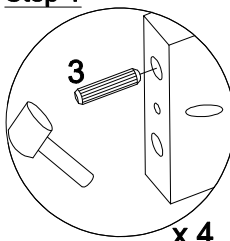

Part List		
NO	DESCRIPTION	QTY
A	HEADBOARD 	1 PC
B	LEG (L/R) 	2 PCS
C	CROSSBAR 	1 PC

Hardware List			
NO	DESCRIPTION		QTY
1	JCBC BOLT M6 x 30mm		8 PCS
2	SPRING WASHER M6		8 PCS
3	WOOD DOWEL M10 x 40mm		4 PCS
4	CSK SCREW M4 x 25MM		2 PCS
5	ALLEN KEY M4 x 100mm		1 PC

Step 2

x 2

Step 1

x 4

Step 3

x 8