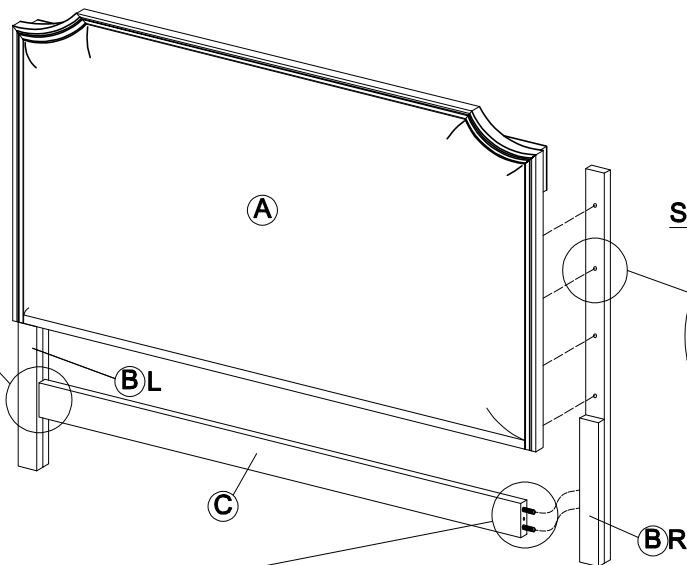

Part List		
NO	DESCRIPTION	QTY
A	HEADBOARD 	1 PC
B	LEG (L/R) 	2 PCS
C	CROSSBAR 	1 PC

Hardware List			
NO	DESCRIPTION		QTY
1	JCBC BOLT M6 x 30mm		8 PCS
2	SPRING WASHER M6		8 PCS
3	WOOD DOWEL M10 x 40mm		4 PCS
4	CSK SCREW M4 x 25MM		2 PCS
5	ALLEN KEY M4 x 100mm		1 PC

Step 2

x 2

Step 1

x 4

Step 3

x 8