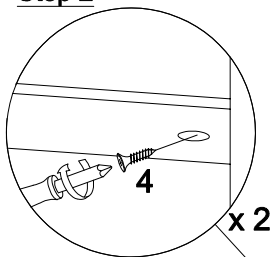

Assembly Instructions

Woodmark Headboard /1749HBK/ HBQ

Thank you for purchasing this quality product. Be sure to check all packing materials carefully for small parts, which may have come loose inside the carton during shipment. Identify and count all items and compare with the parts list and hardware list shown below.

Part List		
NO	DESCRIPTION	QTY
A	HEADBOARD	1 PC
B	LEG (L/R)	2 PCS
C	CROSSBAR	1 PC

Hardware List			
NO	DESCRIPTION		QTY
1	JCBC BOLT M6 x 30mm		8 PCS
2	SPRING WASHER M6		8 PCS
3	WOOD DOWEL M10 x 40mm		4 PCS
4	CSK SCREW M4 x 25MM		2 PCS
5	ALLEN KEY M4 x 100mm		1 PC

Step 2

x 2

x 4

x 8