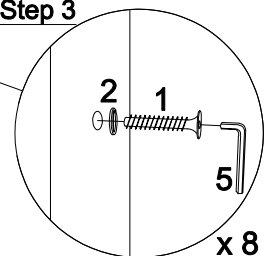

Part List		
NO	DESCRIPTION	QTY
A	HEADBOARD 	1 PC
B	LEG (L/R) 	2 PCS
C	CROSSBAR 	1 PC

Hardware List			
NO	DESCRIPTION		QTY
1	JCBC BOLT M6 x 30mm		8 PCS
2	SPRING WASHER M6		8 PCS
3	WOOD DOWEL M10 x 40mm		4 PCS
4	CSK SCREW M4 x 25MM		2 PCS
5	ALLEN KEY M4 x 100mm		1 PC

Step 2

x 2

Step 1

x 4

Step 3

x 8