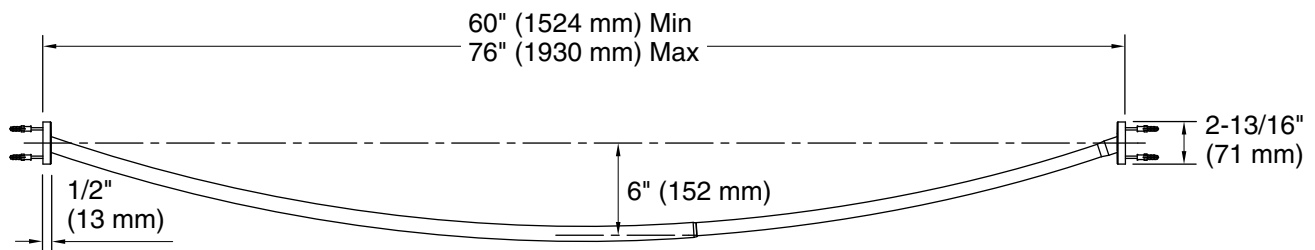

Technical Information

All product dimensions are nominal.

Material: Stainless Steel

Notes

Install this product according to the installation guide.

CAUTION: Risk of personal injury. Do not install these products in any area where they are likely to be used inadvertently as a grab bar or support bar. These products are not designed or intended for use as a grab bar or support bar.