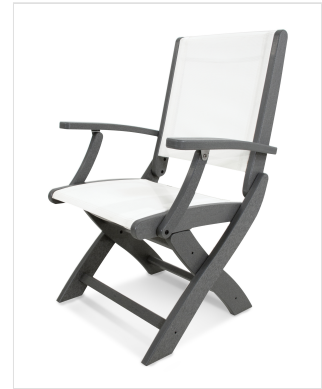

POLYWOOD®

Sustainable Outdoor Furniture

CLIMATETUFF™
MATERIALS

COLORSTAY™
TECHNOLOGY

MADE IN
THE USA

CONSCIOUSLY
CRAFTED

PWS292-1

Coastal Folding Arm Chair 7-Piece Farmhouse Dining Set with Trestle Legs

BRAND | POLYWOOD®

COLLECTION | Coastal

SKU | PWS292-1

SET WEIGHT + DIMENSIONS

Overall Set Weight	250.0 lbs
Recommended Minimum Space (Based on pictured configuration)	147.0" W x 37.75" H x 113.0" D
Arm Height	25.0"
Seat Height	17.0"

INDIVIDUAL ITEM DIMENSIONS

Qty	NAME	SKU	DIMENSIONS (W x H x D)
6	Coastal Folding Chair	9000	24.61" x 37.7" x 25.26"
1	Farmhouse Trestle 37" x 72" Dining Table	PL83-T1L1	72.25" x 29.0" x 37.75"

AVAILABLE LUMBER COLORS