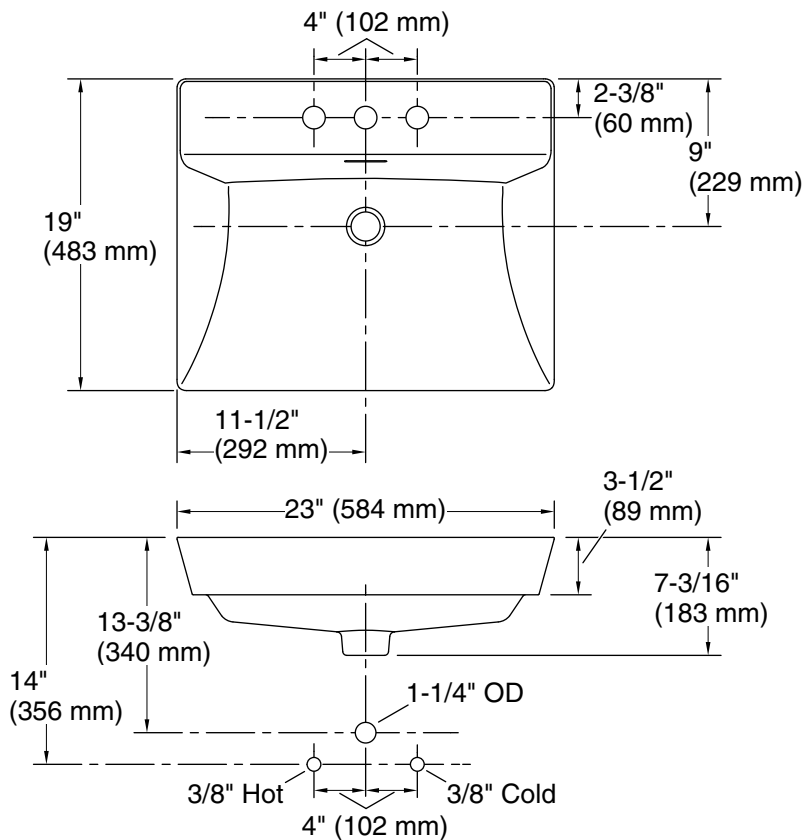

Recommended ADA Installation

Technical Information

All product dimensions are nominal.

Installation: Vessel

Drain hole: 1-3/4" (45 mm)

Notes

Install this product according to the installation instructions.

NOTICE: Countertop manufacturer or cutter must use the cut-out template provided with the product, or a current one provided by Kohler Co. (call 1-800-4-KOHLER). Kohler Co. is not responsible for cutout errors when the incorrect cut-out template is used.

ADA, OBC, CSA B651 compliant when installed to the specific requirements of these regulations.