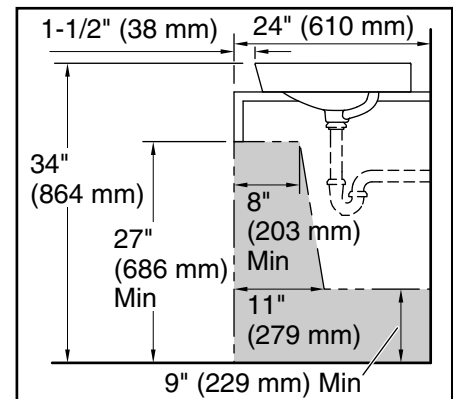

Recommended ADA Installation

Technical Information

All product dimensions are nominal.

Installation: Vessel

Drain hole: 1-3/4" (45 mm)

Notes

Install this product according to the installation instructions.

NOTICE: Countertop manufacturer or cutter must use the cut-out template provided with the product, or a current one provided by Kohler Co. (call 1-800-4-KOHLER). Kohler Co. is not responsible for cutout errors when the incorrect cut-out template is used.

ADA, OBC, CSA B651 compliant when installed to the specific requirements of these regulations.