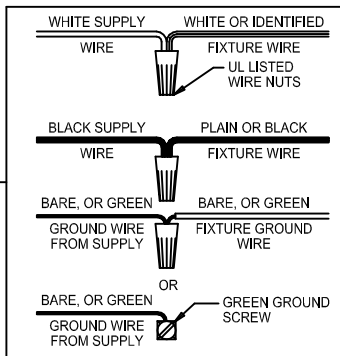

Assembly & Installation Instructions

CAUTION: Read instructions carefully and turn electricity off at main circuit breaker panel before beginning installation.

3633

WARNING - If any Special Control Devices are used with this Fixture, Follow the Instructions Carefully to assure full compliance with N.E.C. requirements. If there are any questions, contact a Qualified Electrical Contractor.

CAUTION - All glass is fragile, use care when handling Glass component(s) and or Lamp(s).

ASSEMBLY STEPS:

PASOS PARA ENSAMBLAR:

MODE D'ASSEMBLAGE:

1. D,E → A
2. B,A → C
3. F → G 
4. H,J → D
5. N → M
6. L → K
7. P,Q,R → N
8. S,T → N