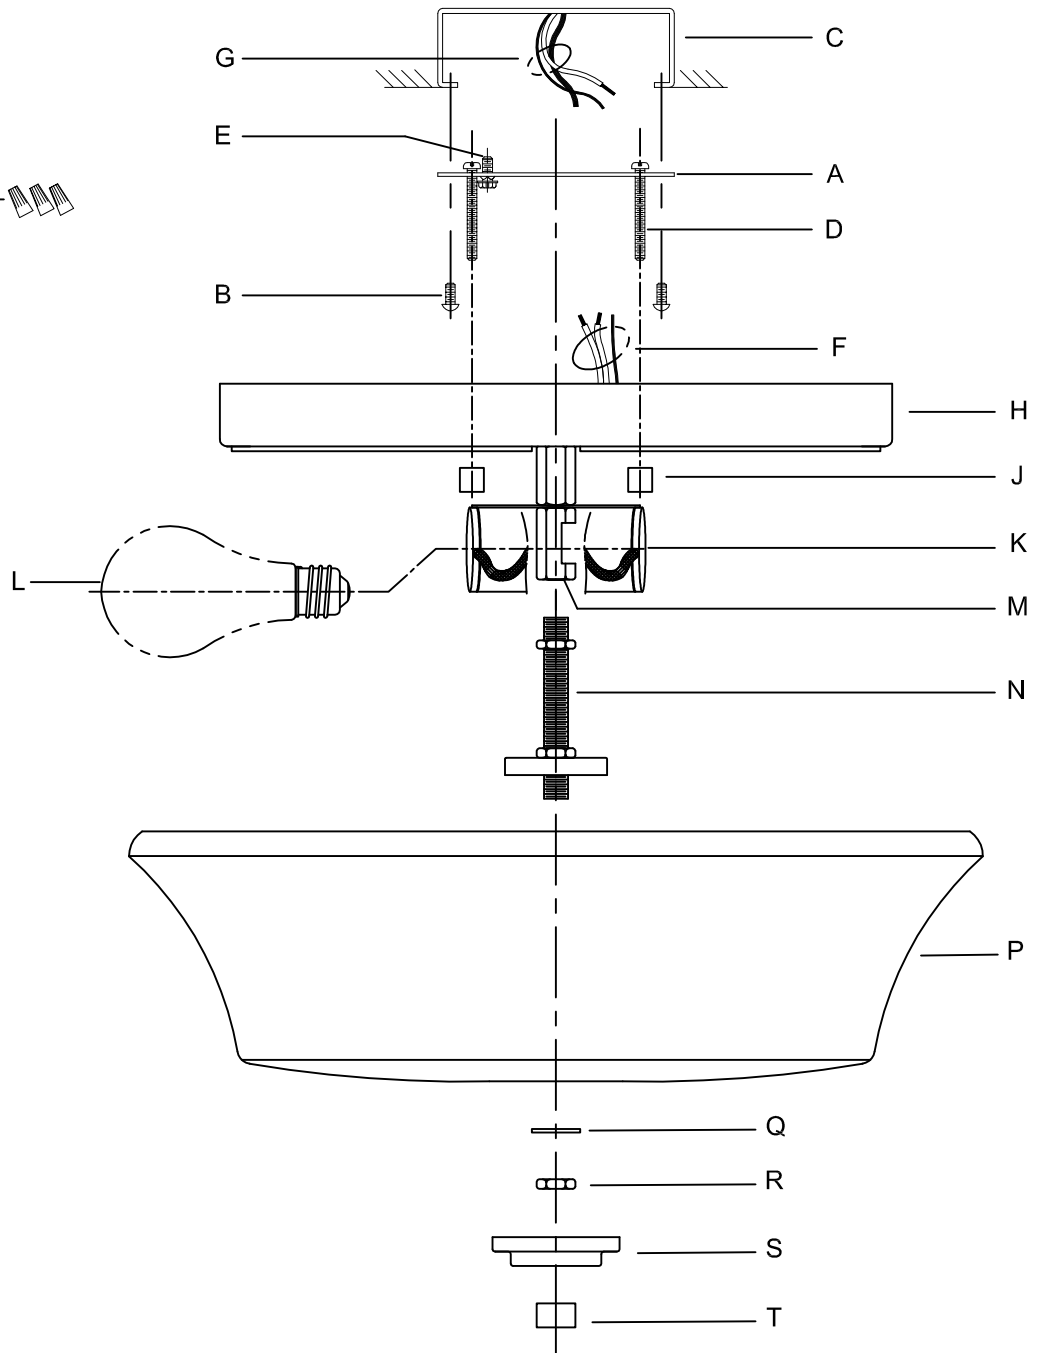

Assembly & Installation Instructions

CAUTION: Read instructions carefully and turn electricity off at main circuit breaker panel before beginning installation.

3633

WARNING - If any Special Control Devices are used with this Fixture, Follow the Instructions Carefully to assure full compliance with N.E.C. requirements. If there are any questions, contact a Qualified Electrical Contractor.

CAUTION - All glass is fragile, use care when handling Glass component(s) and or Lamp(s).

ASSEMBLY STEPS:

PASOS PARA ENSAMBLAR:

MODE D'ASSEMBLAGE:

1. D,E → A
2. B,A → C
3. F → G 
4. H,J → D
5. N → M
6. L → K
7. P,Q,R → N
8. S,T → N