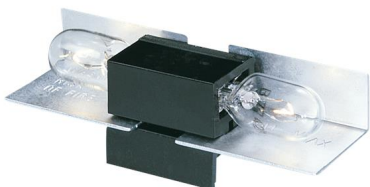

GENERATION LIGHTING

9428-12: Lx Wedge Base Lampholder-12

Dimensions:

Length: 2 1/2"
Width: 3/4"
Height: 3/4"
Weight: 0.01 lbs.

Bulbs:

1 - Wedge T3 1/4 5w Max. 12v - Not included
 1 - Xenon Wedge T3 1/4 3w Max. 12v - Not included
 1 - Xenon Wedge T3 1/4 5w Max. 12v - Not included

Material List:

1 Body - Polycarbonate - Black
 1 Reflector - Aluminum - Polished Aluminum

Safety Listing:

Safety Listed for Damp Locations 
 Safety Listed for Damp Locations

Instruction Sheets:

Trilingual Lyte (English, Spanish, French) (HC-128)

Collections: Lx Wedge Base Lampholders (Primary)
 Lx Components

For use with our Xenon and incandescent wedge base lamps, the Lx Wedge Base Lampholders feature a high quality reflector for minimizing light loss from your selected lamps. Each lampholder snaps onto Lx Track and Cable with ease and minimum spacing of 4 inches on center. Recommended for use in hard to reach applications or in tight spaces. Replacement lamps: 9728, 9731, 9732.

UPC #:785652942822

Finish: Black (12)

Replacement Bulb Data:

Product #			Type	Base	Watts	Watts Consumed	Volts	Hours	Lumens	Temp (°K)	CRI
9728	Clear Glass Lens		T3 1/4	Wedge	5	4	12v	9000	23	2300	90
9731	Clear Glass Lens	Xenon	T3 1/4	Wedge	3	2.7	12v	19000	15	2400	90
9732	Clear Glass Lens	Xenon	T3 1/4	Wedge	5	4.2	12v	8000	33	2550	90