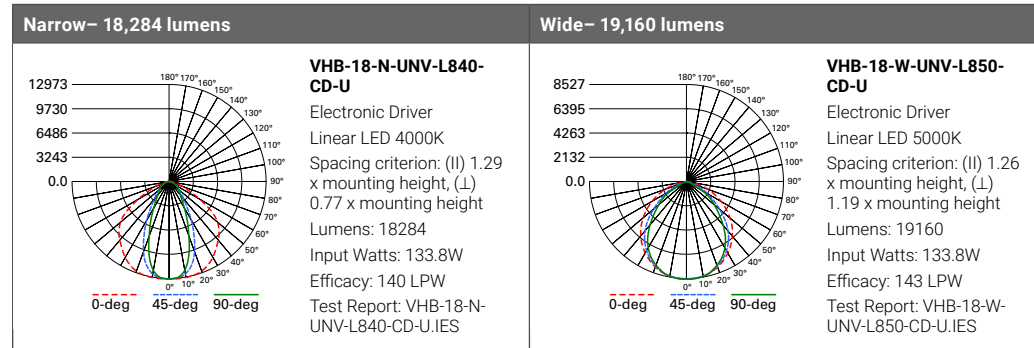

## Performance

VHB high bay
Up to 65% energy savings compared to traditional high bay fixtures
High-performance efficacy up to 147 lumens per watt
Three Correlated Color Temperatures (3500K, 4000K, 5000K) at typical 85 CRI
Precision optics in Narrow and Wide distribution
Lumen maintenance of L85 @ 60,000 hours
Optional sensor control for added energy savings
Binning: Per ANSI, 3-step MacAdam ellipse

## Photometrics