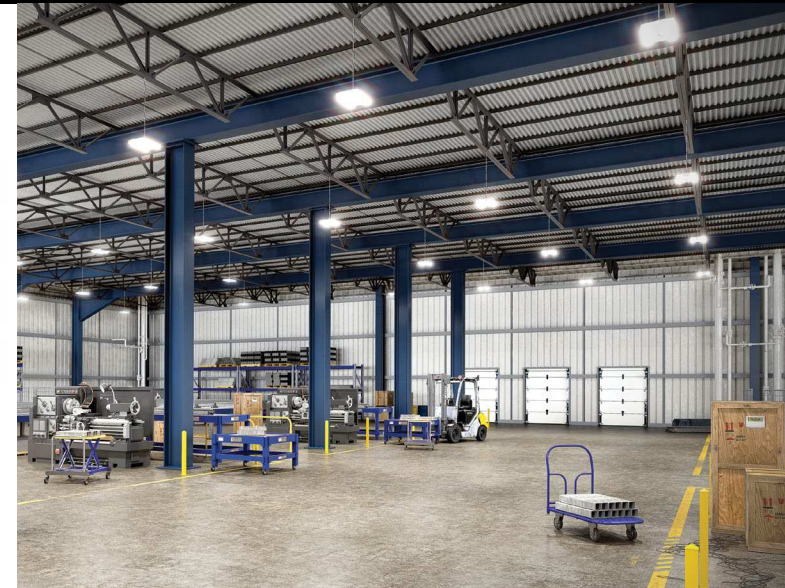

VHB LED high bay

The **VHB** is designed for a wide variety of applications and mounting heights with a balance of fixture performance and affordability. Precision-designed optics, multiple distributions, lumen outputs and color temperatures make the VHB ideal for industrial, commercial, manufacturing, gymnasium and other applications that utilize traditional linear fluorescent and HID high bays. The proprietary discrete, low-brightness LED module assembly offers exceptional optical performance with the enhanced benefits of LED lighting, including energy savings, extended system life, and reduced carbon footprint.

Perfect for renovation or new construction!

Ideal one-for-one replacement!

No maintenance required!

Bottom line savings and industry leading performance!