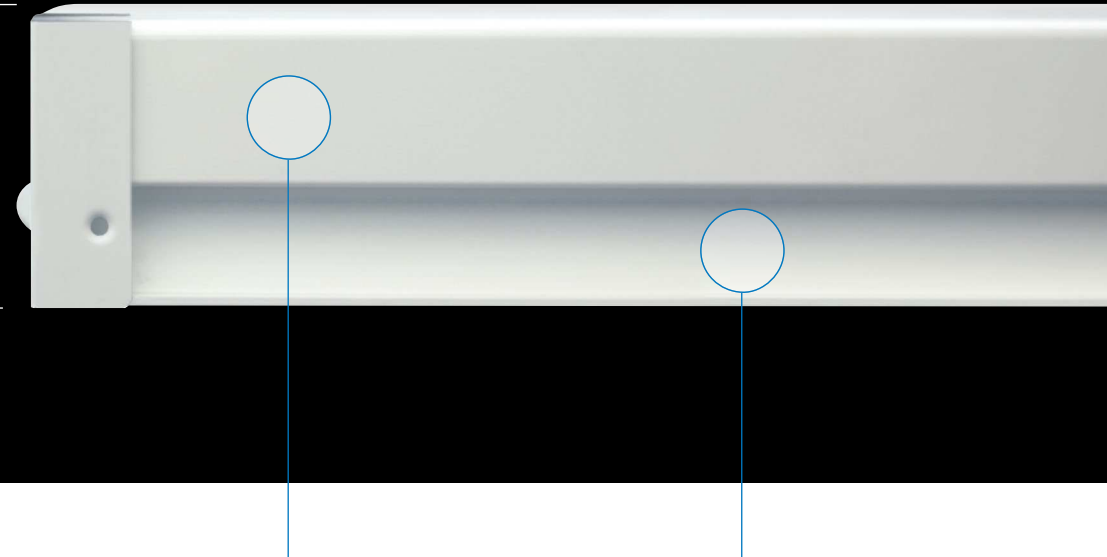

## VHB LED high bay

The **VHB** is designed for a wide variety of applications and mounting heights with a balance of fixture performance and affordability. Precision-designed optics, multiple distributions, lumen outputs and color temperatures make the VHB ideal for industrial, commercial, manufacturing, gymnasium and other applications that utilize traditional linear fluorescent and HID high bays. The proprietary discrete, low-brightness LED module assembly offers exceptional optical performance with the enhanced benefits of LED lighting, including energy savings, extended system life, and reduced carbon footprint.

### Compact and durable construction

- Extruded aluminum and CRS construction for added durability
- Compact 15" x 18" low-profile housing
- Precision-designed, high-impact polycarbonate optics
- Suspension mountable with V-Hangers (supplied)

## Construction

<b>VHB high bay</b>
Compact 15" x 18" design for ease of installation
Durable extruded aluminum and CRS construction
High-impact polycarbonate lens protects LEDs
Five lumen packages (9,000, 12,000, 15,000, 18,000, 24,000)
Ideal for 12' - 30' mounting heights
Suspension mountable with V-Hangers (supplied)
Optional single-point mounting kit reduces installation time
Easy one-for-one replacement
Optional wire guard for added protection