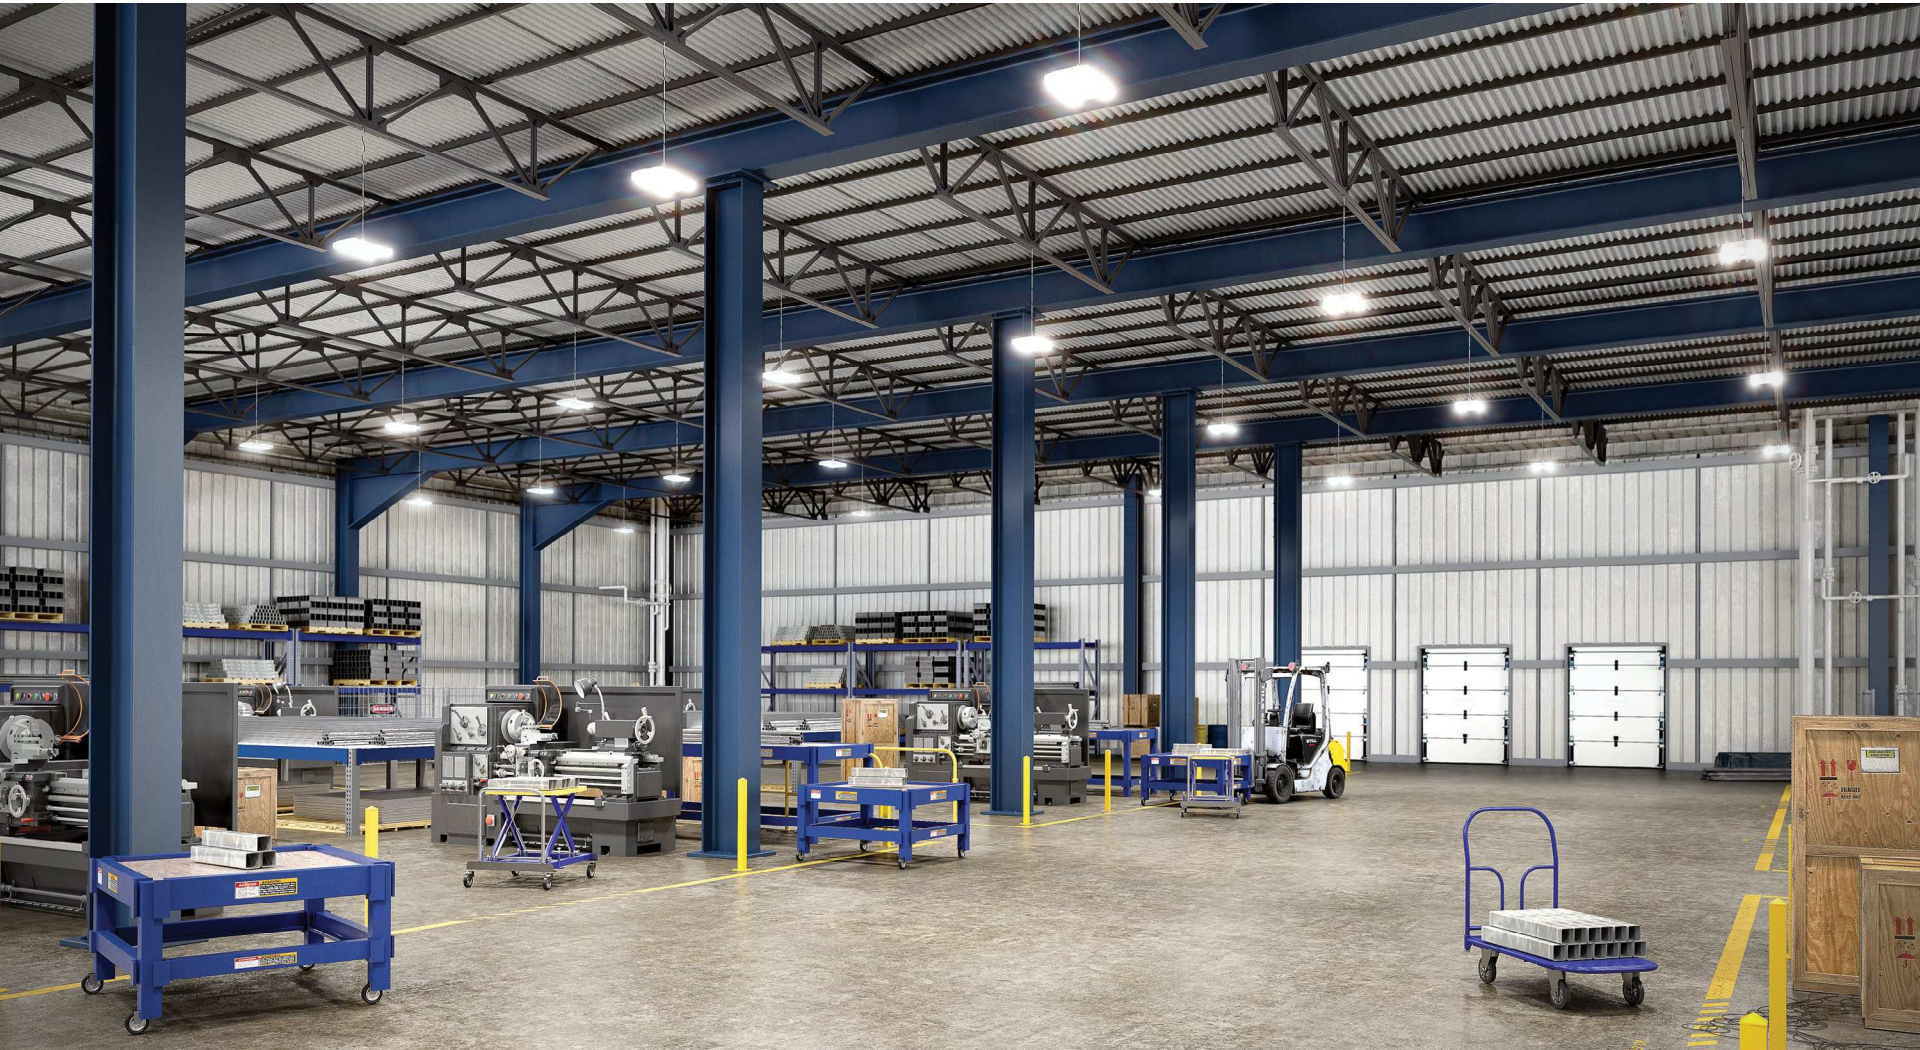

## VHB LED high bay

The **VHB** is designed for a wide variety of applications and mounting heights with a balance of fixture performance and affordability. Precision-designed optics, multiple distributions, lumen outputs and color temperatures make the VHB ideal for industrial, commercial, manufacturing, gymnasium and other applications that utilize traditional linear fluorescent and HID high bays. The proprietary discrete, low-brightness LED module assembly offers exceptional optical performance with the enhanced benefits of LED lighting, including energy savings, extended system life, and reduced carbon footprint.