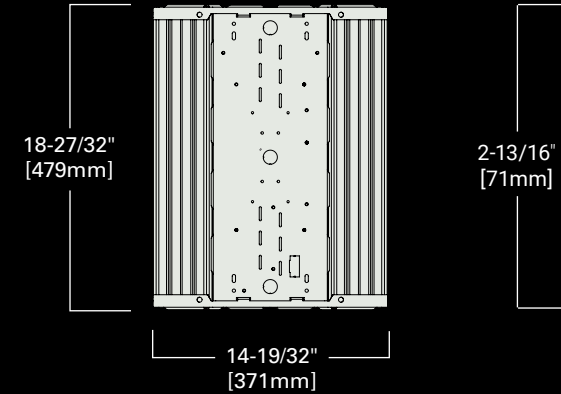

VHB LED high bay

The **VHB** is designed for a wide variety of applications and mounting heights with a balance of fixture performance and affordability. Precision-designed optics, multiple distributions, lumen outputs and color temperatures make the VHB ideal for industrial, commercial, manufacturing, gymnasium and other applications that utilize traditional linear fluorescent and HID high bays. The proprietary discrete, low-brightness LED module assembly offers exceptional optical performance with the enhanced benefits of LED lighting, including energy savings, extended system life, and reduced carbon footprint.

Perfect for renovation or new construction!

Ideal one-for-one replacement!

No maintenance required!

Bottom line savings and industry leading performance!

Compact and durable construction

- Extruded aluminum and CRS construction for added durability
- Compact 15" x 18" low-profile housing
- Precision-designed, high-impact polycarbonate optics
- Suspension mountable with V-Hangers (supplied)

Energy saving LED

- Up to 65% energy savings
- Optional sensor for added energy savings
- No relamping required
- 12' – 30' mounting heights