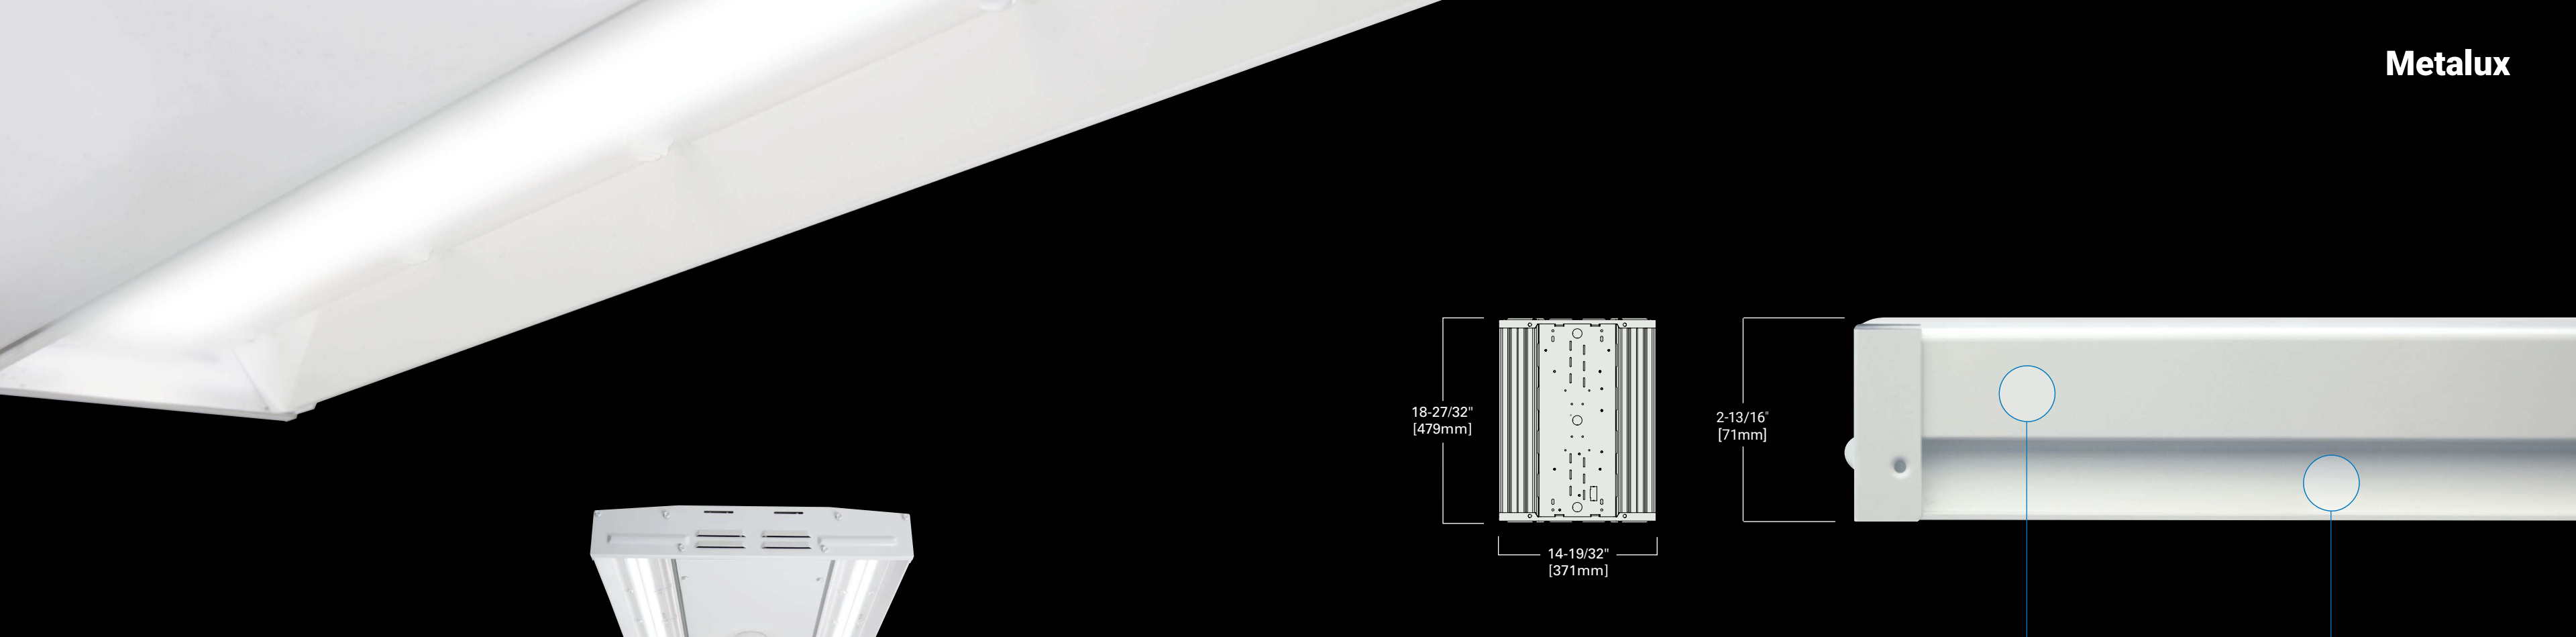

**VHB LED**  
High bay luminaire

**Metalux**

## VHB LED high bay

The **VHB** is designed for a wide variety of applications and mounting heights with a balance of fixture performance and affordability. Precision-designed optics, multiple distributions, lumen outputs and color temperatures make the VHB ideal for industrial, commercial, manufacturing, gymnasium and other applications that utilize traditional linear fluorescent and HID high bays. The proprietary discrete, low-brightness LED module assembly offers exceptional optical performance with the enhanced benefits of LED lighting, including energy savings, extended system life, and reduced carbon footprint.

### Compact and durable construction

- Extruded aluminum and CRS construction for added durability
- Compact 15" x 18" low-profile housing
- Precision-designed, high-impact polycarbonate optics
- Suspension mountable with V-Hangers (supplied)