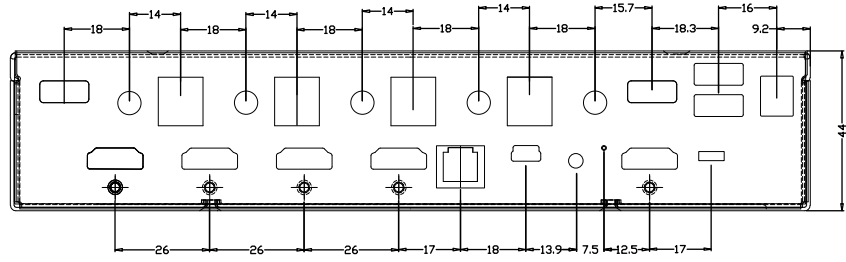

8 7 6 5 4 3 2 1

F
E
D
C
B
A

THIRD ANGLE PROJECTION

GENERAL NOTES

DIMENSIONS ARE IN MM - DO NOT SCALE

THIS DOCUMENT CONTAINS CONFIDENTIAL, PROPRIETARY INFORMATION THAT IS PROPERTY OF STARTECH.COM

StarTech.com

PRODUCT ID	SV431HU34K6		
DESCRIPTION	4 Port HDMI KVM Switch - Single Monitor 4K 60Hz Ultra HD HDR		
DO NOT SCALE	SHEET: 1 OF: 1	UPLOAD DATE: 2/26/2024	

8 7 6 5 4 3 2 1