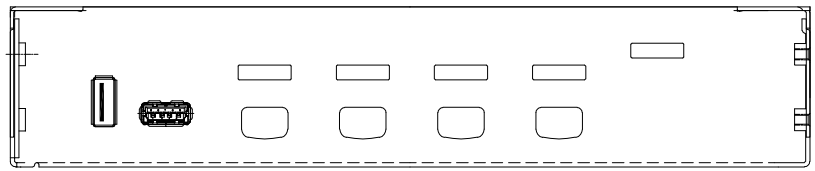

8 7 6 5 4 3 2 1

F
E
D
C
B
A

THIRD ANGLE PROJECTION

GENERAL NOTES

DIMENSIONS ARE IN MM - DO NOT SCALE

THIS DOCUMENT CONTAINS CONFIDENTIAL, PROPRIETARY INFORMATION THAT IS PROPERTY OF STARTECH.COM

StarTech.com

PRODUCT ID	SV431HU34K6		
DESCRIPTION	4 Port HDMI KVM Switch - Single Monitor 4K 60Hz Ultra HD HDR		
DO NOT SCALE	SHEET: 1 OF: 1	UPLOAD DATE: 2/26/2024	

8 7 6 5 4 3 2 1