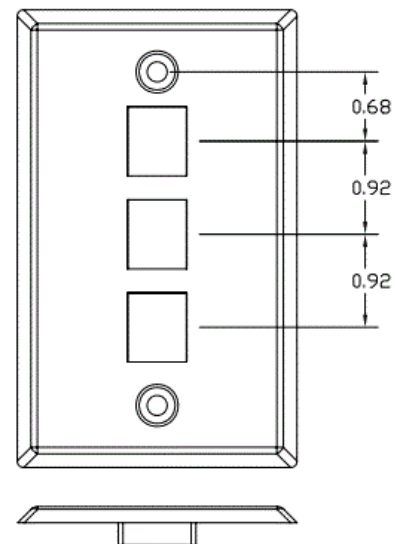

iStation

Wallplates

Stainless Steel Plate, Front Loading

HUBBELL

Features

- Fits all Hubbell keystone connections (AV, data and fiber)
- Secure; Requires removal to access connectivity
- Rear, Flush Mounting Improves Tamper-Resistance
- Manufactured From Type 430 Stainless Steel, Brushed Finish

Ordering Information

Description	Color	UPC Number	Catalog No.
iStation Stainless Steel Plate, Rear Loading, Single Gang, 3-Port	Silver	662620818054	SSF13

Listings

UL and cUL Listed 1863
RoHS Compliant

Specifications

Keystone	Fits all Hubbell keystone connections (AV, data and fiber)
Plate Material	Type 430 stainless steel

Applications

Medical Facilities
Laboratories
Manufacturing Plants
Education Facilities

Online Resources

eCatalog

Dimensions in Inches (mm)

Hubbell Wiring Device-Kellems • Hubbell Incorporated (Delaware) • 40 Waterview Drive • Shelton, CT 06484

Phone (800) 288-6000 • Fax (800) 255-1031 • Specifications subject to change without notice.