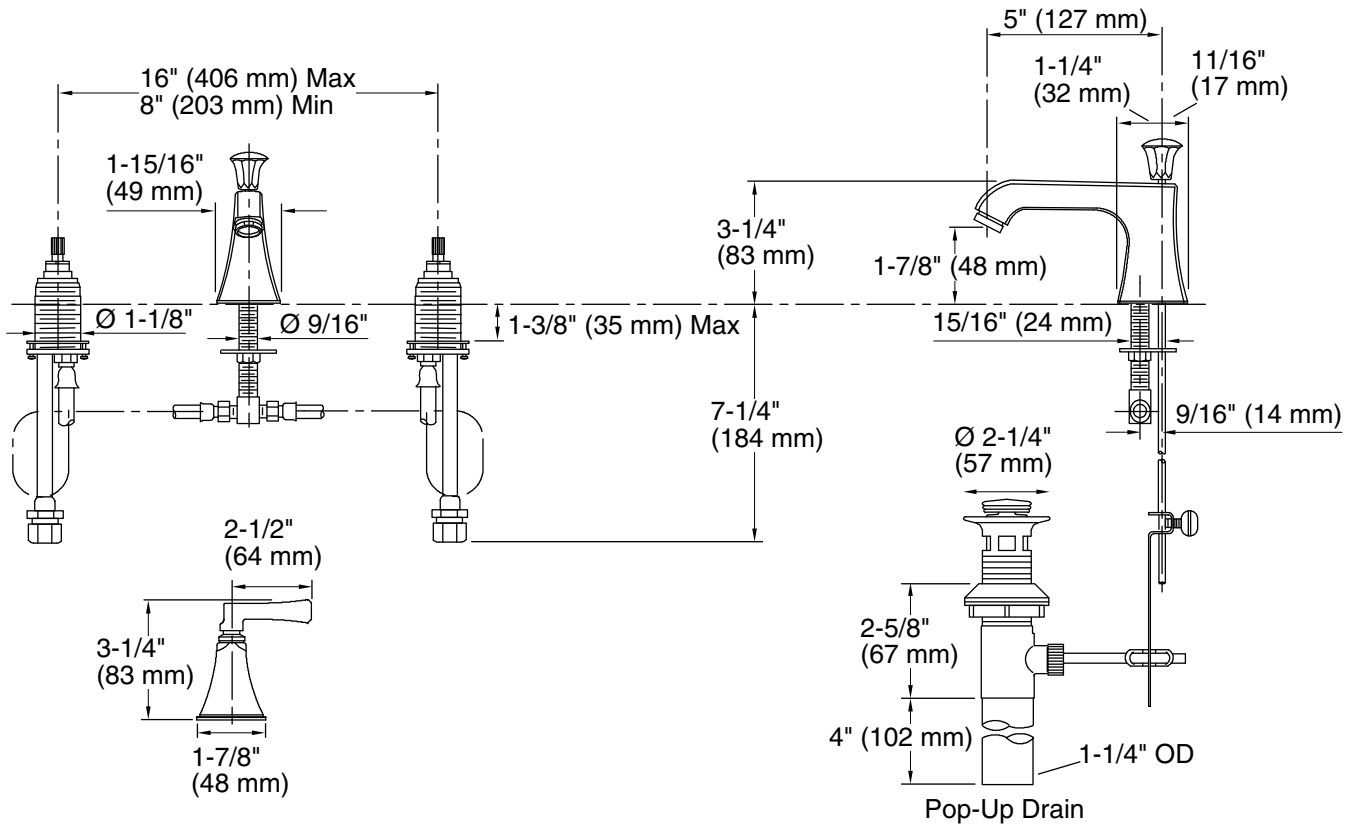

Features

- Two deco lever handles allow for both volume and temperature control
- Includes pop-up drain with 1-1/4" (32 mm) tailpiece
- 1.2 gpm (4.5 lpm) maximum flow rate at 60 psi (4.14 bar)
- KOHLER® ceramic disc valves exceed industry longevity standards for a lifetime of durable performance
- Coordinates with Memoirs Stately faucets, accessories, and showering components to complete your bathroom

Material

- Premium metal construction for durability and reliability
- KOHLER finishes resist corrosion and tarnishing

Installation

- Handles are preassembled on valves to simplify installation
- For 8" – 16" (203 – 406 mm) centers
- Widespread

Recommended Products/Accessories

K-23726 Drain treatment

Optional Products/Accessories

1160593 .35 gpm Aerator, Small

Codes/Standards

ASME A112.18.1/CSA B125.1
NSF/ANSI/CAN 61
NSF/ANSI/CAN 372
DOE - Energy Policy Act 1992
EPA WaterSense®
California Energy Commission (CEC)
ADA
ICC/ANSI A117.1
CSA B651
OBC

Technical Information

All product dimensions are nominal.

Faucet flow rate: 1.2 gal/min (4.5 l/min)

Drain included: Yes

Drain tailpiece included: Yes

Spout:

Spout reach: 5" (127 mm)

Notes