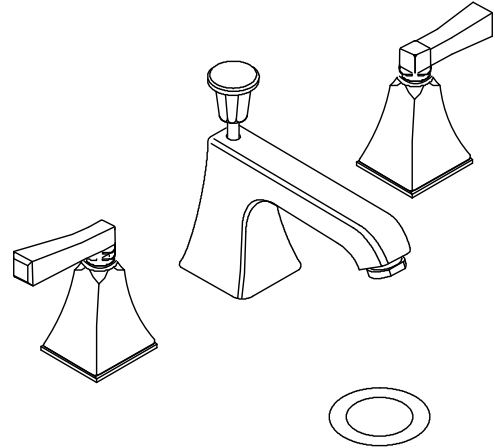

Features

- Two deco lever handles allow for both volume and temperature control
- Includes pop-up drain with 1-1/4" (32 mm) tailpiece
- 1.2 gpm (4.5 lpm) maximum flow rate at 60 psi (4.14 bar)
- KOHLER® ceramic disc valves exceed industry longevity standards for a lifetime of durable performance
- Coordinates with Memoirs Stately faucets, accessories, and showering components to complete your bathroom

Material

- Premium metal construction for durability and reliability
- KOHLER finishes resist corrosion and tarnishing

Installation

- Handles are preassembled on valves to simplify installation
- For 8" – 16" (203 – 406 mm) centers
- Widespread

Recommended Products/Accessories

K-23726 Drain treatment

Optional Products/Accessories

1160593 .35 gpm Aerator, Small

Codes/Standards

ASME A112.18.1/CSA B125.1
NSF/ANSI/CAN 61
NSF/ANSI/CAN 372
DOE - Energy Policy Act 1992
EPA WaterSense®
California Energy Commission (CEC)
ADA
ICC/ANSI A117.1
CSA B651
OBC

KOHLER® Faucet Lifetime Limited Warranty

See website for detailed warranty information.

Available Colors/Finishes

Color tiles intended for reference only.

Color	Code	Description
	CP	Polished Chrome
	BN	Vibrant® Brushed Nickel
	BV	Vibrant® Brushed Bronze