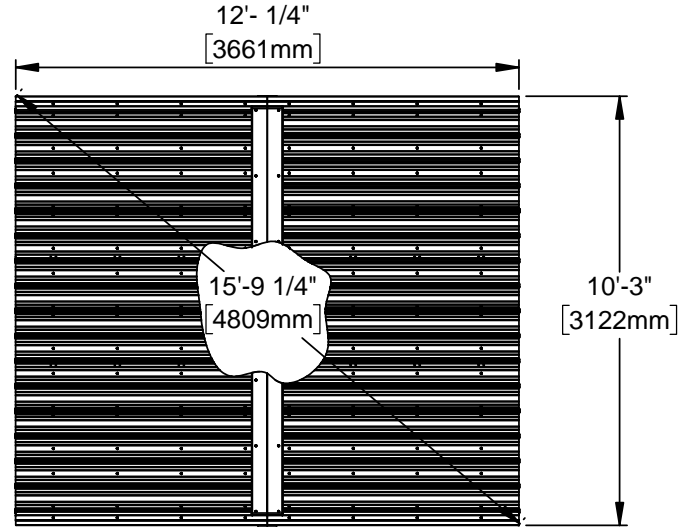

Part Number	2306059B 12x10 NORWOOD FOOTPRINT
SHEET	1 OF 1
SIZE	

Backyard Discovery
 3305 Airport Drive Pittsburg, KS. 66762
www.backyarddiscovery.com

This drawing and its contents are the property of Backyard Discovery issued in strict confidence and shall not without the prior written permission of the above stated company, be reproduced, copied, or used for any purpose whatsoever except the manufacture of articles for Backyard Discovery. This drawing is loaned and subject to return upon demand.

TOLERANCES UNLESS OTHERWISE SPECIFIED (UNITS: mm) GENERAL = +1 -0 X.X = ±0.5mm ANGULAR = ±0.5°	FINISH	DESCRIPTION FOOTPRINT PART NUMBER 2306059B 12x10 NORWOOD			
	SCALE		NONE	LABEL	REV
	DATE		4/14/2022	DRAWN BY	LR