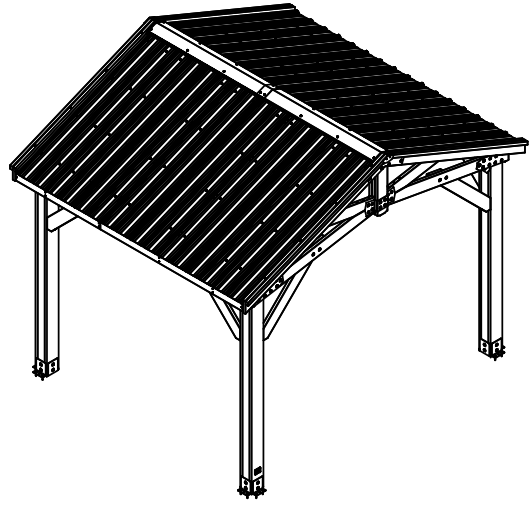

Part Number	2306059B 12x10 NORWOOD FOOTPRINT
SHEET	1 OF 1
SIZE	

Backyard Discovery
 3305 Airport Drive Pittsburg, KS. 66762
www.backyarddiscovery.com

This drawing and its contents are the property of Backyard Discovery issued in strict confidence and shall not without the prior written permission of the above stated company, be reproduced, copied, or used for any purpose whatsoever except the manufacture of articles for Backyard Discovery. This drawing is loaned and subject to return upon demand.

TOLERANCES UNLESS OTHERWISE SPECIFIED (UNITS: mm) GENERAL = +1 -0 X.X = ±0.5mm ANGULAR = ±0.5°	FINISH	DESCRIPTION FOOTPRINT PART NUMBER 2306059B 12x10 NORWOOD			
	SCALE		NONE	LABEL	REV
	DATE		4/14/2022	DRAWN BY	LR