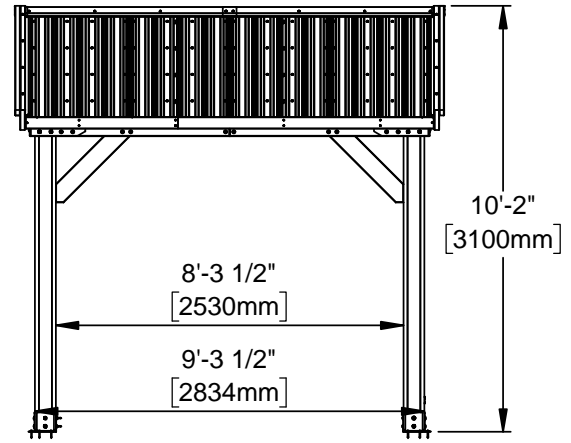

Part Number	2306059B 12x10 NORWOOD FOOTPRINT
SHEET	1 OF 1
SIZE	

Backyard Discovery
 3305 Airport Drive Pittsburg, KS. 66762
www.backyarddiscovery.com

This drawing and its contents are the property of Backyard Discovery issued in strict confidence and shall not without the prior written permission of the above stated company, be reproduced, copied, or used for any purpose whatsoever except the manufacture of articles for Backyard Discovery. This drawing is loaned and subject to return upon demand.

TOLERANCES UNLESS OTHERWISE SPECIFIED (UNITS: mm) GENERAL = +1 -0 X.X = ±0.5mm ANGULAR = ±0.5°	FINISH	DESCRIPTION FOOTPRINT PART NUMBER 2306059B 12x10 NORWOOD			
	SCALE		NONE	LABEL	REV
	DATE		4/14/2022	DRAWN BY	LR