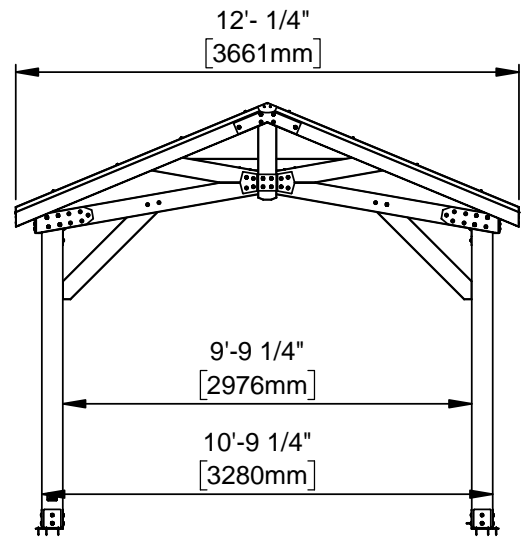

Part Number	2306059B 12x10 NORWOOD FOOTPRINT
SHEET	1 OF 1
SIZE	

Backyard Discovery
 3305 Airport Drive Pittsburg, KS. 66762
www.backyarddiscovery.com

This drawing and its contents are the property of Backyard Discovery issued in strict confidence and shall not without the prior written permission of the above stated company, be reproduced, copied, or used for any purpose whatsoever except the manufacture of articles for Backyard Discovery. This drawing is loaned and subject to return upon demand.

TOLERANCES UNLESS OTHERWISE SPECIFIED (UNITS: mm) GENERAL = +1 -0 X.X = ±0.5mm ANGULAR = ±0.5°	FINISH	DESCRIPTION FOOTPRINT PART NUMBER 2306059B 12x10 NORWOOD			
	SCALE		NONE	LABEL	REV
	DATE		4/14/2022	DRAWN BY	LR