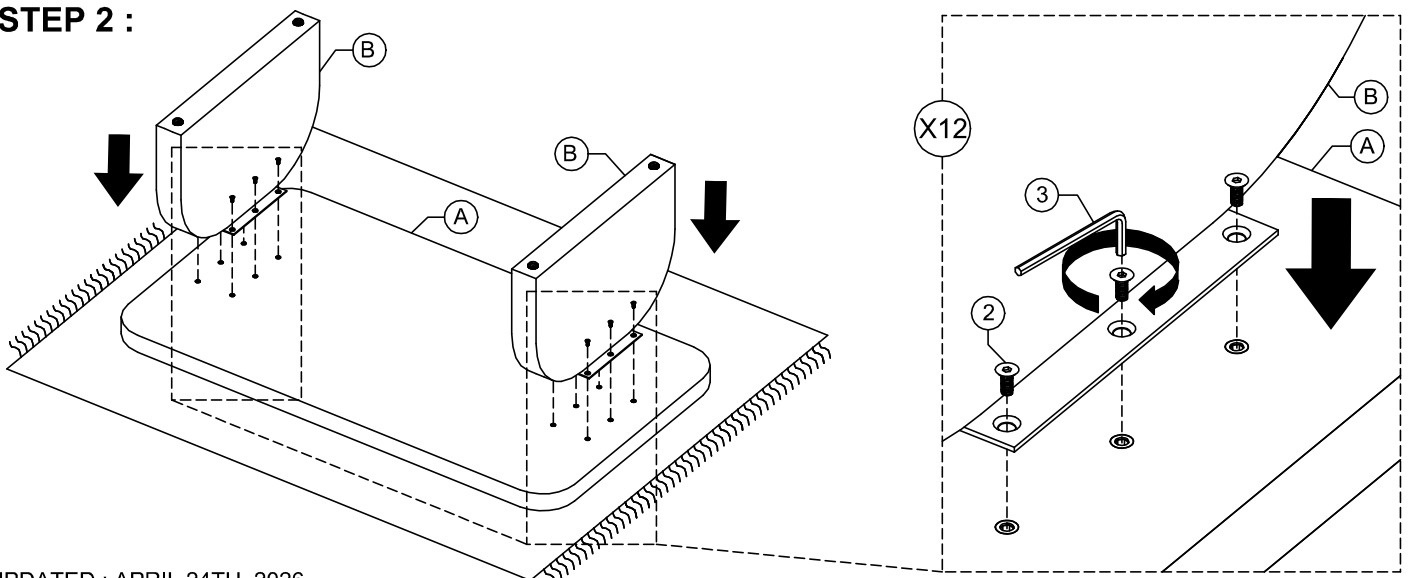

ELORA RECTANGULAR COFFEE TABLE ASSEMBLY INSTRUCTIONS

PART NO.	IMAGE	DESCRIPTION	QUANTITY
A		TOP	1
B		LEG	2

HARDWARE KIT PACKED IN BOX			
PART NO.	IMAGE	DESCRIPTION	QUANTITY
1		FLAT PLATE	2
2		FLAT HEAD BOLT (6X15mm)	20
3		ALLEN KEY (L4)	1

FULLY ASSEMBLED

STEP 1 :

STEP 2 :

ELORA RECTANGULAR COFFEE TABLE ASSEMBLY INSTRUCTIONS

STEP 3 :