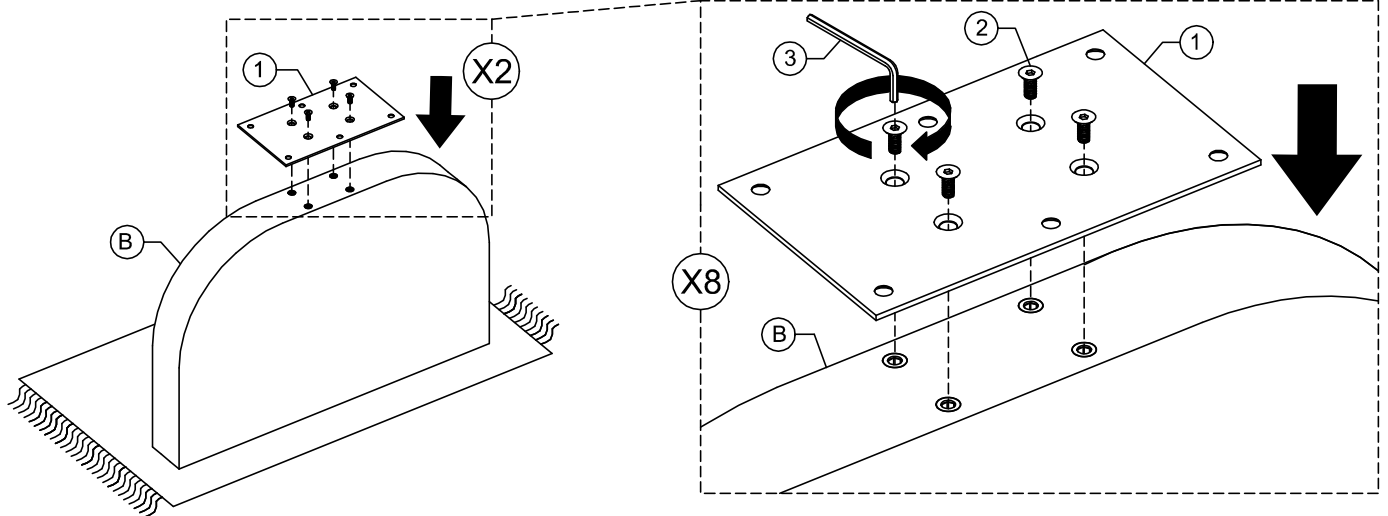

ELORA RECTANGULAR COFFEE TABLE ASSEMBLY INSTRUCTIONS

PART NO.	IMAGE	DESCRIPTION	QUANTITY
A		TOP	1
B		LEG	2

HARDWARE KIT PACKED IN BOX			
PART NO.	IMAGE	DESCRIPTION	QUANTITY
1		FLAT PLATE	2
2		FLAT HEAD BOLT (6X15mm)	20
3		ALLEN KEY (L4)	1

FULLY ASSEMBLED

STEP 1 :

STEP 2 :

ELORA RECTANGULAR COFFEE TABLE ASSEMBLY INSTRUCTIONS

STEP 3 :